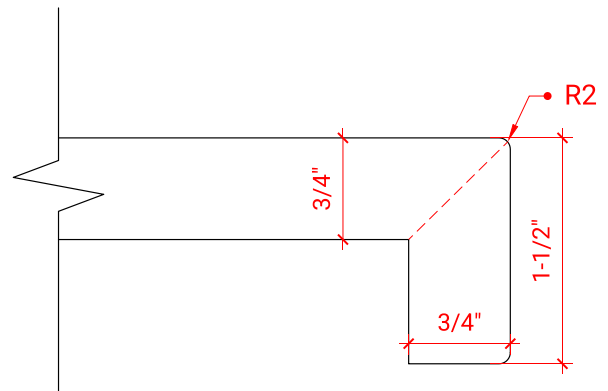

HUTTON 37" CENTER SINK CABINET

ARIEL

W037S

BASE CABINET DIMENSIONS

36" W x 21.75" D x 18" H

FEATURES

- Solid wood frame & plywood panels
- Dovetail drawers and joints
- Soft closing doors & drawers

HARDWARE FINISHES

37" W x 22" D x 1.5" H

COUNTERTOP OPTIONS

Carrara Marble
CW-037S-OVL-CT

White Quartz
WQ-037S-OVL-CT

FEATURES

- Solid countertop with mitered edges & seams
- Undermount white oval sink
- Pre-drilled for 8" widespread faucet

INCLUDED

- Countertop
- Matching Backsplash
- Sink

COUNTERTOP PLAN VIEW

EDGE SIDE VIEW

THREE DIMENSIONAL COUNTERTOP VIEW