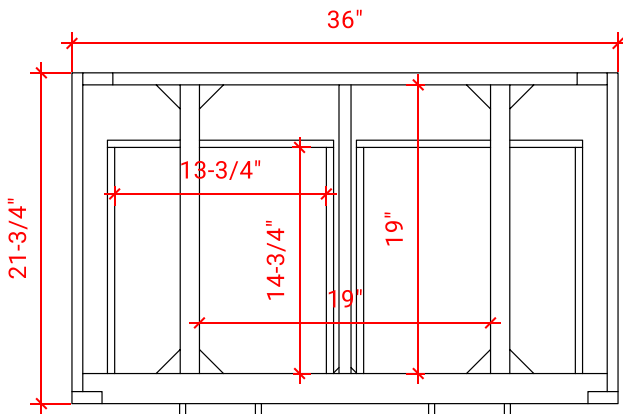

HUTTON 37" CENTER SINK CABINET

ARIEL

W037S

BASE CABINET DIMENSIONS

36" W x 21.75" D x 18" H

FEATURES

- Solid wood frame & plywood panels
- Dovetail drawers and joints
- Soft closing doors & drawers

HARDWARE FINISHES

Satin Nickel Satin Brass Satin Black

AVAILABLE COLORS

White Grey Black

FRONT VIEW

SIDE VIEW

PLAN VIEW

37" OVAL SINK THIN COUNTERTOP

OVERALL DIMENSIONS

37" W x 22" D x 1.5" H

COUNTERTOP OPTIONS

Carrara Marble
CW-037S-OVL-CT

White Quartz
WQ-037S-OVL-CT

FEATURES

- Solid countertop with mitered edges & seams
- Undermount white oval sink
- Pre-drilled for 8" widespread faucet

INCLUDED

- Countertop
- Matching Backsplash
- Sink

COUNTERTOP PLAN VIEW

EDGE SIDE VIEW

THREE DIMENSIONAL COUNTERTOP VIEW