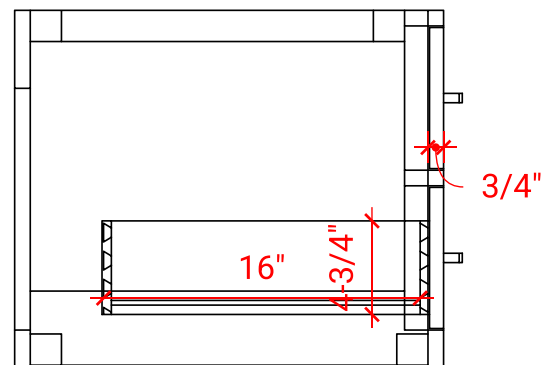

HUTTON 37" CENTER SINK CABINET

ARIEL

W037S

BASE CABINET DIMENSIONS

36" W x 21.75" D x 18" H

FEATURES

- Solid wood frame & plywood panels
- Dovetail drawers and joints
- Soft closing doors & drawers

HARDWARE FINISHES

Satin Nickel Satin Brass Satin Black

AVAILABLE COLORS

White Grey Black

FRONT VIEW

SIDE VIEW

PLAN VIEW

37" OVAL SINK THIN COUNTERTOP

OVERALL DIMENSIONS

37" W x 22" D x 1.5" H

COUNTERTOP OPTIONS

Carrara Marble
CW-037S-OVL-CT

White Quartz
WQ-037S-OVL-CT

FEATURES

- Solid countertop with mitered edges & seams
- Undermount white oval sink
- Pre-drilled for 8" widespread faucet

INCLUDED

- Countertop
- Matching Backsplash
- Sink

COUNTERTOP PLAN VIEW

EDGE SIDE VIEW

THREE DIMENSIONAL COUNTERTOP VIEW