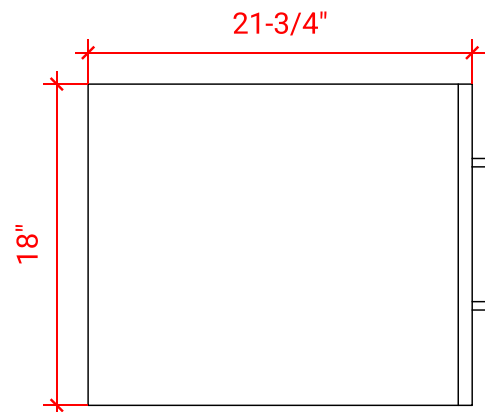

HUTTON 37" CENTER SINK CABINET

ARIEL

W037S

BASE CABINET DIMENSIONS

36" W x 21.75" D x 18" H

FEATURES

- Solid wood frame & plywood panels
- Dovetail drawers and joints
- Soft closing doors & drawers

HARDWARE FINISHES

Satin Nickel Satin Brass Satin Black

AVAILABLE COLORS

White Grey Black

FRONT VIEW

SIDE VIEW

PLAN VIEW

37" OVAL SINK THIN COUNTERTOP

OVERALL DIMENSIONS

37" W x 22" D x 1.5" H

COUNTERTOP OPTIONS

Carrara Marble
CW-037S-OVL-CT

White Quartz
WQ-037S-OVL-CT

FEATURES

- Solid countertop with mitered edges & seams
- Undermount white oval sink
- Pre-drilled for 8" widespread faucet

INCLUDED

- Countertop
- Matching Backsplash
- Sink

COUNTERTOP PLAN VIEW

EDGE SIDE VIEW

THREE DIMENSIONAL COUNTERTOP VIEW