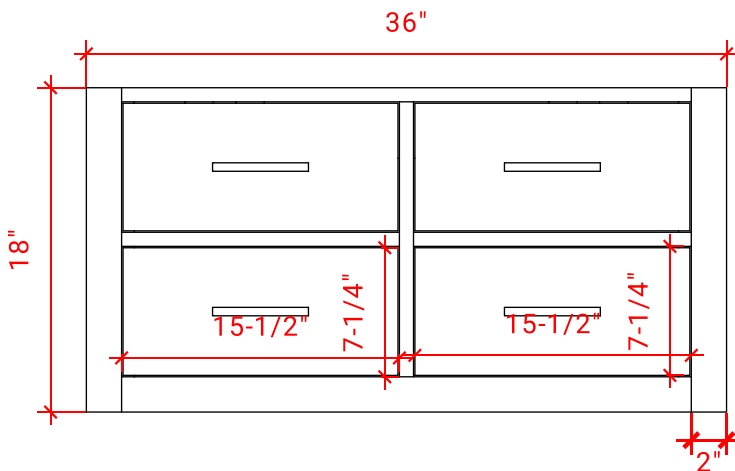

HUTTON 37" CENTER SINK CABINET

ARIEL

W037S

BASE CABINET DIMENSIONS

36" W x 21.75" D x 18" H

FEATURES

- Solid wood frame & plywood panels
- Dovetail drawers and joints
- Soft closing doors & drawers

HARDWARE FINISHES

Satin Nickel Satin Brass Satin Black

AVAILABLE COLORS

White Grey Black

FRONT VIEW

SIDE VIEW

PLAN VIEW

37" OVAL SINK THIN COUNTERTOP

OVERALL DIMENSIONS

37" W x 22" D x 1.5" H

COUNTERTOP OPTIONS

Carrara Marble
CW-037S-OVL-CT

White Quartz
WQ-037S-OVL-CT

FEATURES

- Solid countertop with mitered edges & seams
- Undermount white oval sink
- Pre-drilled for 8" widespread faucet

INCLUDED

- Countertop
- Matching Backsplash
- Sink

COUNTERTOP PLAN VIEW

EDGE SIDE VIEW

THREE DIMENSIONAL COUNTERTOP VIEW