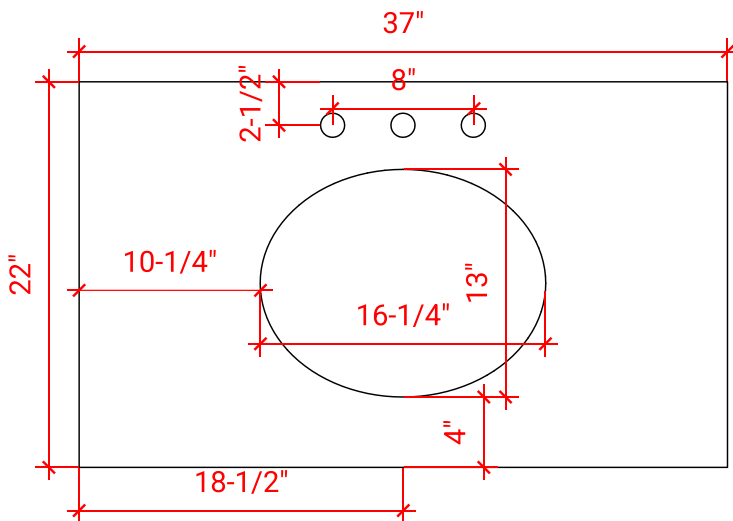

HUTTON 37" CENTER SINK CABINET

ARIEL

W037S

BASE CABINET DIMENSIONS

36" W x 21.75" D x 18" H

FEATURES

- Solid wood frame & plywood panels
- Dovetail drawers and joints
- Soft closing doors & drawers

HARDWARE FINISHES

Satin Nickel Satin Brass Satin Black

AVAILABLE COLORS

White Grey Black

FRONT VIEW

SIDE VIEW

PLAN VIEW

37" OVAL SINK THIN COUNTERTOP

OVERALL DIMENSIONS

37" W x 22" D x 1.5" H

COUNTERTOP OPTIONS

Carrara Marble
CW-037S-OVL-CT

White Quartz
WQ-037S-OVL-CT

FEATURES

- Solid countertop with mitered edges & seams
- Undermount white oval sink
- Pre-drilled for 8" widespread faucet

INCLUDED

- Countertop
- Matching Backsplash
- Sink

COUNTERTOP PLAN VIEW

EDGE SIDE VIEW

THREE DIMENSIONAL COUNTERTOP VIEW