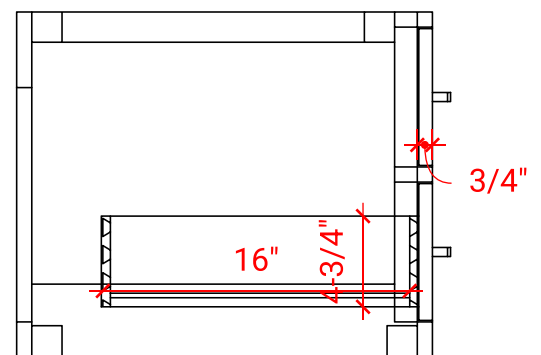

HUTTON 43" CENTER SINK CABINET

ARIEL

WO43S

BASE CABINET DIMENSIONS

42" W x 21.75" D x 18" H

FEATURES

- Solid wood frame & plywood panels
- Dovetail drawers and joints
- Soft closing doors & drawers

HARDWARE FINISHES

Satin Nickel Satin Brass Satin Black

AVAILABLE COLORS

White Grey Black

PLAN VIEW