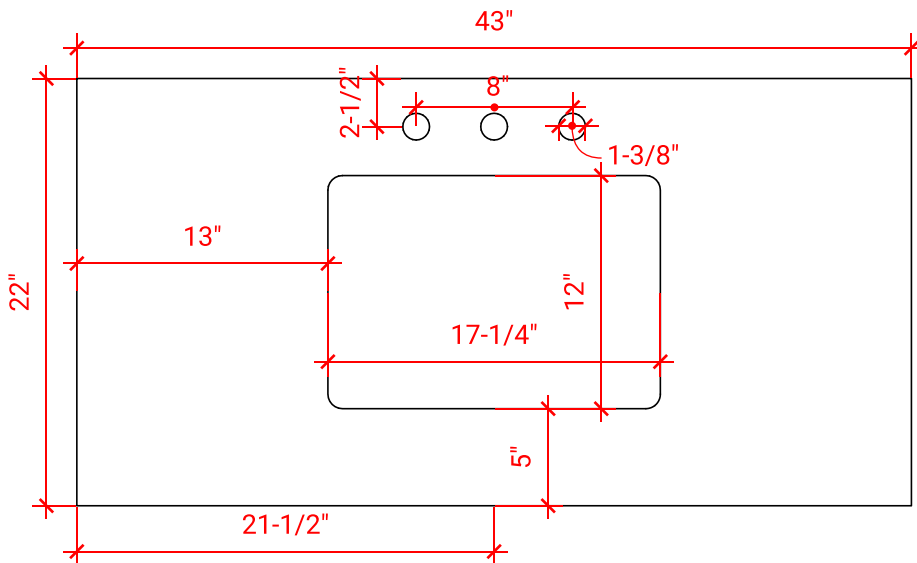

43" RECTANGLE SINK THIN COUNTERTOP

OVERALL DIMENSIONS

43" W x 22" D x 0.75" H

COUNTERTOP OPTIONS

FEATURES

- Solid countertop with mitered edges & seams
- Undermount white rectangular sink
- Pre-drilled for 8" widespread faucet

INCLUDED

- Countertop
- Matching Backsplash
- Sink

COUNTERTOP PLAN VIEW