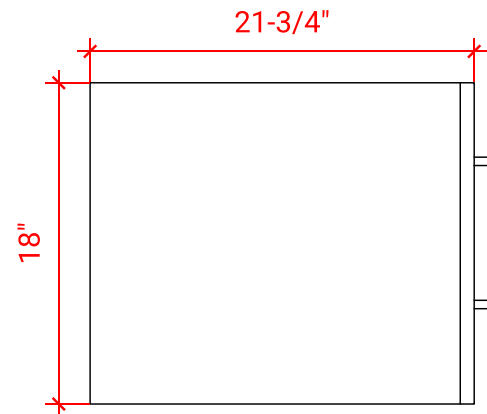

HUTTON 43" CENTER SINK CABINET

ARIEL

WO43S

BASE CABINET DIMENSIONS

42" W x 21.75" D x 18" H

FEATURES

- Solid wood frame & plywood panels
- Dovetail drawers and joints
- Soft closing doors & drawers

HARDWARE FINISHES

Satin Nickel Satin Brass Satin Black

AVAILABLE COLORS

White Grey Black

SIDE VIEW