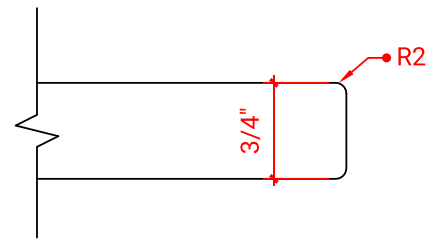

EDGE SIDE VIEW