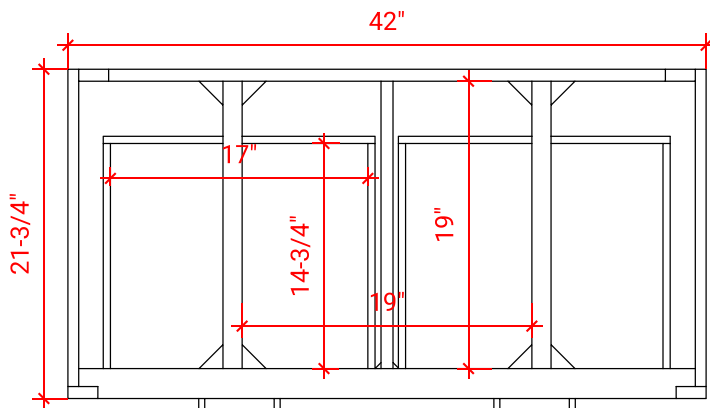

HUTTON 43" CENTER SINK CABINET

ARIEL

WO43S

BASE CABINET DIMENSIONS

42" W x 21.75" D x 18" H

FEATURES

- Solid wood frame & plywood panels
- Dovetail drawers and joints
- Soft closing doors & drawers

HARDWARE FINISHES

Satin Nickel Satin Brass Satin Black

AVAILABLE COLORS

White Grey Black

PLAN VIEW