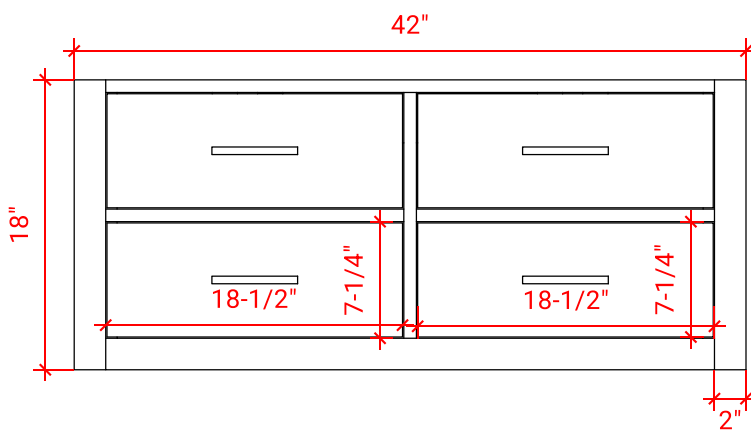

AVAILABLE COLORS

White Grey Black

FRONT VIEW