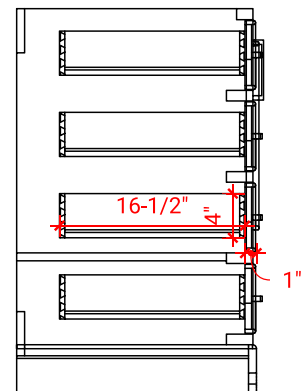

STAFFORD 72" DOUBLE SINK BASE CABINET

ARIEL

M072D

BASE CABINET DIMENSIONS

72" W x 21.5" D x 34.5" H

FEATURES

- Solid wood frame & plywood panels
- Dovetail drawers and joints
- Soft closing doors & drawers

HARDWARE FINISHES

Brushed Nickel Satin Brass Matte Black Polished Chrome

AVAILABLE COLORS

White Grey Midnight Blue

FRONT VIEW

SIDE VIEW

PLAN VIEW

73" DOUBLE RECTANGLE SINK COUNTERTOP WITH 1.5 IN. THICKNESS

ARIEL

OVERALL DIMENSIONS

73" W x 22" D x 1.5" H

COUNTERTOP OPTIONS

Carrara Marble
CW-073D-REC-CT

White Quartz
WQ-073D-REC-CT

FEATURES

- Solid countertop with mitered edges & seams
- Undermount white rectangular sink
- Pre-drilled for 8" widespread faucet

INCLUDED

- Countertop
- Matching Backsplash
- Rectangle Sinks

COUNTERTOP PLAN VIEW

EDGE SIDE VIEW

THREE DIMENSIONAL COUNTERTOP VIEW