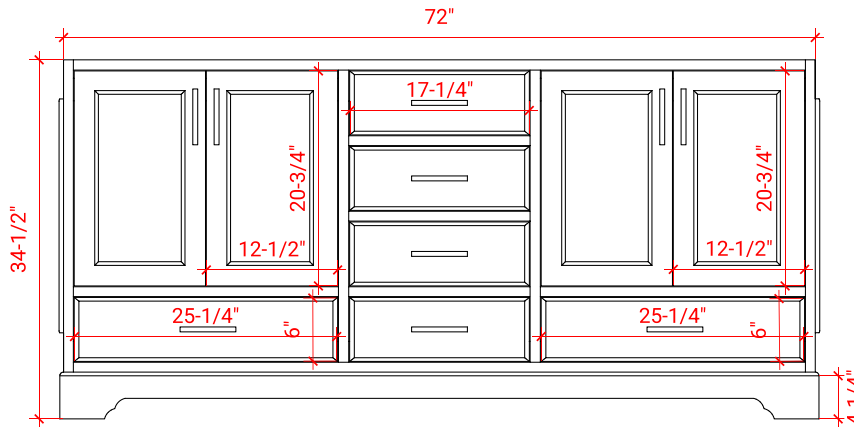

STAFFORD 72" DOUBLE SINK BASE CABINET

ARIEL

M072D

BASE CABINET DIMENSIONS

72" W x 21.5" D x 34.5" H

FEATURES

- Solid wood frame & plywood panels
- Dovetail drawers and joints
- Soft closing doors & drawers

HARDWARE FINISHES

Brushed Nickel Satin Brass Matte Black Polished Chrome

AVAILABLE COLORS

White Grey Midnight Blue

FRONT VIEW

SIDE VIEW

PLAN VIEW

73" DOUBLE RECTANGLE SINK COUNTERTOP WITH 1.5 IN. THICKNESS

ARIEL

OVERALL DIMENSIONS

73" W x 22" D x 1.5" H

COUNTERTOP OPTIONS

Carrara Marble
CW-073D-REC-CT

White Quartz
WQ-073D-REC-CT

FEATURES

- Solid countertop with mitered edges & seams
- Undermount white rectangular sink
- Pre-drilled for 8" widespread faucet

INCLUDED

- Countertop
- Matching Backsplash
- Rectangle Sinks

COUNTERTOP PLAN VIEW

EDGE SIDE VIEW

THREE DIMENSIONAL COUNTERTOP VIEW