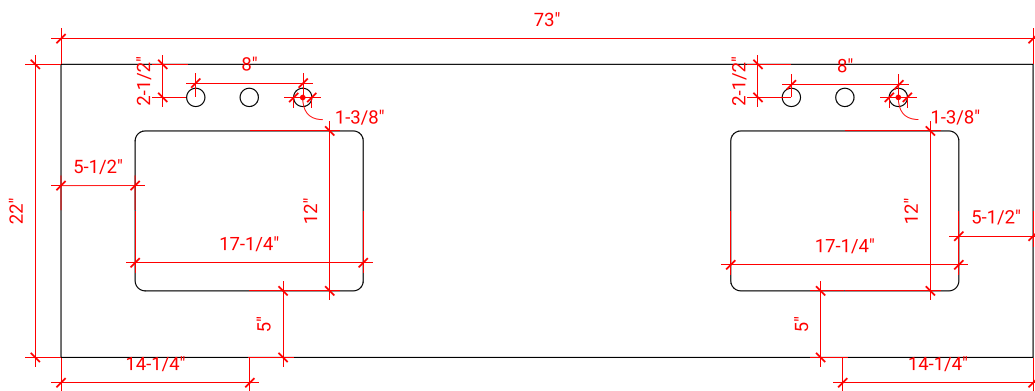

STAFFORD 72" DOUBLE SINK BASE CABINET

ARIEL

M072D

BASE CABINET DIMENSIONS

72" W x 21.5" D x 34.5" H

FEATURES

- Solid wood frame & plywood panels
- Dovetail drawers and joints
- Soft closing doors & drawers

HARDWARE FINISHES

OVERALL DIMENSIONS

73" W x 22" D x 1.5" H

COUNTERTOP OPTIONS

Carrara Marble
CW-073D-REC-CT

White Quartz
WQ-073D-REC-CT

FEATURES

- Solid countertop with mitered edges & seams
- Undermount white rectangular sink
- Pre-drilled for 8" widespread faucet

INCLUDED

- Countertop
- Matching Backsplash
- Rectangle Sinks

COUNTERTOP PLAN VIEW

EDGE SIDE VIEW

THREE DIMENSIONAL COUNTERTOP VIEW