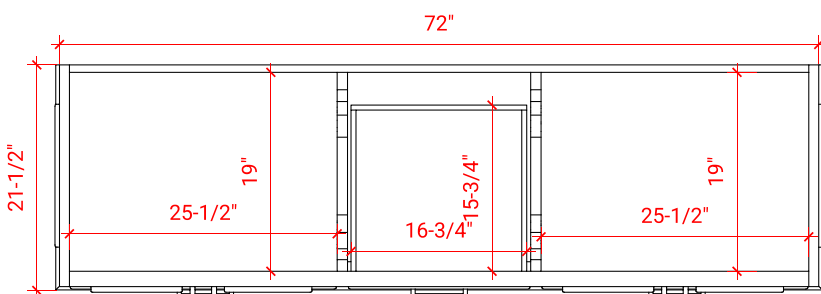

STAFFORD 72" DOUBLE SINK BASE CABINET

ARIEL

M072D

BASE CABINET DIMENSIONS

72" W x 21.5" D x 34.5" H

FEATURES

- Solid wood frame & plywood panels
- Dovetail drawers and joints
- Soft closing doors & drawers

HARDWARE FINISHES

Brushed Nickel Satin Brass Matte Black Polished Chrome

AVAILABLE COLORS

White Grey Midnight Blue

FRONT VIEW

SIDE VIEW

PLAN VIEW

73" DOUBLE RECTANGLE SINK COUNTERTOP WITH 1.5 IN. THICKNESS

ARIEL

OVERALL DIMENSIONS

73" W x 22" D x 1.5" H

COUNTERTOP OPTIONS

Carrara Marble
CW-073D-REC-CT

White Quartz
WQ-073D-REC-CT

FEATURES

- Solid countertop with mitered edges & seams
- Undermount white rectangular sink
- Pre-drilled for 8" widespread faucet

INCLUDED

- Countertop
- Matching Backsplash
- Rectangle Sinks

COUNTERTOP PLAN VIEW

EDGE SIDE VIEW

THREE DIMENSIONAL COUNTERTOP VIEW