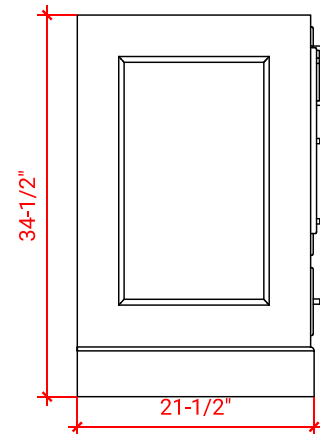

STAFFORD 72" DOUBLE SINK BASE CABINET

ARIEL

M072D

BASE CABINET DIMENSIONS

72" W x 21.5" D x 34.5" H

FEATURES

- Solid wood frame & plywood panels
- Dovetail drawers and joints
- Soft closing doors & drawers

HARDWARE FINISHES

Brushed Nickel Satin Brass Matte Black Polished Chrome

AVAILABLE COLORS

White Grey Midnight Blue

FRONT VIEW

SIDE VIEW

PLAN VIEW

73" DOUBLE RECTANGLE SINK COUNTERTOP WITH 1.5 IN. THICKNESS

ARIEL

OVERALL DIMENSIONS

73" W x 22" D x 1.5" H

COUNTERTOP OPTIONS

Carrara Marble
CW-073D-REC-CT

White Quartz
WQ-073D-REC-CT

FEATURES

- Solid countertop with mitered edges & seams
- Undermount white rectangular sink
- Pre-drilled for 8" widespread faucet

INCLUDED

- Countertop
- Matching Backsplash
- Rectangle Sinks

COUNTERTOP PLAN VIEW

EDGE SIDE VIEW

THREE DIMENSIONAL COUNTERTOP VIEW