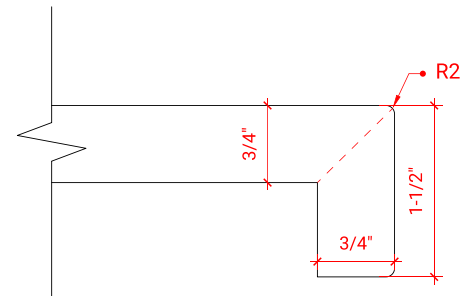

STAFFORD 72" DOUBLE SINK BASE CABINET

ARIEL

M072D

BASE CABINET DIMENSIONS

72" W x 21.5" D x 34.5" H

FEATURES

- Solid wood frame & plywood panels
- Dovetail drawers and joints
- Soft closing doors & drawers

HARDWARE FINISHES

OVERALL DIMENSIONS

73" W x 22" D x 1.5" H

COUNTERTOP OPTIONS

Carrara Marble
CW-073D-REC-CT

White Quartz
WQ-073D-REC-CT

FEATURES

- Solid countertop with mitered edges & seams
- Undermount white rectangular sink
- Pre-drilled for 8" widespread faucet

INCLUDED

- Countertop
- Matching Backsplash
- Rectangle Sinks

COUNTERTOP PLAN VIEW

EDGE SIDE VIEW

THREE DIMENSIONAL COUNTERTOP VIEW