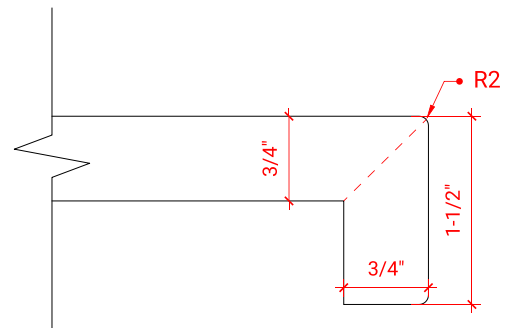

STAFFORD 42" RIGHT OFFSET CABINET

ARIEL

M042S-R

BASE CABINET DIMENSIONS

42" W x 21.5" D x 34.5" H

FEATURES

- Solid wood frame & plywood panels
- Dovetail drawers and joints
- Soft closing doors & drawers

HARDWARE FINISHES

Brushed Nickel Satin Brass Matte Black Polished Chrome

AVAILABLE COLORS

White Grey Midnight Blue

FRONT VIEW

SIDE VIEW

PLAN VIEW

OVERALL DIMENSIONS

43" W x 22" D x 1.5" H

COUNTERTOP OPTIONS

Carrara Marble
CW-043S-R-OVL-CT

White Quartz
WQ-043S-R-OVL-CT

FEATURES

- Solid countertop with mitered edges & seams
- Undermount white oval sink
- Pre-drilled for 8" widespread faucet

INCLUDED

- Countertop
- Matching Backsplash
- Oval Sink

COUNTERTOP PLAN VIEW

EDGE SIDE VIEW

THREE DIMENSIONAL COUNTERTOP VIEW