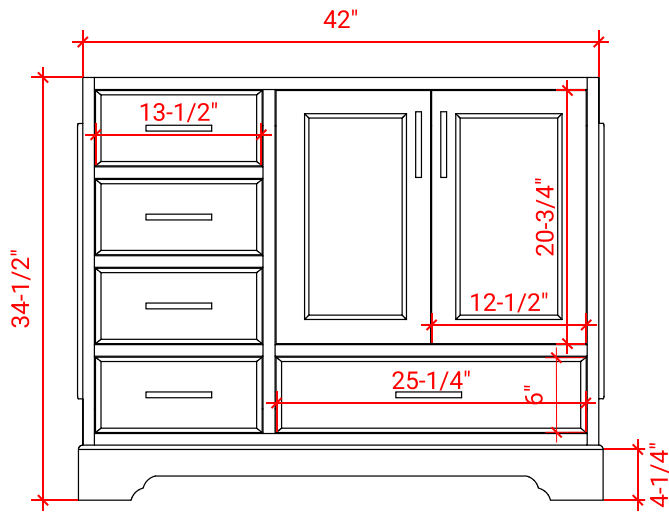

STAFFORD 42" RIGHT OFFSET CABINET

ARIEL

M042S-R

BASE CABINET DIMENSIONS

42" W x 21.5" D x 34.5" H

FEATURES

- Solid wood frame & plywood panels
- Dovetail drawers and joints
- Soft closing doors & drawers

HARDWARE FINISHES

Brushed Nickel Satin Brass Matte Black Polished Chrome

AVAILABLE COLORS

White Grey Midnight Blue

FRONT VIEW

SIDE VIEW

PLAN VIEW

OVERALL DIMENSIONS

43" W x 22" D x 1.5" H

- Countertop
- Matching Backsplash
- Oval Sink

COUNTERTOP PLAN VIEW

EDGE SIDE VIEW

THREE DIMENSIONAL COUNTERTOP VIEW