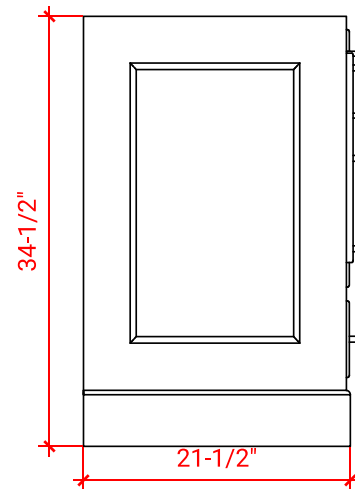

STAFFORD 42" RIGHT OFFSET CABINET

ARIEL

M042S-R

BASE CABINET DIMENSIONS

42" W x 21.5" D x 34.5" H

FEATURES

- Solid wood frame & plywood panels
- Dovetail drawers and joints
- Soft closing doors & drawers

HARDWARE FINISHES

Brushed Nickel Satin Brass Matte Black Polished Chrome

AVAILABLE COLORS

White Grey Midnight Blue

FRONT VIEW

SIDE VIEW

PLAN VIEW

OVERALL DIMENSIONS

43" W x 22" D x 1.5" H

- Countertop
- Matching Backsplash
- Oval Sink

COUNTERTOP PLAN VIEW

EDGE SIDE VIEW

THREE DIMENSIONAL COUNTERTOP VIEW