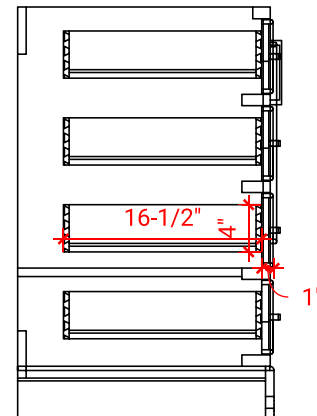

STAFFORD 42" RIGHT OFFSET CABINET

ARIEL

M042S-R

BASE CABINET DIMENSIONS

42" W x 21.5" D x 34.5" H

FEATURES

- Solid wood frame & plywood panels
- Dovetail drawers and joints
- Soft closing doors & drawers

HARDWARE FINISHES

Brushed Nickel Satin Brass Matte Black Polished Chrome

AVAILABLE COLORS

White Grey Midnight Blue

FRONT VIEW

SIDE VIEW

PLAN VIEW

OVERALL DIMENSIONS

43" W x 22" D x 1.5" H

- Countertop
- Matching Backsplash
- Oval Sink

COUNTERTOP PLAN VIEW

EDGE SIDE VIEW

THREE DIMENSIONAL COUNTERTOP VIEW