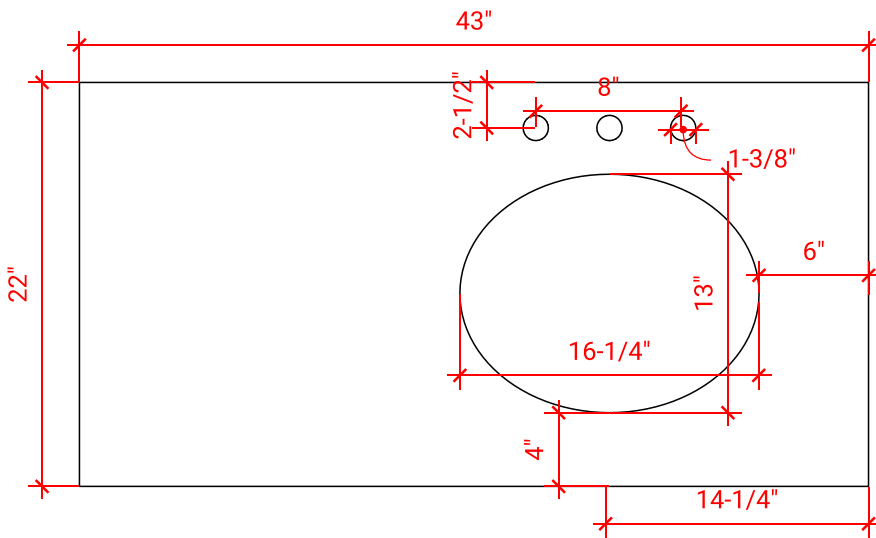

STAFFORD 42" RIGHT OFFSET CABINET

ARIEL

M042S-R

BASE CABINET DIMENSIONS

42" W x 21.5" D x 34.5" H

FEATURES

- Solid wood frame & plywood panels
- Dovetail drawers and joints
- Soft closing doors & drawers

HARDWARE FINISHES

Brushed Nickel Satin Brass Matte Black Polished Chrome

AVAILABLE COLORS

White Grey Midnight Blue

FRONT VIEW

SIDE VIEW

PLAN VIEW

OVERALL DIMENSIONS

43" W x 22" D x 1.5" H

COUNTERTOP OPTIONS

Carrara Marble
CW-043S-R-OVL-CT

White Quartz
WQ-043S-R-OVL-CT

FEATURES

- Solid countertop with mitered edges & seams
- Undermount white oval sink
- Pre-drilled for 8" widespread faucet

INCLUDED

- Countertop
- Matching Backsplash
- Oval Sink

COUNTERTOP PLAN VIEW

EDGE SIDE VIEW

THREE DIMENSIONAL COUNTERTOP VIEW