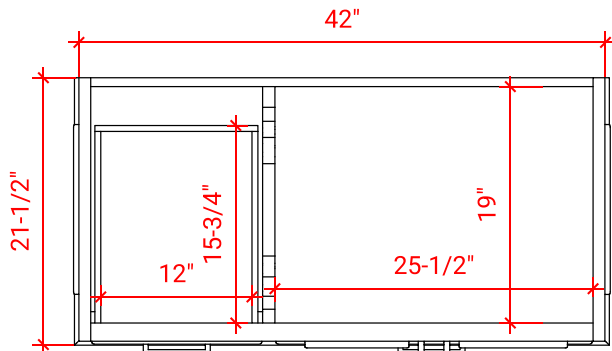

STAFFORD 42" RIGHT OFFSET CABINET

ARIEL

M042S-R

BASE CABINET DIMENSIONS

42" W x 21.5" D x 34.5" H

FEATURES

- Solid wood frame & plywood panels
- Dovetail drawers and joints
- Soft closing doors & drawers

HARDWARE FINISHES

Brushed Nickel Satin Brass Matte Black Polished Chrome

AVAILABLE COLORS

White Grey Midnight Blue

FRONT VIEW

SIDE VIEW

PLAN VIEW

OVERALL DIMENSIONS

43" W x 22" D x 1.5" H

- Countertop
- Matching Backsplash
- Oval Sink

COUNTERTOP PLAN VIEW

EDGE SIDE VIEW

THREE DIMENSIONAL COUNTERTOP VIEW