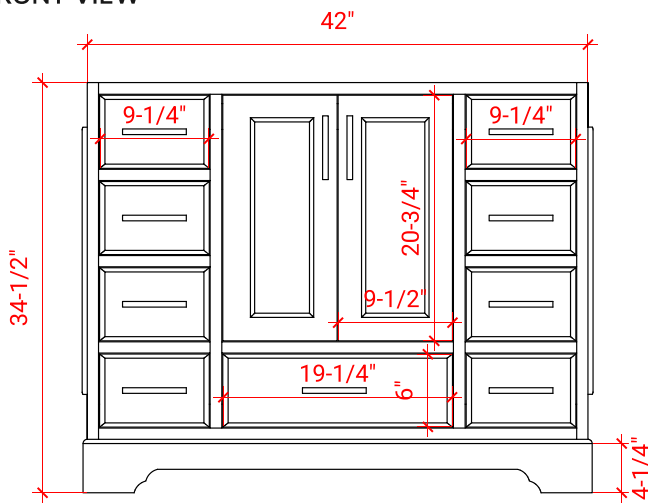

STAFFORD 42" SINGLE SINK BASE CABINET

ARIEL

M042S

BASE CABINET DIMENSIONS

42" W x 21.5" D x 34.5" H

FEATURES

- Solid wood frame & plywood panels
- Dovetail drawers and joints
- Soft closing doors & drawers

HARDWARE FINISHES

Brushed Nickel Satin Brass Matte Black Polished Chrome

AVAILABLE COLORS

White Grey Midnight Blue

FRONT VIEW

SIDE VIEW

PLAN VIEW

43" SINGLE OVAL SINK COUNTERTOP WITH 1.5 IN. THICKNESS

OVERALL DIMENSIONS

43" W x 22" D x 1.5" H

COUNTERTOP OPTIONS

Carrara Marble
CW-043S-OVL-CT

White Quartz
WQ-043S-OVL-CT

FEATURES

- Solid countertop with mitered edges & seams
- Undermount white oval sink
- Pre-drilled for 8" widespread faucet

INCLUDED

- Countertop
- Matching Backsplash
- Oval Sink

COUNTERTOP PLAN VIEW

EDGE SIDE VIEW

THREE DIMENSIONAL COUNTERTOP VIEW