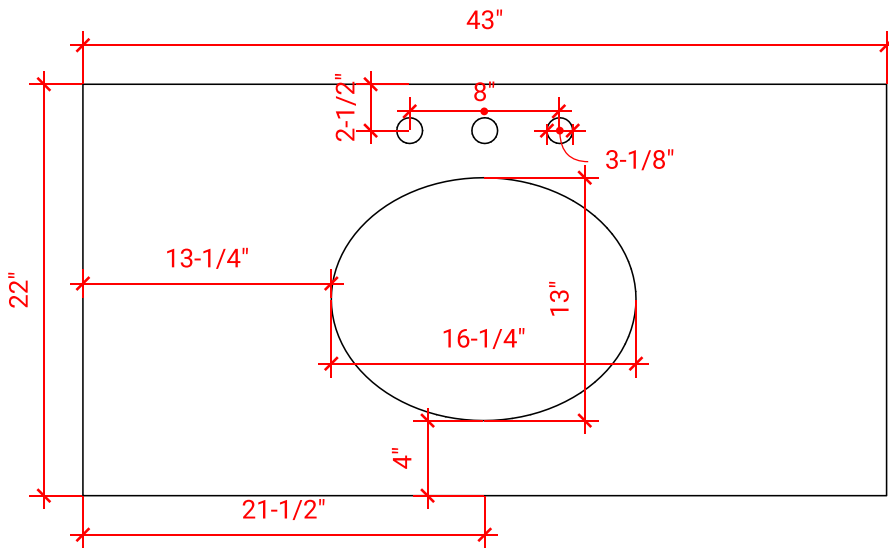

STAFFORD 42" SINGLE SINK BASE CABINET

ARIEL

M042S

BASE CABINET DIMENSIONS

42" W x 21.5" D x 34.5" H

FEATURES

- Solid wood frame & plywood panels
- Dovetail drawers and joints
- Soft closing doors & drawers

HARDWARE FINISHES

Brushed Nickel Satin Brass Matte Black Polished Chrome

AVAILABLE COLORS

White Grey Midnight Blue

FRONT VIEW

SIDE VIEW

PLAN VIEW

43" SINGLE OVAL SINK COUNTERTOP WITH 1.5 IN. THICKNESS

OVERALL DIMENSIONS

43" W x 22" D x 1.5" H

COUNTERTOP OPTIONS

Carrara Marble
CW-043S-OVL-CT

White Quartz
WQ-043S-OVL-CT

FEATURES

- Solid countertop with mitered edges & seams
- Undermount white oval sink
- Pre-drilled for 8" widespread faucet

INCLUDED

- Countertop
- Matching Backsplash
- Oval Sink

COUNTERTOP PLAN VIEW

EDGE SIDE VIEW

THREE DIMENSIONAL COUNTERTOP VIEW