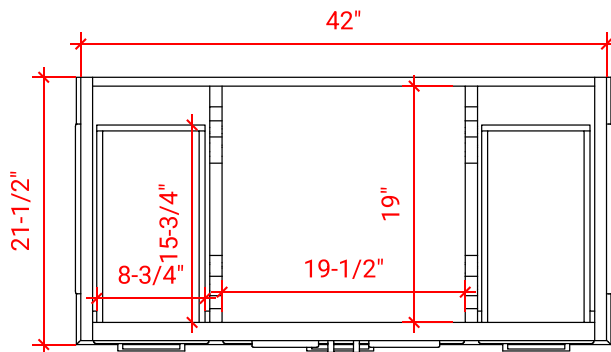

STAFFORD 42" SINGLE SINK BASE CABINET

ARIEL

M042S

BASE CABINET DIMENSIONS

42" W x 21.5" D x 34.5" H

FEATURES

- Solid wood frame & plywood panels
- Dovetail drawers and joints
- Soft closing doors & drawers

HARDWARE FINISHES

Brushed Nickel Satin Brass Matte Black Polished Chrome

AVAILABLE COLORS

White Grey Midnight Blue

FRONT VIEW

SIDE VIEW

PLAN VIEW

43" SINGLE OVAL SINK COUNTERTOP WITH 1.5 IN. THICKNESS

OVERALL DIMENSIONS

43" W x 22" D x 1.5" H

COUNTERTOP OPTIONS

Carrara Marble
CW-043S-OVL-CT

White Quartz
WQ-043S-OVL-CT

FEATURES

- Solid countertop with mitered edges & seams
- Undermount white oval sink
- Pre-drilled for 8" widespread faucet

INCLUDED

- Countertop
- Matching Backsplash
- Oval Sink

COUNTERTOP PLAN VIEW

EDGE SIDE VIEW

THREE DIMENSIONAL COUNTERTOP VIEW