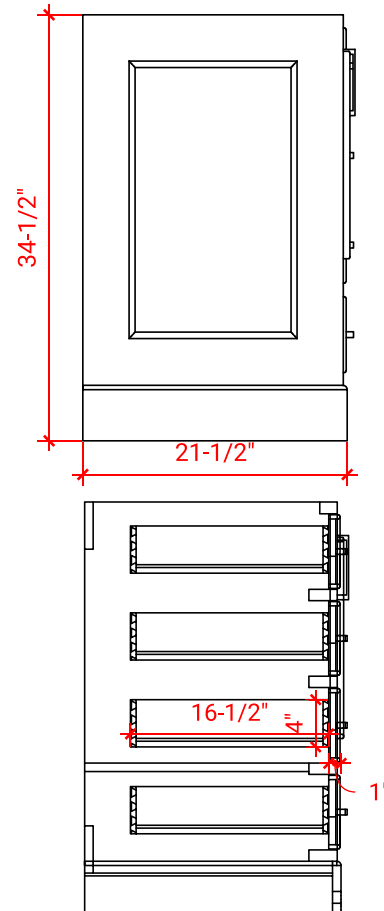

STAFFORD 42" SINGLE SINK BASE CABINET

ARIEL

M042S

BASE CABINET DIMENSIONS

42" W x 21.5" D x 34.5" H

FEATURES

- Solid wood frame & plywood panels
- Dovetail drawers and joints
- Soft closing doors & drawers

HARDWARE FINISHES

Brushed Nickel Satin Brass Matte Black Polished Chrome

AVAILABLE COLORS

White Grey Midnight Blue

FRONT VIEW

SIDE VIEW

PLAN VIEW

43" SINGLE OVAL SINK COUNTERTOP WITH 1.5 IN. THICKNESS

OVERALL DIMENSIONS

43" W x 22" D x 1.5" H

COUNTERTOP OPTIONS

Carrara Marble
CW-043S-OVL-CT

White Quartz
WQ-043S-OVL-CT

FEATURES

- Solid countertop with mitered edges & seams
- Undermount white oval sink
- Pre-drilled for 8" widespread faucet

INCLUDED

- Countertop
- Matching Backsplash
- Oval Sink

COUNTERTOP PLAN VIEW

EDGE SIDE VIEW

THREE DIMENSIONAL COUNTERTOP VIEW