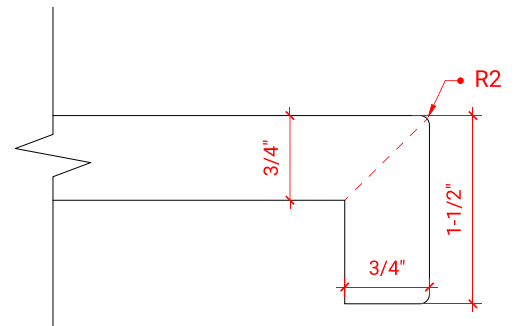

STAFFORD 42" SINGLE SINK BASE CABINET

ARIEL

M042S

BASE CABINET DIMENSIONS

42" W x 21.5" D x 34.5" H

FEATURES

- Solid wood frame & plywood panels
- Dovetail drawers and joints
- Soft closing doors & drawers

HARDWARE FINISHES

43" W x 22" D x 1.5" H

COUNTERTOP OPTIONS

Carrara Marble
CW-043S-OVL-CT

White Quartz
WQ-043S-OVL-CT

FEATURES

- Solid countertop with mitered edges & seams
- Undermount white oval sink
- Pre-drilled for 8" widespread faucet

INCLUDED

- Countertop
- Matching Backsplash
- Oval Sink

COUNTERTOP PLAN VIEW

EDGE SIDE VIEW

THREE DIMENSIONAL COUNTERTOP VIEW