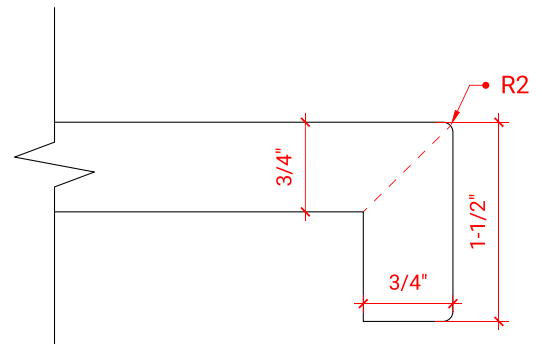

EDGE SIDE VIEW