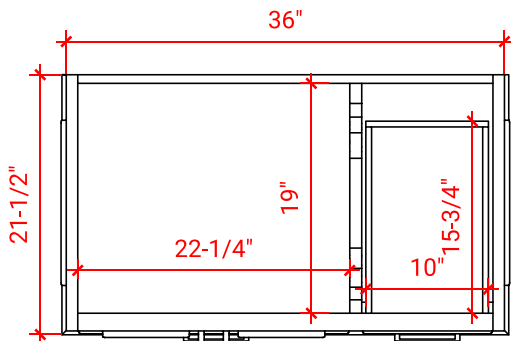

M036S-L

**BASE CABINET DIMENSIONS**

36" W x 21.5" D x 34.5" H

**FEATURES**

- Solid wood frame & plywood panels
- Dovetail drawers and joints
- Soft closing doors & drawers

**HARDWARE FINISHES**

Brushed Nickel    Satin Brass    Matte Black    Polished Chrome

# 37" LEFT RECTANGLE SINK COUNTERTOP WITH 1.5 IN. THICKNESS

## OVERALL DIMENSIONS

37" W x 22" D x 1.5" H