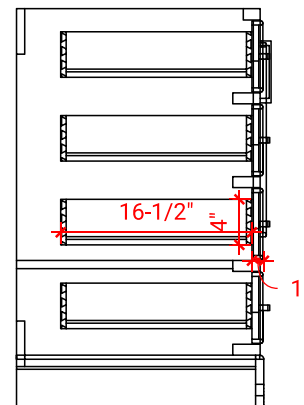

M036S-L

**BASE CABINET DIMENSIONS**

36" W x 21.5" D x 34.5" H

**FEATURES**

- Solid wood frame & plywood panels
- Dovetail drawers and joints
- Soft closing doors & drawers

**HARDWARE FINISHES**

Brushed Nickel    Satin Brass    Matte Black    Polished Chrome

# 37" LEFT RECTANGLE SINK COUNTERTOP WITH 1.5 IN. THICKNESS

## OVERALL DIMENSIONS

37" W x 22" D x 1.5" H