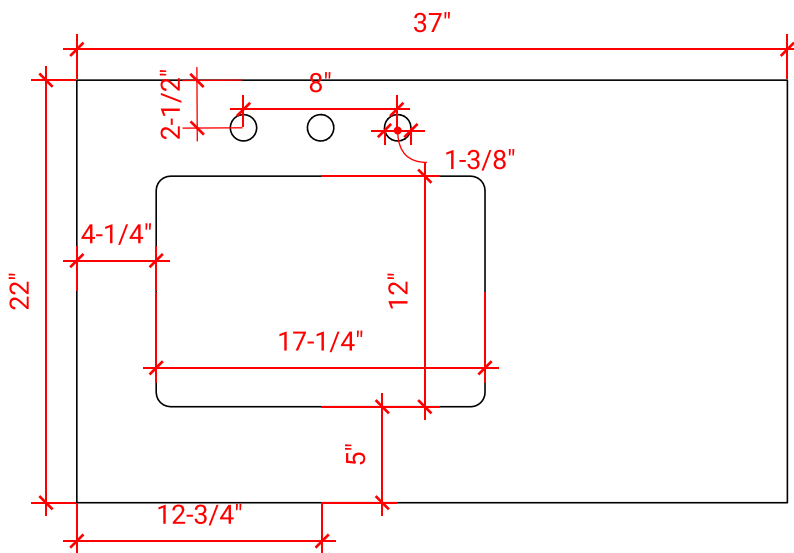

37" LEFT RECTANGLE SINK COUNTERTOP WITH 1.5 IN. THICKNESS

ARIEL

OVERALL DIMENSIONS

37" W x 22" D x 1.5" H

COUNTERTOP OPTIONS

FEATURES

- Solid countertop with mitered edges & seams
- Undermount white rectangular sink
- Pre-drilled for 8" widespread faucet

INCLUDED

- Countertop
- Matching Backsplash
- Rectangle Sink

COUNTERTOP PLAN VIEW