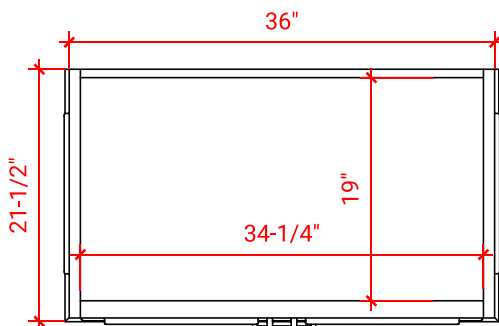

STAFFORD 36" SINGLE SINK BASE CABINET

ARIEL

M036S

BASE CABINET DIMENSIONS

36" W x 21.5" D x 34.5" H

FEATURES

- Solid wood frame & plywood panels
- Dovetail drawers and joints
- Soft closing doors & drawers

HARDWARE FINISHES

Brushed Nickel   Satin Brass   Matte Black   Polished Chrome

AVAILABLE COLORS

White   Grey   Midnight Blue

SIDE VIEW

PLAN VIEW