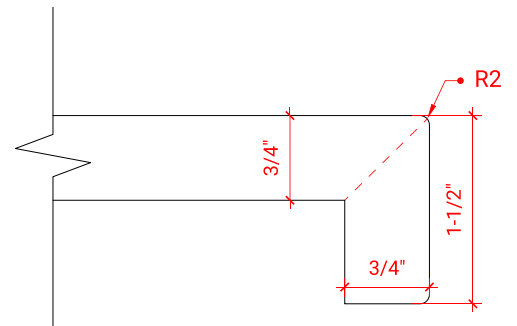

EDGE SIDE VIEW