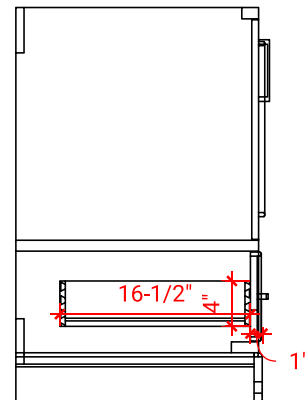

STAFFORD 36" SINGLE SINK BASE CABINET

ARIEL

M036S

BASE CABINET DIMENSIONS

36" W x 21.5" D x 34.5" H

FEATURES

- Solid wood frame & plywood panels
- Dovetail drawers and joints
- Soft closing doors & drawers

HARDWARE FINISHES

Brushed Nickel   Satin Brass   Matte Black   Polished Chrome

AVAILABLE COLORS

White   Grey   Midnight Blue

SIDE VIEW

PLAN VIEW