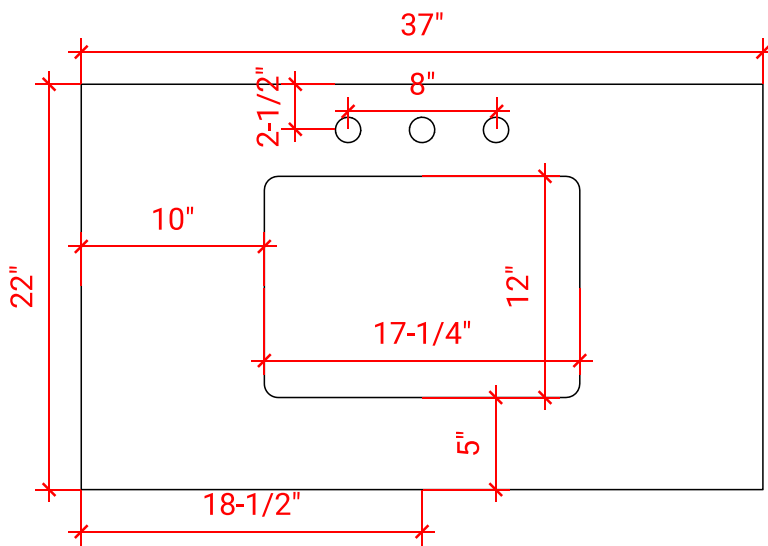

37" SINGLE RECTANGLE SINK COUNTERTOP WITH 1.5 IN. THICKNESS

ARIEL

OVERALL DIMENSIONS

37" W x 22" D x 1.5" H

COUNTERTOP OPTIONS

FEATURES

- Solid countertop with mitered edges & seams
- Undermount white rectangular sink
- Pre-drilled for 8" widespread faucet

INCLUDED

- Countertop
- Matching Backsplash
- Rectangle Sink

COUNTERTOP PLAN VIEW