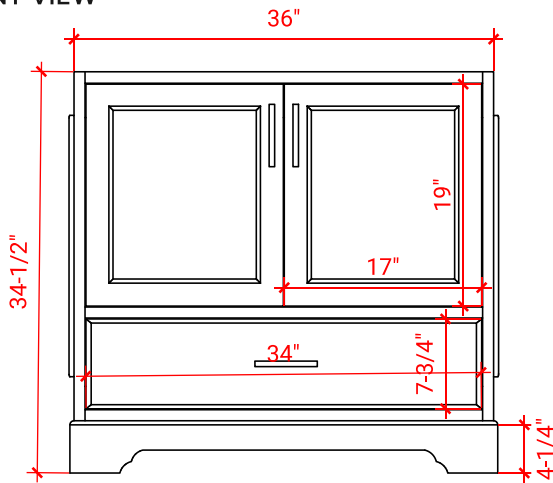

AVAILABLE COLORS

White   Grey   Midnight Blue

FRONT VIEW

SIDE VIEW