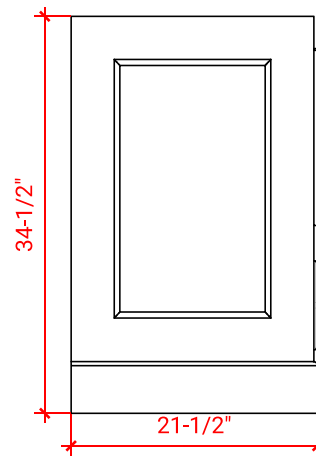

STAFFORD 36" SINGLE SINK BASE CABINET

ARIEL

M036S

BASE CABINET DIMENSIONS

36" W x 21.5" D x 34.5" H

FEATURES

- Solid wood frame & plywood panels
- Dovetail drawers and joints
- Soft closing doors & drawers

HARDWARE FINISHES

Brushed Nickel   Satin Brass   Matte Black   Polished Chrome

AVAILABLE COLORS

White   Grey   Midnight Blue

SIDE VIEW