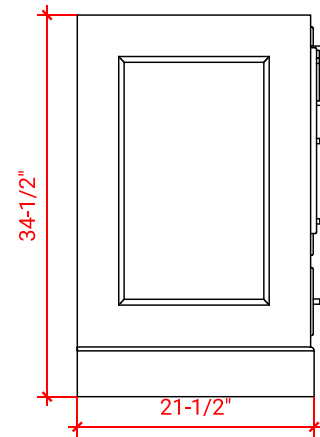

STAFFORD 72" DOUBLE SINK BASE CABINET

ARIEL

M072D

BASE CABINET DIMENSIONS

72" W x 21.5" D x 34.5" H

FEATURES

- Solid wood frame & plywood panels
- Dovetail drawers and joints
- Soft closing doors & drawers

HARDWARE FINISHES

Brushed Nickel Satin Brass Matte Black Polished Chrome

AVAILABLE COLORS

White Grey Midnight Blue

FRONT VIEW

SIDE VIEW

PLAN VIEW

73" DOUBLE RECTANGLE SINK COUNTERTOP WITH 0.75 IN. THICKNESS

ARIEL

OVERALL DIMENSIONS

73" W x 22" D x 0.75" H

COUNTERTOP OPTIONS

Carrara Marble
CW2-073D-REC-CT

FEATURES

- Solid countertop with mitered edges & seams
- Undermount white rectangular sink
- Pre-drilled for 8" widespread faucet

INCLUDED

- Countertop
- Matching Backsplash
- Rectangle Sinks

COUNTERTOP PLAN VIEW

EDGE SIDE VIEW

THREE DIMENSIONAL COUNTERTOP VIEW