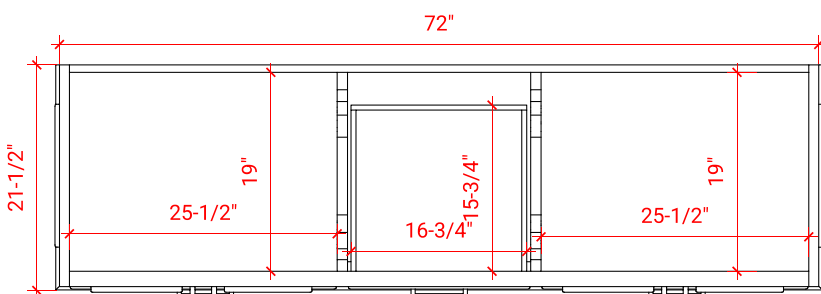

STAFFORD 72" DOUBLE SINK BASE CABINET

ARIEL

M072D

BASE CABINET DIMENSIONS

72" W x 21.5" D x 34.5" H

FEATURES

- Solid wood frame & plywood panels
- Dovetail drawers and joints
- Soft closing doors & drawers

HARDWARE FINISHES

Brushed Nickel Satin Brass Matte Black Polished Chrome

AVAILABLE COLORS

White Grey Midnight Blue

FRONT VIEW

SIDE VIEW

PLAN VIEW

73" DOUBLE RECTANGLE SINK COUNTERTOP WITH 0.75 IN. THICKNESS

ARIEL

OVERALL DIMENSIONS

73" W x 22" D x 0.75" H

COUNTERTOP OPTIONS

Carrara Marble
CW2-073D-REC-CT

FEATURES

- Solid countertop with mitered edges & seams
- Undermount white rectangular sink
- Pre-drilled for 8" widespread faucet

INCLUDED

- Countertop
- Matching Backsplash
- Rectangle Sinks

COUNTERTOP PLAN VIEW

EDGE SIDE VIEW

THREE DIMENSIONAL COUNTERTOP VIEW