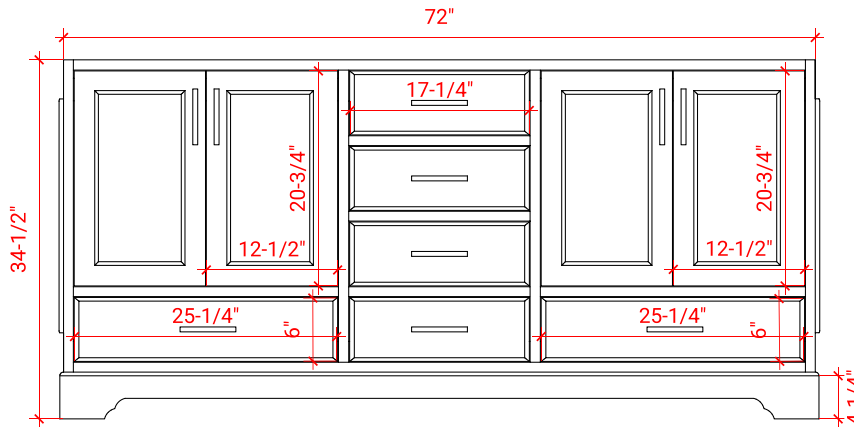

STAFFORD 72" DOUBLE SINK BASE CABINET

ARIEL

M072D

BASE CABINET DIMENSIONS

72" W x 21.5" D x 34.5" H

FEATURES

- Solid wood frame & plywood panels
- Dovetail drawers and joints
- Soft closing doors & drawers

HARDWARE FINISHES

Brushed Nickel Satin Brass Matte Black Polished Chrome

AVAILABLE COLORS

White Grey Midnight Blue

FRONT VIEW

SIDE VIEW

PLAN VIEW

73" DOUBLE RECTANGLE SINK COUNTERTOP WITH 0.75 IN. THICKNESS

ARIEL

OVERALL DIMENSIONS

73" W x 22" D x 0.75" H

COUNTERTOP OPTIONS

Carrara Marble
CW2-073D-REC-CT

FEATURES

- Solid countertop with mitered edges & seams
- Undermount white rectangular sink
- Pre-drilled for 8" widespread faucet

INCLUDED

- Countertop
- Matching Backsplash
- Rectangle Sinks

COUNTERTOP PLAN VIEW

EDGE SIDE VIEW

THREE DIMENSIONAL COUNTERTOP VIEW