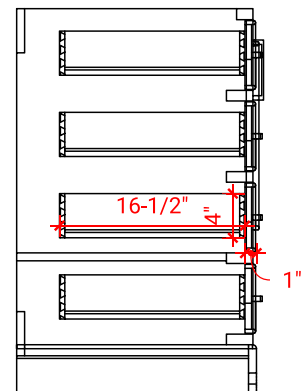

STAFFORD 72" DOUBLE SINK BASE CABINET

ARIEL

M072D

BASE CABINET DIMENSIONS

72" W x 21.5" D x 34.5" H

FEATURES

- Solid wood frame & plywood panels
- Dovetail drawers and joints
- Soft closing doors & drawers

HARDWARE FINISHES

Brushed Nickel Satin Brass Matte Black Polished Chrome

AVAILABLE COLORS

White Grey Midnight Blue

FRONT VIEW

SIDE VIEW

PLAN VIEW

73" DOUBLE RECTANGLE SINK COUNTERTOP WITH 0.75 IN. THICKNESS

ARIEL

OVERALL DIMENSIONS

73" W x 22" D x 0.75" H

COUNTERTOP OPTIONS

Carrara Marble
CW2-073D-REC-CT

FEATURES

- Solid countertop with mitered edges & seams
- Undermount white rectangular sink
- Pre-drilled for 8" widespread faucet

INCLUDED

- Countertop
- Matching Backsplash
- Rectangle Sinks

COUNTERTOP PLAN VIEW

EDGE SIDE VIEW

THREE DIMENSIONAL COUNTERTOP VIEW