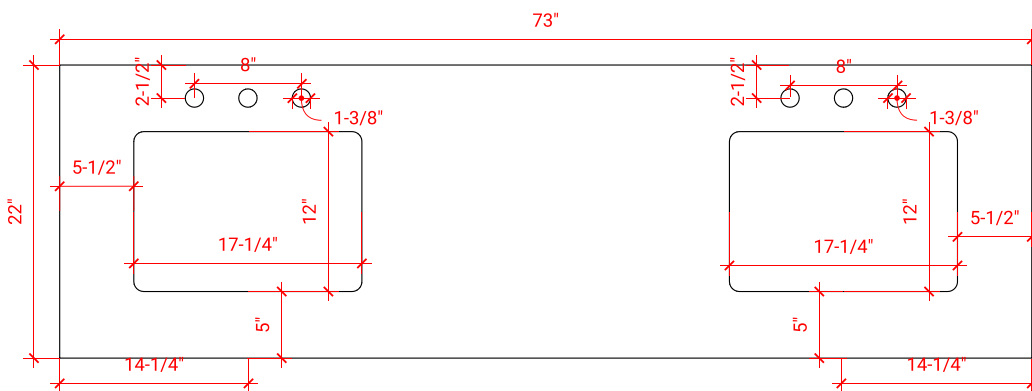

STAFFORD 72" DOUBLE SINK BASE CABINET

ARIEL

M072D

BASE CABINET DIMENSIONS

72" W x 21.5" D x 34.5" H

FEATURES

- Solid wood frame & plywood panels
- Dovetail drawers and joints
- Soft closing doors & drawers

HARDWARE FINISHES

OVERALL DIMENSIONS

73" W x 22" D x 0.75" H

COUNTERTOP OPTIONS

Carrara Marble
CW2-073D-REC-CT

FEATURES

- Solid countertop with mitered edges & seams
- Undermount white rectangular sink
- Pre-drilled for 8" widespread faucet

INCLUDED

- Countertop
- Matching Backsplash
- Rectangle Sinks

COUNTERTOP PLAN VIEW

EDGE SIDE VIEW

THREE DIMENSIONAL COUNTERTOP VIEW