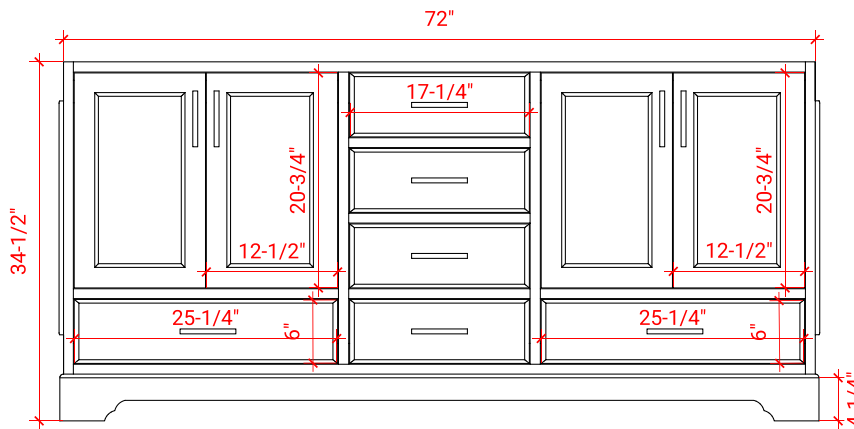

AVAILABLE COLORS

White   Grey   Midnight Blue

FRONT VIEW

SIDE VIEW