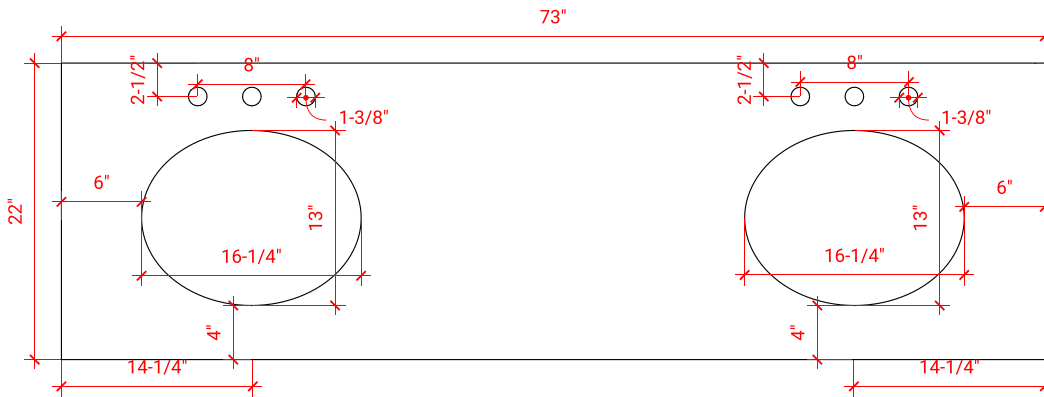

73" DOUBLE OVAL SINK COUNTERTOP WITH 0.75 IN. THICKNESS

ARIEL

OVERALL DIMENSIONS

73" W x 22" D x 0.75" H

COUNTERTOP OPTIONS

FEATURES

- Solid countertop with mitered edges & seams
- Undermount white oval sink
- Pre-drilled for 8" widespread faucet

INCLUDED

- Countertop
- Matching Backsplash
- Oval Sinks

COUNTERTOP PLAN VIEW