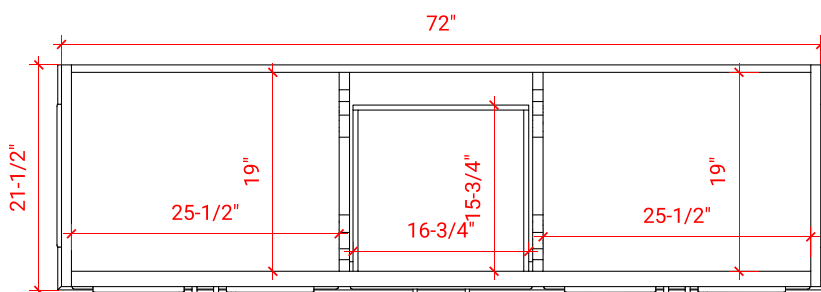

STAFFORD 72" DOUBLE SINK BASE CABINET

ARIEL

M072D

BASE CABINET DIMENSIONS

72" W x 21.5" D x 34.5" H

FEATURES

- Solid wood frame & plywood panels
- Dovetail drawers and joints
- Soft closing doors & drawers

HARDWARE FINISHES

Brushed Nickel   Satin Brass   Matte Black   Polished Chrome

AVAILABLE COLORS

White   Grey   Midnight Blue

SIDE VIEW

PLAN VIEW