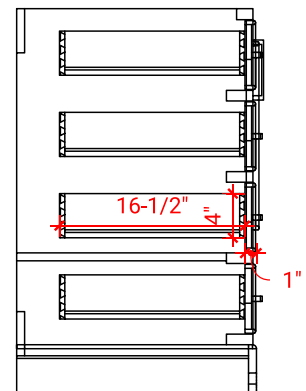

STAFFORD 72" DOUBLE SINK BASE CABINET

ARIEL

M072D

BASE CABINET DIMENSIONS

72" W x 21.5" D x 34.5" H

FEATURES

- Solid wood frame & plywood panels
- Dovetail drawers and joints
- Soft closing doors & drawers

HARDWARE FINISHES

Brushed Nickel   Satin Brass   Matte Black   Polished Chrome

AVAILABLE COLORS

White   Grey   Midnight Blue

SIDE VIEW

PLAN VIEW