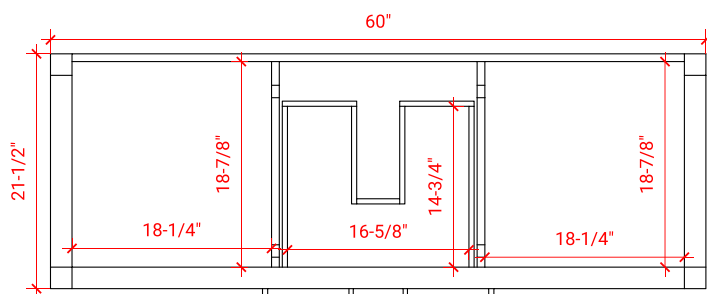

## BASE CABINET DIMENSIONS

60" W x 21.5" D x 34.5" H

## AVAILABLE COLORS

FRONT VIEW

SIDE VIEW

PLAN VIEW

## OVERALL DIMENSIONS

61" W x 22" D x 0.75" H