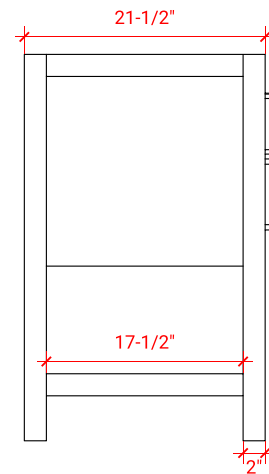

BAYHILL 61" SINGLE SINK CABINET

ARIEL

R061S

BASE CABINET DIMENSIONS

60" W x 21.5" D x 34.5" H

FEATURES

- Solid wood frame & plywood panels
- Dovetail drawers and joints
- Soft closing doors & drawers

HARDWARE FINISHES

AVAILABLE COLORS