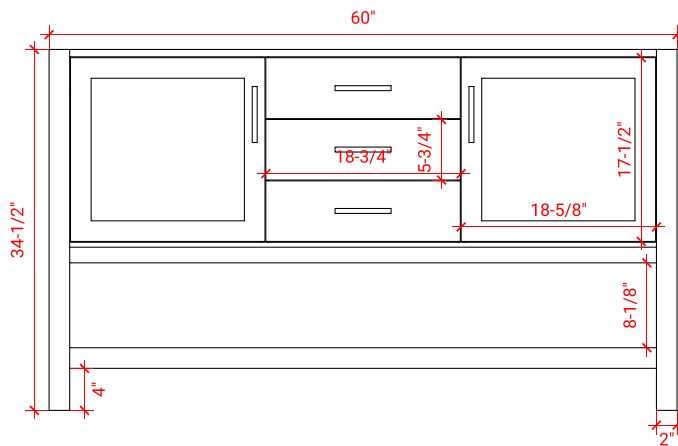

BAYHILL 61" SINGLE SINK CABINET

ARIEL

R061S

BASE CABINET DIMENSIONS

60" W x 21.5" D x 34.5" H

FEATURES

- Solid wood frame & plywood panels
- Dovetail drawers and joints
- Soft closing doors & drawers

HARDWARE FINISHES

AVAILABLE COLORS

FRONT VIEW