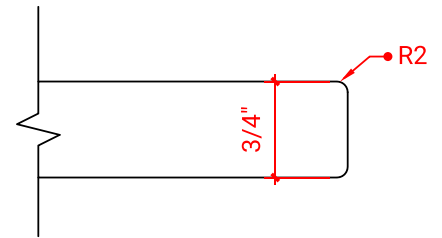

EDGE SIDE VIEW