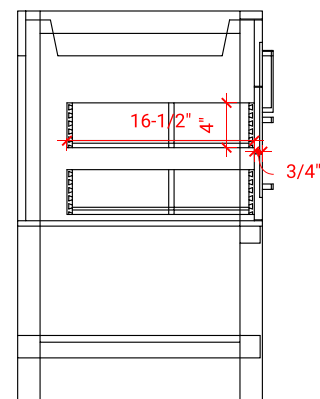

## BASE CABINET DIMENSIONS

60" W x 21.5" D x 34.5" H

## AVAILABLE COLORS

FRONT VIEW

SIDE VIEW

PLAN VIEW

## OVERALL DIMENSIONS

61" W x 22" D x 0.75" H