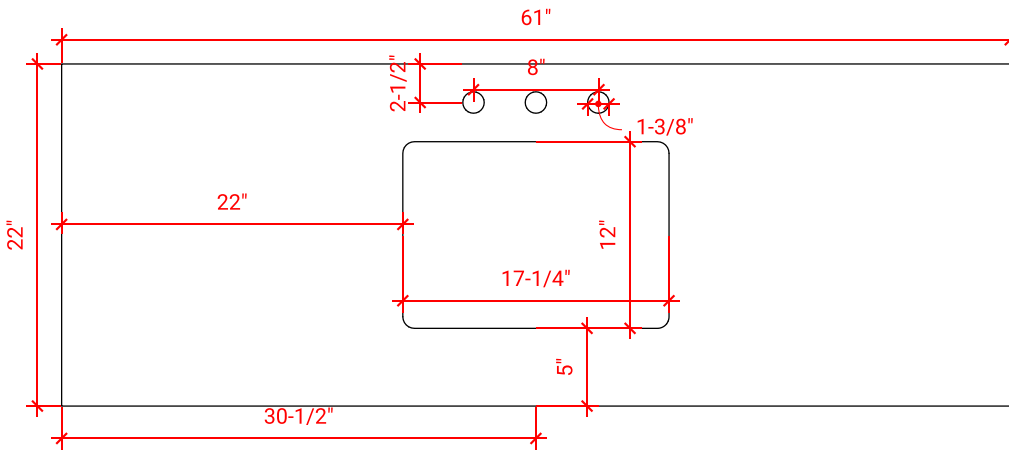

61" RECTANGLE SINK THIN COUNTERTOP

OVERALL DIMENSIONS

61" W x 22" D x 0.75" H

COUNTERTOP OPTIONS

FEATURES

- Solid countertop with mitered edges & seams
- Undermount white rectangular sink
- Pre-drilled for 8" widespread faucet

INCLUDED

- Countertop
- Matching Backsplash
- Sink

COUNTERTOP PLAN VIEW