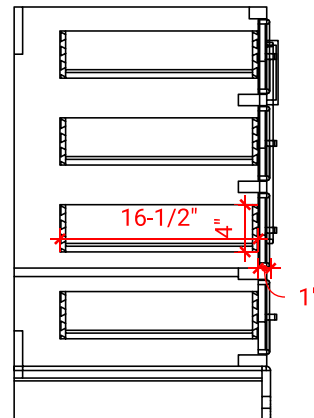

STAFFORD 42" LEFT OFFSET CABINET

ARIEL

M042S-L

BASE CABINET DIMENSIONS

42" W x 21.5" D x 34.5" H

FEATURES

- Solid wood frame & plywood panels
- Dovetail drawers and joints
- Soft closing doors & drawers

HARDWARE FINISHES

Brushed Nickel Satin Brass Matte Black Polished Chrome

AVAILABLE COLORS

White Grey Midnight Blue

FRONT VIEW

SIDE VIEW

PLAN VIEW

43" LEFT RECTANGLE SINK COUNTERTOP WITH 0.75 IN. THICKNESS

ARIEL

OVERALL DIMENSIONS

43" W x 22" D x 0.75" H

COUNTERTOP OPTIONS

Carrara Marble
CW2-043S-L-REC-CT

FEATURES

- Solid countertop with mitered edges & seams
- Undermount white rectangular sink
- Pre-drilled for 8" widespread faucet

INCLUDED

- Countertop
- Matching Backsplash
- Rectangle Sink

COUNTERTOP PLAN VIEW

EDGE SIDE VIEW

THREE DIMENSIONAL COUNTERTOP VIEW