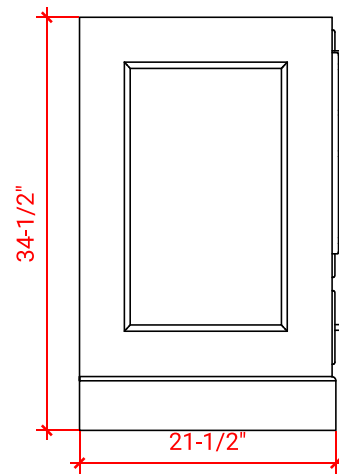

STAFFORD 42" LEFT OFFSET CABINET

ARIEL

M042S-L

BASE CABINET DIMENSIONS

42" W x 21.5" D x 34.5" H

FEATURES

- Solid wood frame & plywood panels
- Dovetail drawers and joints
- Soft closing doors & drawers

HARDWARE FINISHES

Brushed Nickel Satin Brass Matte Black Polished Chrome

AVAILABLE COLORS

White Grey Midnight Blue

FRONT VIEW

SIDE VIEW

PLAN VIEW

43" LEFT RECTANGLE SINK COUNTERTOP WITH 0.75 IN. THICKNESS

ARIEL

OVERALL DIMENSIONS

43" W x 22" D x 0.75" H

COUNTERTOP OPTIONS

Carrara Marble
CW2-043S-L-REC-CT

FEATURES

- Solid countertop with mitered edges & seams
- Undermount white rectangular sink
- Pre-drilled for 8" widespread faucet

INCLUDED

- Countertop
- Matching Backsplash
- Rectangle Sink

COUNTERTOP PLAN VIEW

EDGE SIDE VIEW

THREE DIMENSIONAL COUNTERTOP VIEW