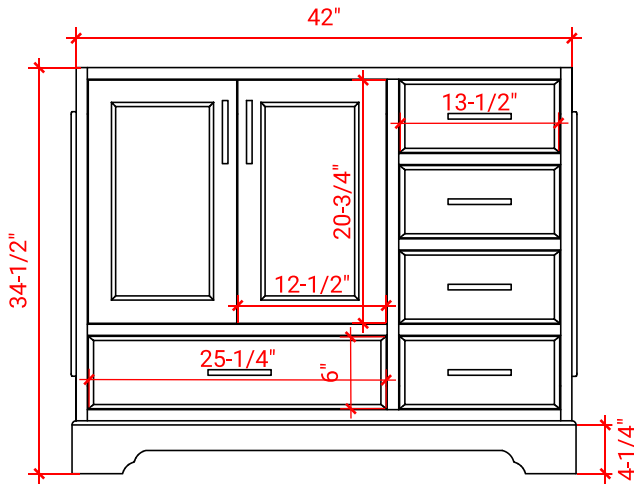

STAFFORD 42" LEFT OFFSET CABINET

ARIEL

M042S-L

BASE CABINET DIMENSIONS

42" W x 21.5" D x 34.5" H

FEATURES

- Solid wood frame & plywood panels
- Dovetail drawers and joints
- Soft closing doors & drawers

HARDWARE FINISHES

Brushed Nickel Satin Brass Matte Black Polished Chrome

AVAILABLE COLORS

White Grey Midnight Blue

FRONT VIEW

SIDE VIEW

PLAN VIEW

43" LEFT RECTANGLE SINK COUNTERTOP WITH 0.75 IN. THICKNESS

ARIEL

OVERALL DIMENSIONS

43" W x 22" D x 0.75" H

COUNTERTOP OPTIONS

Carrara Marble
CW2-043S-L-REC-CT

FEATURES

- Solid countertop with mitered edges & seams
- Undermount white rectangular sink
- Pre-drilled for 8" widespread faucet

INCLUDED

- Countertop
- Matching Backsplash
- Rectangle Sink

COUNTERTOP PLAN VIEW

EDGE SIDE VIEW

THREE DIMENSIONAL COUNTERTOP VIEW