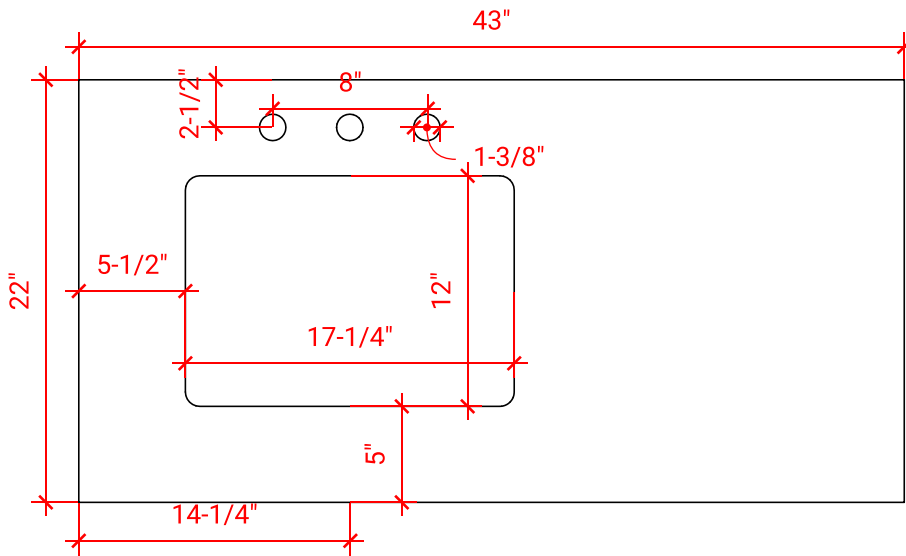

STAFFORD 42" LEFT OFFSET CABINET

ARIEL

M042S-L

BASE CABINET DIMENSIONS

42" W x 21.5" D x 34.5" H

FEATURES

- Solid wood frame & plywood panels
- Dovetail drawers and joints
- Soft closing doors & drawers

HARDWARE FINISHES

Brushed Nickel Satin Brass Matte Black Polished Chrome

AVAILABLE COLORS

White Grey Midnight Blue

FRONT VIEW

SIDE VIEW

PLAN VIEW

43" LEFT RECTANGLE SINK COUNTERTOP WITH 0.75 IN. THICKNESS

ARIEL

OVERALL DIMENSIONS

43" W x 22" D x 0.75" H

COUNTERTOP OPTIONS

Carrara Marble
CW2-043S-L-REC-CT

FEATURES

- Solid countertop with mitered edges & seams
- Undermount white rectangular sink
- Pre-drilled for 8" widespread faucet

INCLUDED

- Countertop
- Matching Backsplash
- Rectangle Sink

COUNTERTOP PLAN VIEW

EDGE SIDE VIEW

THREE DIMENSIONAL COUNTERTOP VIEW