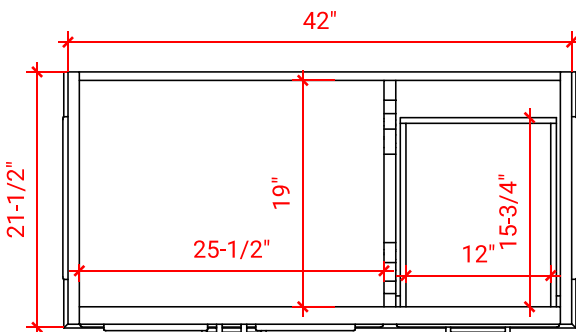

STAFFORD 42" LEFT OFFSET CABINET

ARIEL

M042S-L

BASE CABINET DIMENSIONS

42" W x 21.5" D x 34.5" H

FEATURES

- Solid wood frame & plywood panels
- Dovetail drawers and joints
- Soft closing doors & drawers

HARDWARE FINISHES

Brushed Nickel Satin Brass Matte Black Polished Chrome

AVAILABLE COLORS

White Grey Midnight Blue

FRONT VIEW

SIDE VIEW

PLAN VIEW

43" LEFT RECTANGLE SINK COUNTERTOP WITH 0.75 IN. THICKNESS

ARIEL

OVERALL DIMENSIONS

43" W x 22" D x 0.75" H

COUNTERTOP OPTIONS

Carrara Marble
CW2-043S-L-REC-CT

FEATURES

- Solid countertop with mitered edges & seams
- Undermount white rectangular sink
- Pre-drilled for 8" widespread faucet

INCLUDED

- Countertop
- Matching Backsplash
- Rectangle Sink

COUNTERTOP PLAN VIEW

EDGE SIDE VIEW

THREE DIMENSIONAL COUNTERTOP VIEW