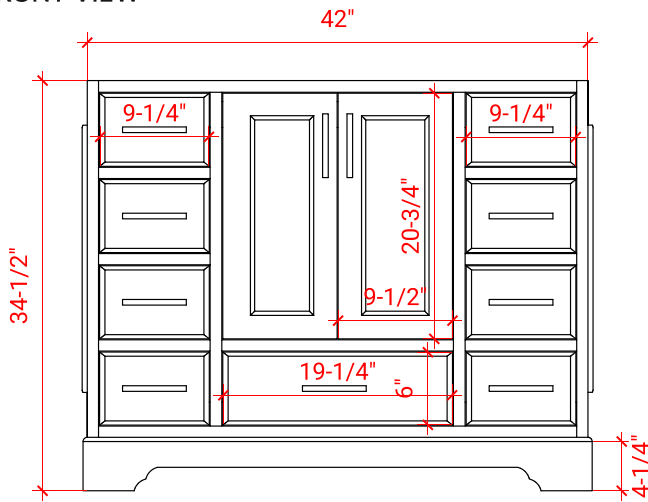

STAFFORD 42" SINGLE SINK BASE CABINET

ARIEL

M042S

BASE CABINET DIMENSIONS

42" W x 21.5" D x 34.5" H

FEATURES

- Solid wood frame & plywood panels
- Dovetail drawers and joints
- Soft closing doors & drawers

HARDWARE FINISHES

Brushed Nickel Satin Brass Matte Black Polished Chrome

AVAILABLE COLORS

White Grey Midnight Blue

FRONT VIEW

SIDE VIEW

PLAN VIEW

43" SINGLE RECTANGLE SINK COUNTERTOP WITH 0.75 IN. THICKNESS

ARIEL

OVERALL DIMENSIONS

43" W x 22" D x 0.75" H

COUNTERTOP OPTIONS

Carrara Marble
CW2-043S-REC-CT

FEATURES

- Solid countertop with mitered edges & seams
- Undermount white rectangular sink
- Pre-drilled for 8" widespread faucet

INCLUDED

- Countertop
- Matching Backsplash
- Rectangle Sink

COUNTERTOP PLAN VIEW

EDGE SIDE VIEW

THREE DIMENSIONAL COUNTERTOP VIEW