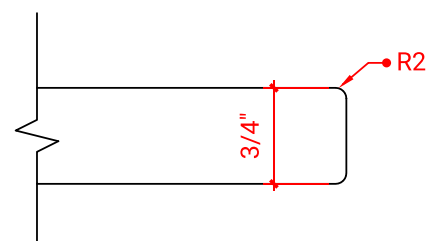

OVERALL DIMENSIONS

43" W x 22" D x 0.75" H

COUNTERTOP OPTIONS

Carrara Marble
CW2-043S-REC-CT

FEATURES

- Solid countertop with mitered edges & seams
- Undermount white rectangular sink
- Pre-drilled for 8" widespread faucet

INCLUDED

- Countertop
- Matching Backsplash
- Rectangle Sink

COUNTERTOP PLAN VIEW

EDGE SIDE VIEW

THREE DIMENSIONAL COUNTERTOP VIEW