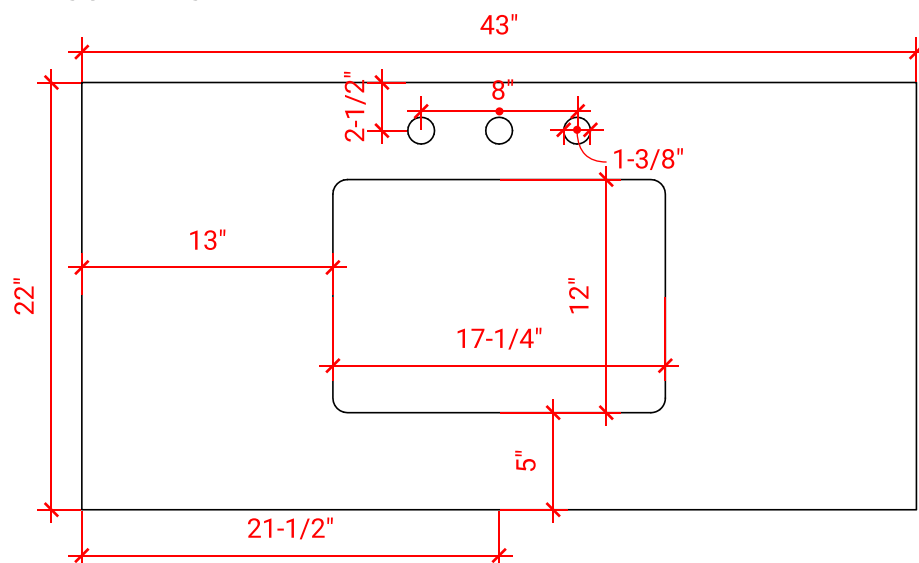

STAFFORD 42" SINGLE SINK BASE CABINET

ARIEL

M042S

BASE CABINET DIMENSIONS

42" W x 21.5" D x 34.5" H

FEATURES

- Solid wood frame & plywood panels
- Dovetail drawers and joints
- Soft closing doors & drawers

HARDWARE FINISHES

OVERALL DIMENSIONS

43" W x 22" D x 0.75" H

COUNTERTOP OPTIONS

Carrara Marble
CW2-043S-REC-CT

FEATURES

- Solid countertop with mitered edges & seams
- Undermount white rectangular sink
- Pre-drilled for 8" widespread faucet

INCLUDED

- Countertop
- Matching Backsplash
- Rectangle Sink

COUNTERTOP PLAN VIEW

EDGE SIDE VIEW

THREE DIMENSIONAL COUNTERTOP VIEW