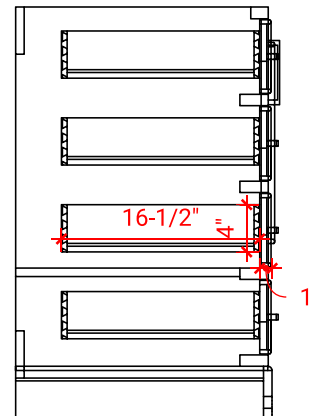

STAFFORD 42" SINGLE SINK BASE CABINET

ARIEL

M042S

BASE CABINET DIMENSIONS

42" W x 21.5" D x 34.5" H

FEATURES

- Solid wood frame & plywood panels
- Dovetail drawers and joints
- Soft closing doors & drawers

HARDWARE FINISHES

Brushed Nickel Satin Brass Matte Black Polished Chrome

AVAILABLE COLORS

White Grey Midnight Blue

FRONT VIEW

SIDE VIEW

PLAN VIEW

43" SINGLE RECTANGLE SINK COUNTERTOP WITH 0.75 IN. THICKNESS

ARIEL

OVERALL DIMENSIONS

43" W x 22" D x 0.75" H

COUNTERTOP OPTIONS

Carrara Marble
CW2-043S-REC-CT

FEATURES

- Solid countertop with mitered edges & seams
- Undermount white rectangular sink
- Pre-drilled for 8" widespread faucet

INCLUDED

- Countertop
- Matching Backsplash
- Rectangle Sink

COUNTERTOP PLAN VIEW

EDGE SIDE VIEW

THREE DIMENSIONAL COUNTERTOP VIEW