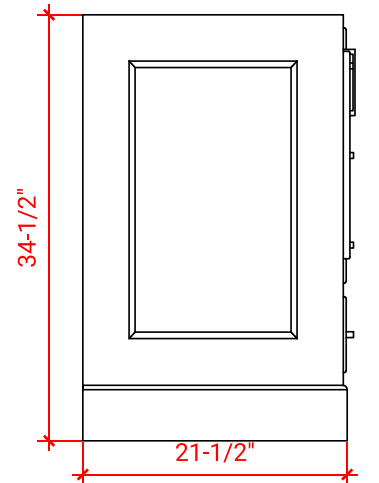

STAFFORD 42" SINGLE SINK BASE CABINET

ARIEL

M042S

BASE CABINET DIMENSIONS

42" W x 21.5" D x 34.5" H

FEATURES

- Solid wood frame & plywood panels
- Dovetail drawers and joints
- Soft closing doors & drawers

HARDWARE FINISHES

Brushed Nickel Satin Brass Matte Black Polished Chrome

AVAILABLE COLORS

White Grey Midnight Blue

FRONT VIEW

SIDE VIEW

PLAN VIEW

43" SINGLE RECTANGLE SINK COUNTERTOP WITH 0.75 IN. THICKNESS

ARIEL

OVERALL DIMENSIONS

43" W x 22" D x 0.75" H

COUNTERTOP OPTIONS

Carrara Marble
CW2-043S-REC-CT

FEATURES

- Solid countertop with mitered edges & seams
- Undermount white rectangular sink
- Pre-drilled for 8" widespread faucet

INCLUDED

- Countertop
- Matching Backsplash
- Rectangle Sink

COUNTERTOP PLAN VIEW

EDGE SIDE VIEW

THREE DIMENSIONAL COUNTERTOP VIEW