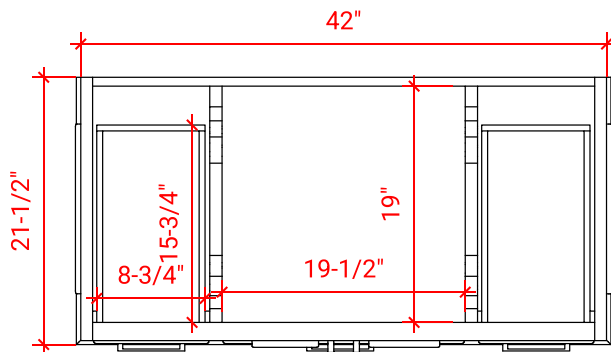

STAFFORD 42" SINGLE SINK BASE CABINET

ARIEL

M042S

BASE CABINET DIMENSIONS

42" W x 21.5" D x 34.5" H

FEATURES

- Solid wood frame & plywood panels
- Dovetail drawers and joints
- Soft closing doors & drawers

HARDWARE FINISHES

Brushed Nickel Satin Brass Matte Black Polished Chrome

AVAILABLE COLORS

White Grey Midnight Blue

FRONT VIEW

SIDE VIEW

PLAN VIEW

43" SINGLE RECTANGLE SINK COUNTERTOP WITH 0.75 IN. THICKNESS

ARIEL

OVERALL DIMENSIONS

43" W x 22" D x 0.75" H

COUNTERTOP OPTIONS

Carrara Marble
CW2-043S-REC-CT

FEATURES

- Solid countertop with mitered edges & seams
- Undermount white rectangular sink
- Pre-drilled for 8" widespread faucet

INCLUDED

- Countertop
- Matching Backsplash
- Rectangle Sink

COUNTERTOP PLAN VIEW

EDGE SIDE VIEW

THREE DIMENSIONAL COUNTERTOP VIEW