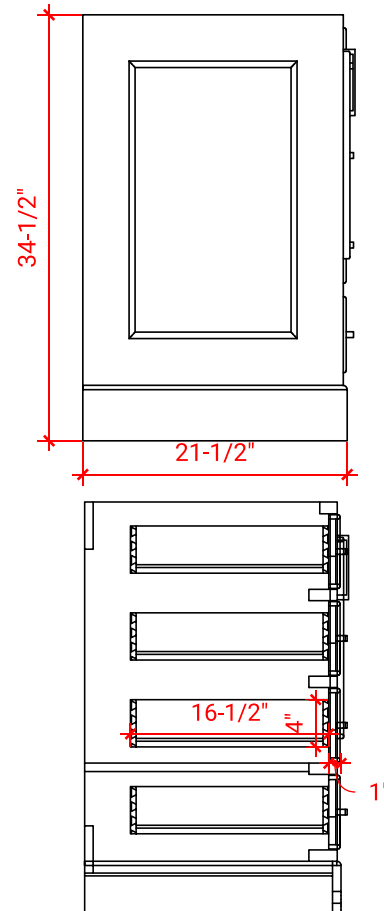

STAFFORD 42" SINGLE SINK BASE CABINET

ARIEL

M042S

BASE CABINET DIMENSIONS

42" W x 21.5" D x 34.5" H

FEATURES

- Solid wood frame & plywood panels
- Dovetail drawers and joints
- Soft closing doors & drawers

HARDWARE FINISHES

Brushed Nickel Satin Brass Matte Black Polished Chrome

AVAILABLE COLORS

White Grey Midnight Blue

FRONT VIEW

SIDE VIEW

PLAN VIEW

OVERALL DIMENSIONS

43" W x 22" D x 0.75" H

COUNTERTOP OPTIONS

Carrara Marble
CW2-043S-OVL-CT

FEATURES

- Solid countertop with mitered edges & seams
- Undermount white oval sink
- Pre-drilled for 8" widespread faucet

INCLUDED

- Countertop
- Matching Backsplash
- Oval Sink

COUNTERTOP PLAN VIEW

EDGE SIDE VIEW

THREE DIMENSIONAL COUNTERTOP VIEW