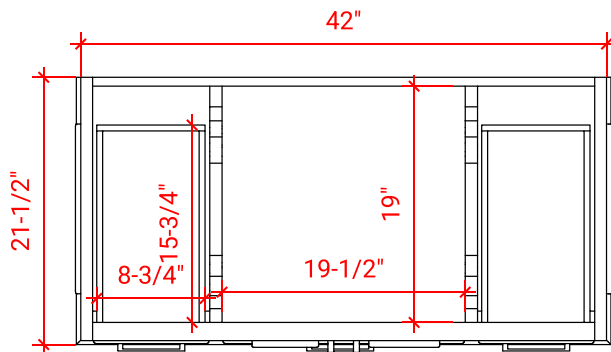

STAFFORD 42" SINGLE SINK BASE CABINET

ARIEL

M042S

BASE CABINET DIMENSIONS

42" W x 21.5" D x 34.5" H

FEATURES

- Solid wood frame & plywood panels
- Dovetail drawers and joints
- Soft closing doors & drawers

HARDWARE FINISHES

Brushed Nickel Satin Brass Matte Black Polished Chrome

AVAILABLE COLORS

White Grey Midnight Blue

FRONT VIEW

SIDE VIEW

PLAN VIEW

OVERALL DIMENSIONS

43" W x 22" D x 0.75" H

COUNTERTOP PLAN VIEW

EDGE SIDE VIEW

THREE DIMENSIONAL COUNTERTOP VIEW