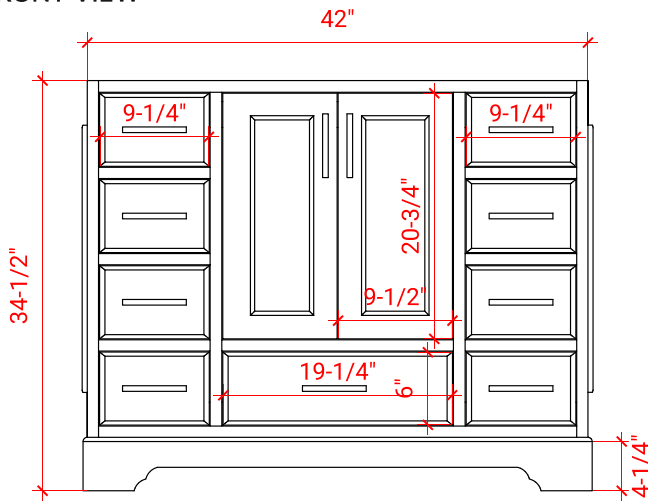

STAFFORD 42" SINGLE SINK BASE CABINET

ARIEL

M042S

BASE CABINET DIMENSIONS

42" W x 21.5" D x 34.5" H

FEATURES

- Solid wood frame & plywood panels
- Dovetail drawers and joints
- Soft closing doors & drawers

HARDWARE FINISHES

Brushed Nickel Satin Brass Matte Black Polished Chrome

AVAILABLE COLORS

White Grey Midnight Blue

FRONT VIEW

SIDE VIEW

PLAN VIEW

OVERALL DIMENSIONS

43" W x 22" D x 0.75" H

COUNTERTOP PLAN VIEW

EDGE SIDE VIEW

THREE DIMENSIONAL COUNTERTOP VIEW