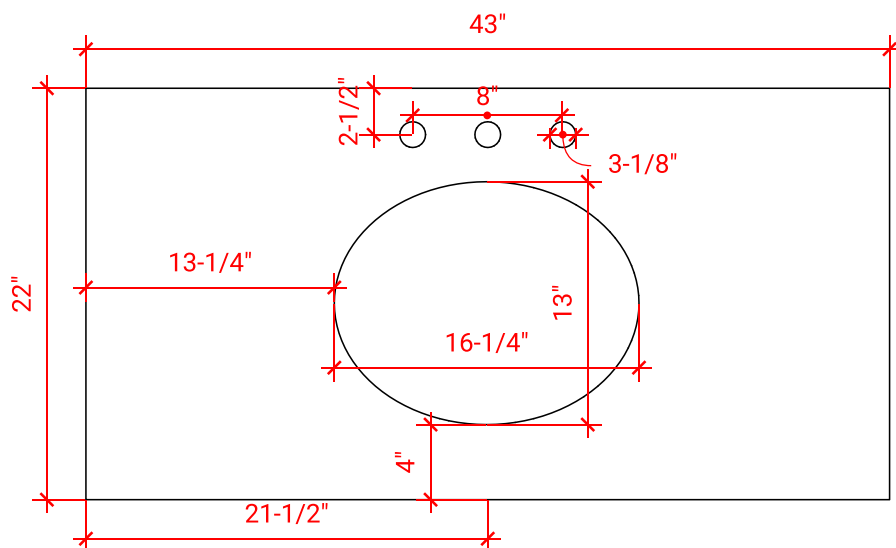

STAFFORD 42" SINGLE SINK BASE CABINET

ARIEL

M042S

BASE CABINET DIMENSIONS

42" W x 21.5" D x 34.5" H

FEATURES

- Solid wood frame & plywood panels
- Dovetail drawers and joints
- Soft closing doors & drawers

HARDWARE FINISHES

Brushed Nickel Satin Brass Matte Black Polished Chrome

AVAILABLE COLORS

White Grey Midnight Blue

FRONT VIEW

SIDE VIEW

PLAN VIEW

OVERALL DIMENSIONS

43" W x 22" D x 0.75" H

COUNTERTOP OPTIONS

Carrara Marble
CW2-043S-OVL-CT

FEATURES

- Solid countertop with mitered edges & seams
- Undermount white oval sink
- Pre-drilled for 8" widespread faucet

INCLUDED

- Countertop
- Matching Backsplash
- Oval Sink

COUNTERTOP PLAN VIEW

EDGE SIDE VIEW

THREE DIMENSIONAL COUNTERTOP VIEW