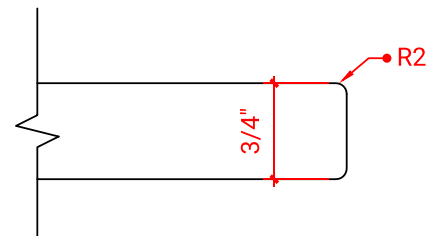

AVAILABLE COLORS

White Grey Midnight Blue

FRONT VIEW

SIDE VIEW

PLAN VIEW

37" LEFT RECTANGLE SINK COUNTERTOP WITH 0.75 IN. THICKNESS

ARIEL

OVERALL DIMENSIONS

37" W x 22" D x 0.75" H

COUNTERTOP OPTIONS

Carrara Marble
CW2-0375-L-REC-CT

FEATURES

- Solid countertop with mitered edges & seams
- Undermount white rectangular sink
- Pre-drilled for 8" widespread faucet

INCLUDED

- Countertop
- Matching Backsplash
- Rectangle Sink

COUNTERTOP PLAN VIEW

EDGE SIDE VIEW

THREE DIMENSIONAL COUNTERTOP VIEW