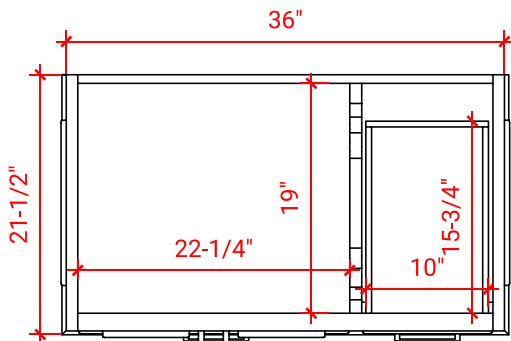

M036S-L

BASE CABINET DIMENSIONS

36" W x 21.5" D x 34.5" H

FEATURES

- Solid wood frame & plywood panels
- Dovetail drawers and joints
- Soft closing doors & drawers

HARDWARE FINISHES

Brushed Nickel Satin Brass Matte Black Polished Chrome

AVAILABLE COLORS

White Grey Midnight Blue

FRONT VIEW

SIDE VIEW

PLAN VIEW

37" LEFT RECTANGLE SINK COUNTERTOP WITH 0.75 IN. THICKNESS

ARIEL

OVERALL DIMENSIONS

37" W x 22" D x 0.75" H

COUNTERTOP OPTIONS

Carrara Marble
CW2-0375-L-REC-CT

FEATURES

- Solid countertop with mitered edges & seams
- Undermount white rectangular sink
- Pre-drilled for 8" widespread faucet

INCLUDED

- Countertop
- Matching Backsplash
- Rectangle Sink

COUNTERTOP PLAN VIEW

EDGE SIDE VIEW

THREE DIMENSIONAL COUNTERTOP VIEW