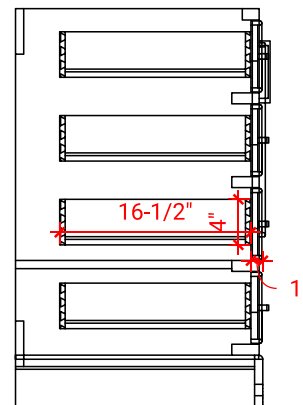

M036S-L

BASE CABINET DIMENSIONS

36" W x 21.5" D x 34.5" H

FEATURES

- Solid wood frame & plywood panels
- Dovetail drawers and joints
- Soft closing doors & drawers

HARDWARE FINISHES

Brushed Nickel Satin Brass Matte Black Polished Chrome

AVAILABLE COLORS

White Grey Midnight Blue

FRONT VIEW

SIDE VIEW

PLAN VIEW

37" LEFT RECTANGLE SINK COUNTERTOP WITH 0.75 IN. THICKNESS

ARIEL

OVERALL DIMENSIONS

37" W x 22" D x 0.75" H

COUNTERTOP OPTIONS

Carrara Marble
CW2-0375-L-REC-CT

FEATURES

- Solid countertop with mitered edges & seams
- Undermount white rectangular sink
- Pre-drilled for 8" widespread faucet

INCLUDED

- Countertop
- Matching Backsplash
- Rectangle Sink

COUNTERTOP PLAN VIEW

EDGE SIDE VIEW

THREE DIMENSIONAL COUNTERTOP VIEW