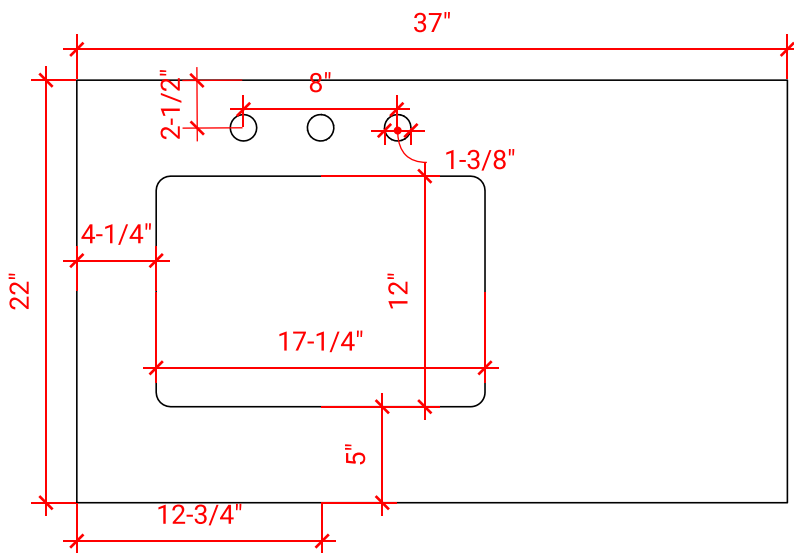

M036S-L

BASE CABINET DIMENSIONS

36" W x 21.5" D x 34.5" H

FEATURES

- Solid wood frame & plywood panels
- Dovetail drawers and joints
- Soft closing doors & drawers

HARDWARE FINISHES

Brushed Nickel Satin Brass Matte Black Polished Chrome

AVAILABLE COLORS

White Grey Midnight Blue

FRONT VIEW

SIDE VIEW

PLAN VIEW

37" LEFT RECTANGLE SINK COUNTERTOP WITH 0.75 IN. THICKNESS

ARIEL

OVERALL DIMENSIONS

37" W x 22" D x 0.75" H

COUNTERTOP OPTIONS

Carrara Marble
CW2-0375-L-REC-CT

FEATURES

- Solid countertop with mitered edges & seams
- Undermount white rectangular sink
- Pre-drilled for 8" widespread faucet

INCLUDED

- Countertop
- Matching Backsplash
- Rectangle Sink

COUNTERTOP PLAN VIEW

EDGE SIDE VIEW

THREE DIMENSIONAL COUNTERTOP VIEW