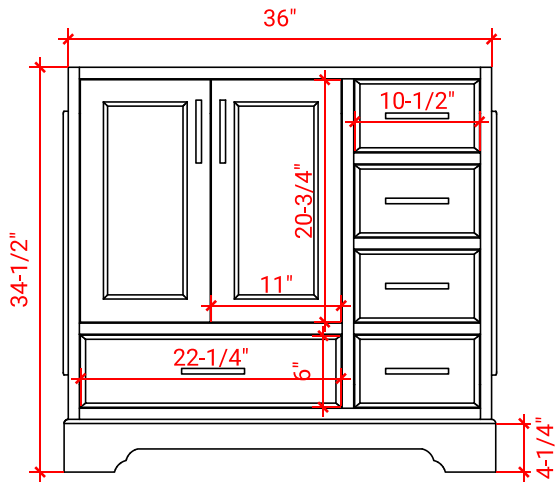

M036S-L

BASE CABINET DIMENSIONS

36" W x 21.5" D x 34.5" H

FEATURES

- Solid wood frame & plywood panels
- Dovetail drawers and joints
- Soft closing doors & drawers

HARDWARE FINISHES

Brushed Nickel Satin Brass Matte Black Polished Chrome

AVAILABLE COLORS

White Grey Midnight Blue

FRONT VIEW

SIDE VIEW

PLAN VIEW

37" LEFT RECTANGLE SINK COUNTERTOP WITH 0.75 IN. THICKNESS

ARIEL

OVERALL DIMENSIONS

37" W x 22" D x 0.75" H

COUNTERTOP OPTIONS

Carrara Marble
CW2-0375-L-REC-CT

FEATURES

- Solid countertop with mitered edges & seams
- Undermount white rectangular sink
- Pre-drilled for 8" widespread faucet

INCLUDED

- Countertop
- Matching Backsplash
- Rectangle Sink

COUNTERTOP PLAN VIEW

EDGE SIDE VIEW

THREE DIMENSIONAL COUNTERTOP VIEW