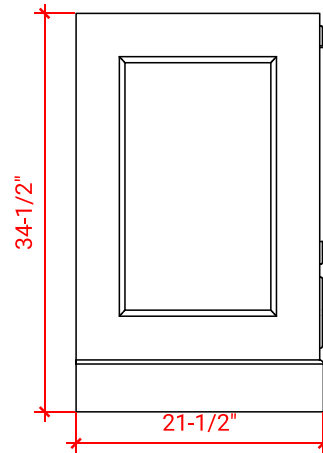

M036S-L

BASE CABINET DIMENSIONS

36" W x 21.5" D x 34.5" H

FEATURES

- Solid wood frame & plywood panels
- Dovetail drawers and joints
- Soft closing doors & drawers

HARDWARE FINISHES

Brushed Nickel Satin Brass Matte Black Polished Chrome

AVAILABLE COLORS

White Grey Midnight Blue

FRONT VIEW

SIDE VIEW

PLAN VIEW

37" LEFT RECTANGLE SINK COUNTERTOP WITH 0.75 IN. THICKNESS

ARIEL

OVERALL DIMENSIONS

37" W x 22" D x 0.75" H

COUNTERTOP OPTIONS

Carrara Marble
CW2-0375-L-REC-CT

FEATURES

- Solid countertop with mitered edges & seams
- Undermount white rectangular sink
- Pre-drilled for 8" widespread faucet

INCLUDED

- Countertop
- Matching Backsplash
- Rectangle Sink

COUNTERTOP PLAN VIEW

EDGE SIDE VIEW

THREE DIMENSIONAL COUNTERTOP VIEW