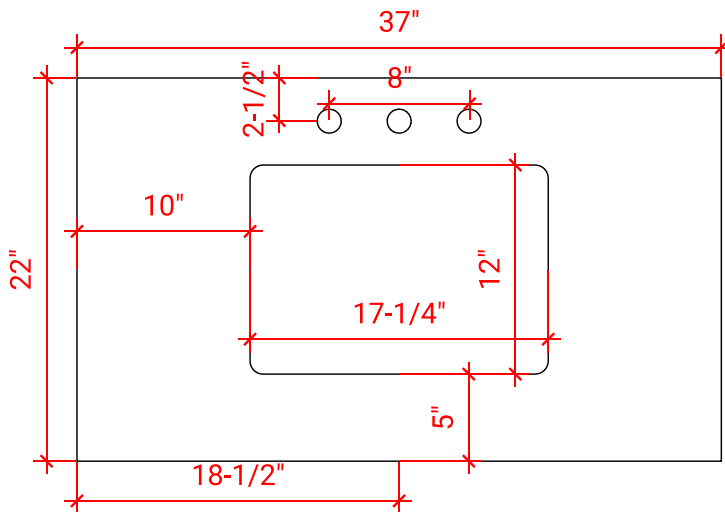

STAFFORD 36" SINGLE SINK BASE CABINET

ARIEL

M036S

BASE CABINET DIMENSIONS

36" W x 21.5" D x 34.5" H

FEATURES

- Solid wood frame & plywood panels
- Dovetail drawers and joints
- Soft closing doors & drawers

HARDWARE FINISHES

OVERALL DIMENSIONS

37" W x 22" D x 0.75" H

COUNTERTOP OPTIONS

Carrara Marble
CW2-037S-REC-CT

FEATURES

- Solid countertop with mitered edges & seams
- Undermount white rectangular sink
- Pre-drilled for 8" widespread faucet

INCLUDED

- Countertop
- Matching Backsplash
- Rectangle Sink

COUNTERTOP PLAN VIEW

EDGE SIDE VIEW

THREE DIMENSIONAL COUNTERTOP VIEW