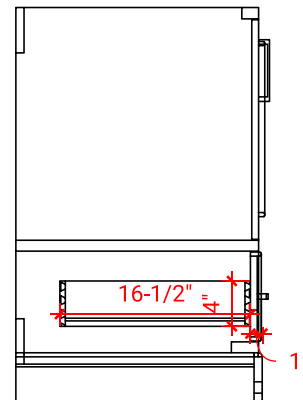

STAFFORD 36" SINGLE SINK BASE CABINET

ARIEL

M036S

BASE CABINET DIMENSIONS

36" W x 21.5" D x 34.5" H

FEATURES

- Solid wood frame & plywood panels
- Dovetail drawers and joints
- Soft closing doors & drawers

HARDWARE FINISHES

Brushed Nickel Satin Brass Matte Black Polished Chrome

AVAILABLE COLORS

White Grey Midnight Blue

FRONT VIEW

SIDE VIEW

PLAN VIEW

37" SINGLE RECTANGLE SINK COUNTERTOP WITH 0.75 IN. THICKNESS

ARIEL

OVERALL DIMENSIONS

37" W x 22" D x 0.75" H

COUNTERTOP OPTIONS

Carrara Marble
CW2-037S-REC-CT

FEATURES

- Solid countertop with mitered edges & seams
- Undermount white rectangular sink
- Pre-drilled for 8" widespread faucet

INCLUDED

- Countertop
- Matching Backsplash
- Rectangle Sink

COUNTERTOP PLAN VIEW

EDGE SIDE VIEW

THREE DIMENSIONAL COUNTERTOP VIEW