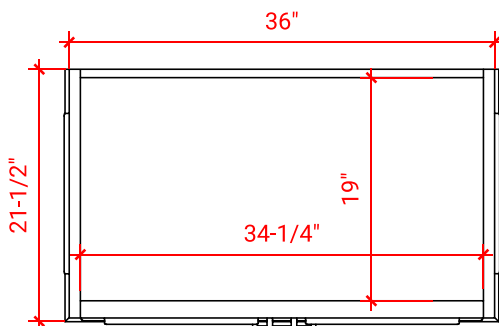

STAFFORD 36" SINGLE SINK BASE CABINET

ARIEL

M036S

BASE CABINET DIMENSIONS

36" W x 21.5" D x 34.5" H

FEATURES

- Solid wood frame & plywood panels
- Dovetail drawers and joints
- Soft closing doors & drawers

HARDWARE FINISHES

Brushed Nickel Satin Brass Matte Black Polished Chrome

AVAILABLE COLORS

White Grey Midnight Blue

FRONT VIEW

SIDE VIEW

PLAN VIEW

37" SINGLE RECTANGLE SINK COUNTERTOP WITH 0.75 IN. THICKNESS

ARIEL

OVERALL DIMENSIONS

37" W x 22" D x 0.75" H

COUNTERTOP OPTIONS

Carrara Marble
CW2-037S-REC-CT

FEATURES

- Solid countertop with mitered edges & seams
- Undermount white rectangular sink
- Pre-drilled for 8" widespread faucet

INCLUDED

- Countertop
- Matching Backsplash
- Rectangle Sink

COUNTERTOP PLAN VIEW

EDGE SIDE VIEW

THREE DIMENSIONAL COUNTERTOP VIEW