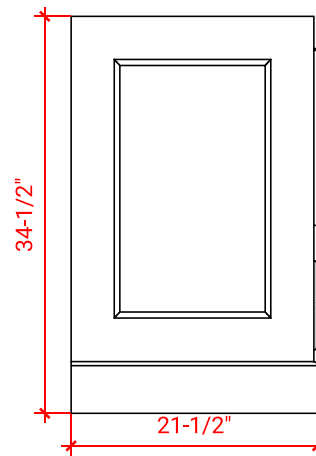

STAFFORD 36" SINGLE SINK BASE CABINET

ARIEL

M036S

BASE CABINET DIMENSIONS

36" W x 21.5" D x 34.5" H

FEATURES

- Solid wood frame & plywood panels
- Dovetail drawers and joints
- Soft closing doors & drawers

HARDWARE FINISHES

Brushed Nickel Satin Brass Matte Black Polished Chrome

AVAILABLE COLORS

White Grey Midnight Blue

FRONT VIEW

SIDE VIEW

PLAN VIEW

37" SINGLE RECTANGLE SINK COUNTERTOP WITH 0.75 IN. THICKNESS

ARIEL

OVERALL DIMENSIONS

37" W x 22" D x 0.75" H

COUNTERTOP OPTIONS

Carrara Marble
CW2-037S-REC-CT

FEATURES

- Solid countertop with mitered edges & seams
- Undermount white rectangular sink
- Pre-drilled for 8" widespread faucet

INCLUDED

- Countertop
- Matching Backsplash
- Rectangle Sink

COUNTERTOP PLAN VIEW

EDGE SIDE VIEW

THREE DIMENSIONAL COUNTERTOP VIEW