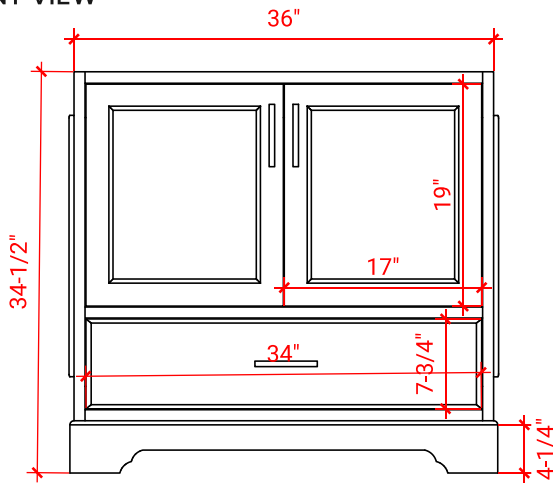

STAFFORD 36" SINGLE SINK BASE CABINET

ARIEL

M036S

BASE CABINET DIMENSIONS

36" W x 21.5" D x 34.5" H

FEATURES

- Solid wood frame & plywood panels
- Dovetail drawers and joints
- Soft closing doors & drawers

HARDWARE FINISHES

Brushed Nickel Satin Brass Matte Black Polished Chrome

AVAILABLE COLORS

White Grey Midnight Blue

FRONT VIEW

SIDE VIEW

PLAN VIEW

37" SINGLE RECTANGLE SINK COUNTERTOP WITH 0.75 IN. THICKNESS

ARIEL

OVERALL DIMENSIONS

37" W x 22" D x 0.75" H

COUNTERTOP OPTIONS

Carrara Marble
CW2-037S-REC-CT

FEATURES

- Solid countertop with mitered edges & seams
- Undermount white rectangular sink
- Pre-drilled for 8" widespread faucet

INCLUDED

- Countertop
- Matching Backsplash
- Rectangle Sink

COUNTERTOP PLAN VIEW

EDGE SIDE VIEW

THREE DIMENSIONAL COUNTERTOP VIEW