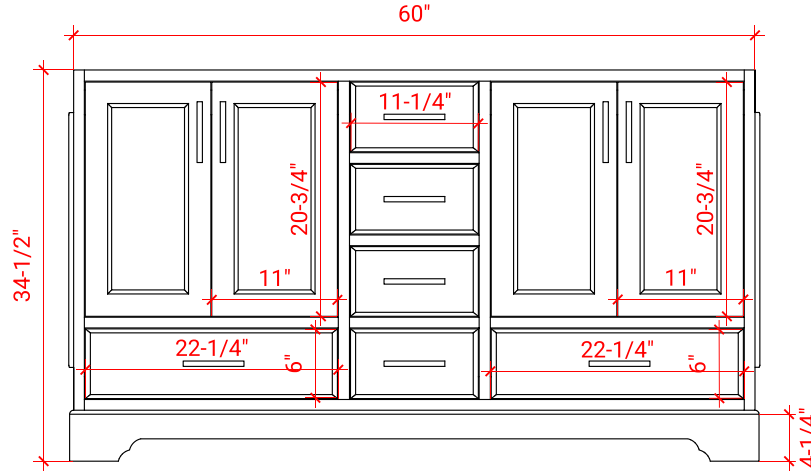

AVAILABLE COLORS

White   Grey   Midnight Blue

FRONT VIEW

SIDE VIEW