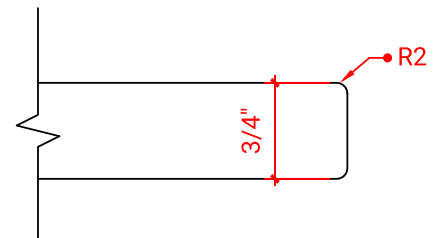

EDGE SIDE VIEW