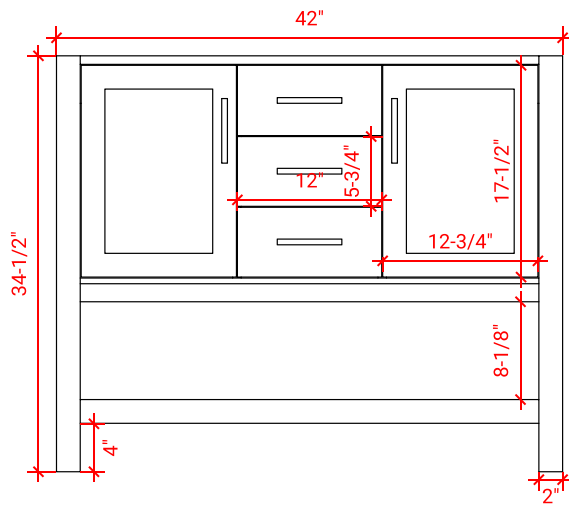

White   Grey   Espresso   Midnight Blue

FRONT VIEW