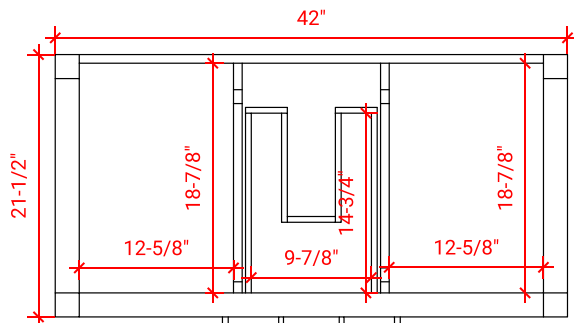

BAYHILL 43" CENTER SINK CABINET

ARIEL

R043S

BASE CABINET DIMENSIONS

42" W x 21.5" D x 34.5" H

FEATURES

- Solid wood frame & plywood panels
- Dovetail drawers and joints
- Soft closing doors & drawers

HARDWARE FINISHES

Satin Nickel   Satin Brass   Satin Black

AVAILABLE COLORS

White   Grey   Espresso   Midnight Blue

PLAN VIEW