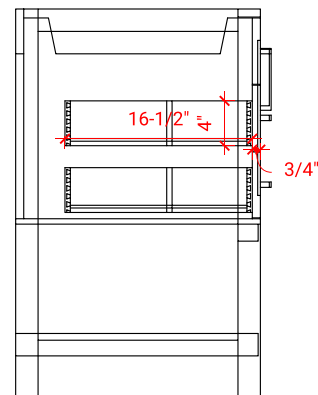

BAYHILL 43" CENTER SINK CABINET

ARIEL

R043S

BASE CABINET DIMENSIONS

42" W x 21.5" D x 34.5" H

FEATURES

- Solid wood frame & plywood panels
- Dovetail drawers and joints
- Soft closing doors & drawers

HARDWARE FINISHES

Satin Nickel   Satin Brass   Satin Black

AVAILABLE COLORS

White   Grey   Espresso   Midnight Blue

PLAN VIEW