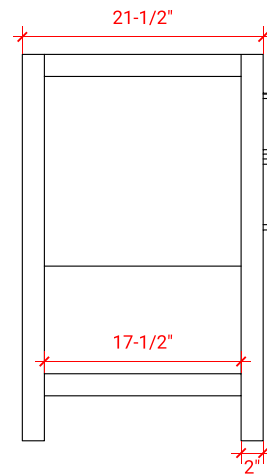

BAYHILL 43" CENTER SINK CABINET

ARIEL

R043S

BASE CABINET DIMENSIONS

42" W x 21.5" D x 34.5" H

FEATURES

- Solid wood frame & plywood panels
- Dovetail drawers and joints
- Soft closing doors & drawers

HARDWARE FINISHES

Satin Nickel   Satin Brass   Satin Black

AVAILABLE COLORS

White   Grey   Espresso   Midnight Blue

SIDE VIEW