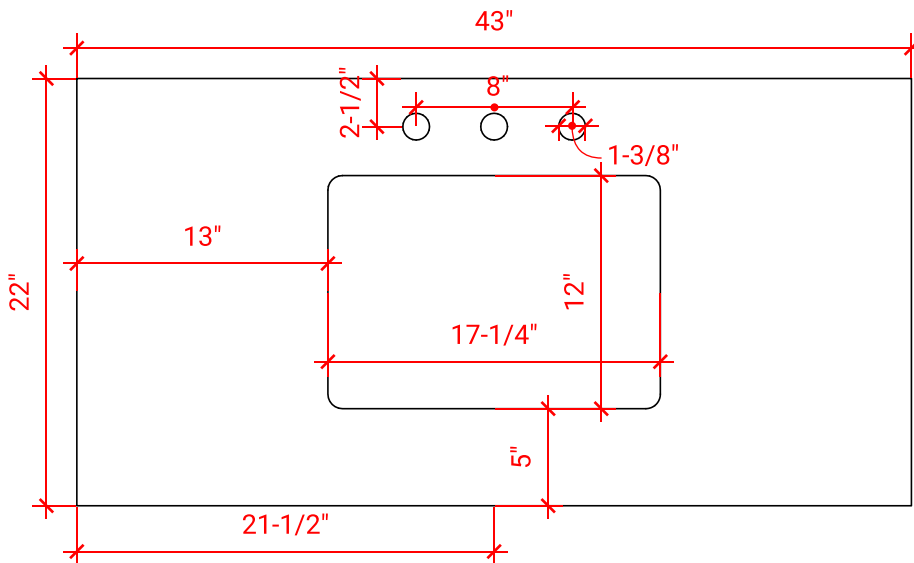

43" RECTANGLE SINK THIN COUNTERTOP

OVERALL DIMENSIONS

43" W x 22" D x 0.75" H

COUNTERTOP OPTIONS

FEATURES

- Solid countertop with mitered edges & seams
- Undermount white rectangular sink
- Pre-drilled for 8" widespread faucet

INCLUDED

- Countertop
- Matching Backsplash
- Sink

COUNTERTOP PLAN VIEW