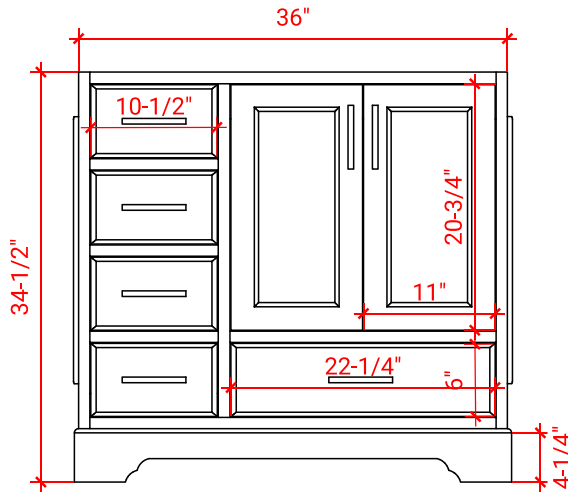

AVAILABLE COLORS

White   Grey   Midnight Blue

FRONT VIEW