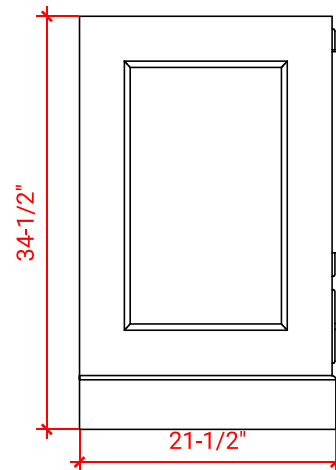

STAFFORD 36" RIGHT OFFSET CABINET

ARIEL

M036S-R

BASE CABINET DIMENSIONS

36" W x 21.5" D x 34.5" H

FEATURES

- Solid wood frame & plywood panels
- Dovetail drawers and joints
- Soft closing doors & drawers

HARDWARE FINISHES

Brushed Nickel   Satin Brass   Matte Black   Polished Chrome

AVAILABLE COLORS

White   Grey   Midnight Blue

SIDE VIEW