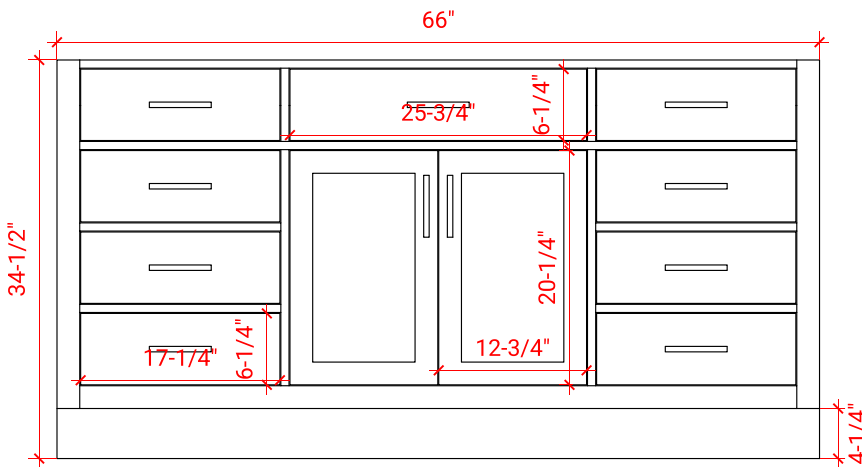

AVAILABLE COLORS

White   Grey   Midnight Blue

FRONT VIEW