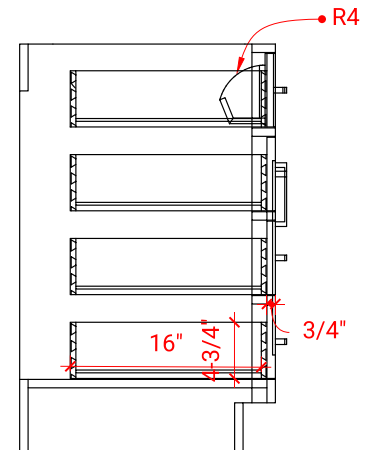

HEPBURN 66" SINGLE SINK BASE CABINET

ARIEL

T066S

BASE CABINET DIMENSIONS

66" W x 21.5" D x 34.5" H

FEATURES

- Solid wood frame & plywood panels
- Dovetail drawers and joints
- Soft closing doors & drawers

HARDWARE FINISHES

Brushed Nickel   Satin Brass   Matte Black   Polished Chrome

AVAILABLE COLORS

White   Grey   Midnight Blue

PLAN VIEW