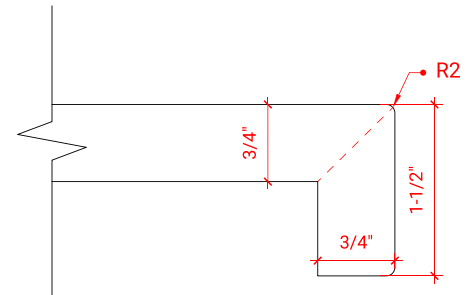

EDGE SIDE VIEW