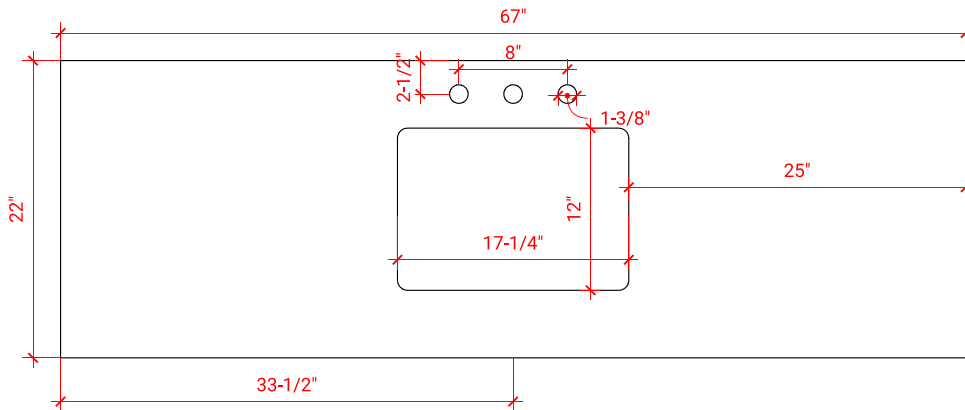

67" SINGLE RECTANGLE SINK COUNTERTOP WITH 1.5 IN. THICKNESS

ARIEL

OVERALL DIMENSIONS

67" W x 22" D x 1.5" H

COUNTERTOP OPTIONS

FEATURES

- Solid countertop with mitered edges & seams
- Undermount white rectangular sink
- Pre-drilled for 8" widespread faucet

INCLUDED

- Countertop
- Matching Backsplash
- Rectangle Sink

COUNTERTOP PLAN VIEW