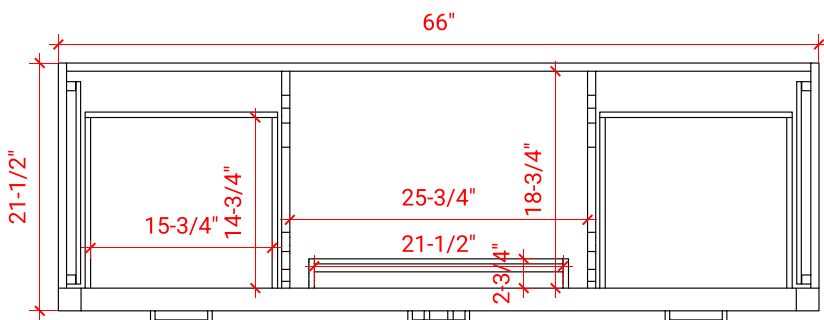

HEPBURN 66" SINGLE SINK BASE CABINET

ARIEL

T066S

BASE CABINET DIMENSIONS

66" W x 21.5" D x 34.5" H

FEATURES

- Solid wood frame & plywood panels
- Dovetail drawers and joints
- Soft closing doors & drawers

HARDWARE FINISHES

Brushed Nickel   Satin Brass   Matte Black   Polished Chrome

AVAILABLE COLORS

White   Grey   Midnight Blue

PLAN VIEW