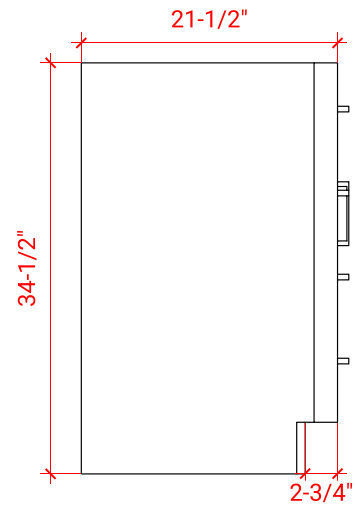

HEPBURN 66" SINGLE SINK BASE CABINET

ARIEL

T066S

BASE CABINET DIMENSIONS

66" W x 21.5" D x 34.5" H

FEATURES

- Solid wood frame & plywood panels
- Dovetail drawers and joints
- Soft closing doors & drawers

HARDWARE FINISHES

Brushed Nickel   Satin Brass   Matte Black   Polished Chrome

AVAILABLE COLORS

White   Grey   Midnight Blue

SIDE VIEW