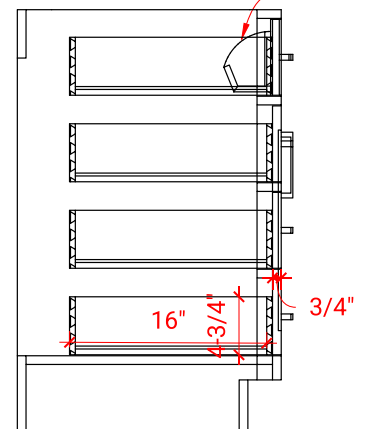

HEPBURN 66" DOUBLE SINK BASE CABINET

ARIEL

T066D

BASE CABINET DIMENSIONS

66" W x 21.5" D x 34.5" H

FEATURES

- Solid wood frame & plywood panels
- Dovetail drawers and joints
- Soft closing doors & drawers

HARDWARE FINISHES

Brushed Nickel Satin Brass Matte Black Polished Chrome

AVAILABLE COLORS

White Grey Midnight Blue

FRONT VIEW

SIDE VIEW

PLAN VIEW

67" DOUBLE RECTANGLE SINK COUNTERTOP WITH 0.75 IN. THICKNESS

ARIEL

OVERALL DIMENSIONS

67" W x 22" D x 0.75" H

COUNTERTOP OPTIONS

Carrara Marble
CW2-067D-REC-CT

FEATURES

- Solid countertop with mitered edges & seams
- Undermount white rectangular sink
- Pre-drilled for 8" widespread faucet

INCLUDED

- Countertop
- Matching Backsplash
- Rectangle Sinks

COUNTERTOP PLAN VIEW

EDGE SIDE VIEW

THREE DIMENSIONAL COUNTERTOP VIEW