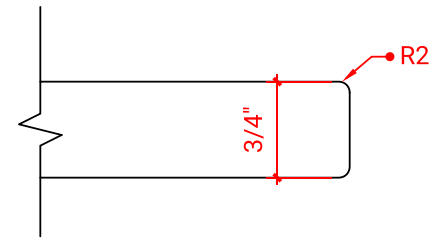

OVERALL DIMENSIONS

67" W x 22" D x 0.75" H

COUNTERTOP OPTIONS

Carrara Marble
CW2-067D-REC-CT

FEATURES

- Solid countertop with mitered edges & seams
- Undermount white rectangular sink
- Pre-drilled for 8" widespread faucet

INCLUDED

- Countertop
- Matching Backsplash
- Rectangle Sinks

COUNTERTOP PLAN VIEW

EDGE SIDE VIEW

THREE DIMENSIONAL COUNTERTOP VIEW