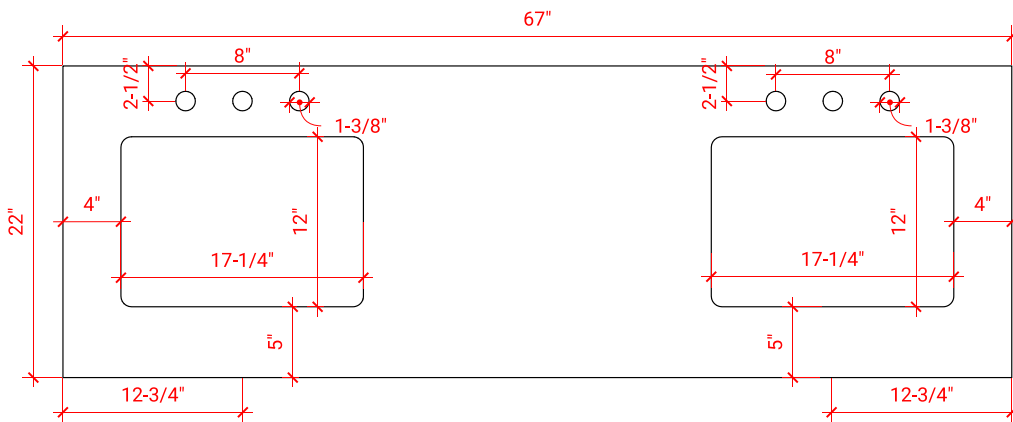

HEPBURN 66" DOUBLE SINK BASE CABINET

ARIEL

T066D

BASE CABINET DIMENSIONS

66" W x 21.5" D x 34.5" H

FEATURES

- Solid wood frame & plywood panels
- Dovetail drawers and joints
- Soft closing doors & drawers

HARDWARE FINISHES

OVERALL DIMENSIONS

67" W x 22" D x 0.75" H

COUNTERTOP OPTIONS

Carrara Marble
CW2-067D-REC-CT

FEATURES

- Solid countertop with mitered edges & seams
- Undermount white rectangular sink
- Pre-drilled for 8" widespread faucet

INCLUDED

- Countertop
- Matching Backsplash
- Rectangle Sinks

COUNTERTOP PLAN VIEW

EDGE SIDE VIEW

THREE DIMENSIONAL COUNTERTOP VIEW