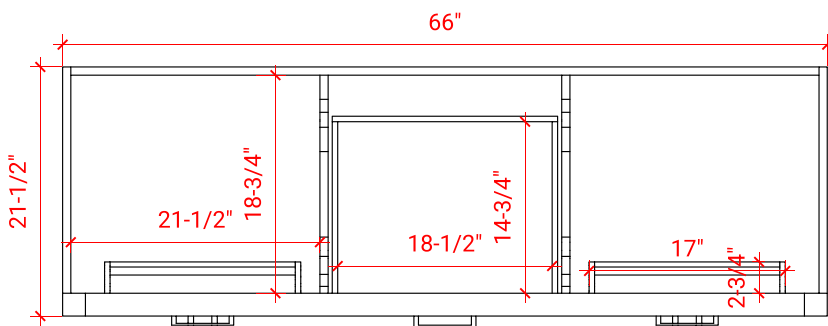

HEPBURN 66" DOUBLE SINK BASE CABINET

ARIEL

T066D

BASE CABINET DIMENSIONS

66" W x 21.5" D x 34.5" H

FEATURES

- Solid wood frame & plywood panels
- Dovetail drawers and joints
- Soft closing doors & drawers

HARDWARE FINISHES

Brushed Nickel Satin Brass Matte Black Polished Chrome

AVAILABLE COLORS

White Grey Midnight Blue

FRONT VIEW

SIDE VIEW

PLAN VIEW

67" DOUBLE RECTANGLE SINK COUNTERTOP WITH 0.75 IN. THICKNESS

ARIEL

OVERALL DIMENSIONS

67" W x 22" D x 0.75" H

COUNTERTOP OPTIONS

Carrara Marble
CW2-067D-REC-CT

FEATURES

- Solid countertop with mitered edges & seams
- Undermount white rectangular sink
- Pre-drilled for 8" widespread faucet

INCLUDED

- Countertop
- Matching Backsplash
- Rectangle Sinks

COUNTERTOP PLAN VIEW

EDGE SIDE VIEW

THREE DIMENSIONAL COUNTERTOP VIEW