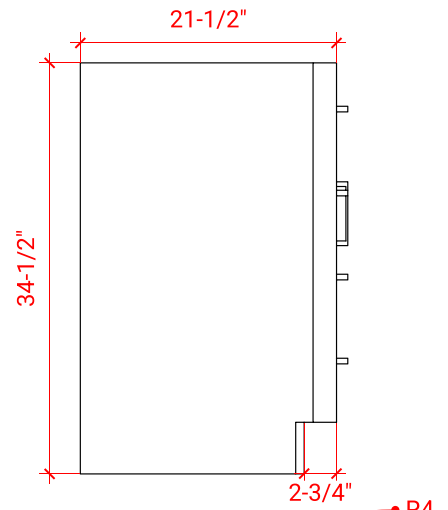

HEPBURN 66" DOUBLE SINK BASE CABINET

ARIEL

T066D

BASE CABINET DIMENSIONS

66" W x 21.5" D x 34.5" H

FEATURES

- Solid wood frame & plywood panels
- Dovetail drawers and joints
- Soft closing doors & drawers

HARDWARE FINISHES

Brushed Nickel Satin Brass Matte Black Polished Chrome

AVAILABLE COLORS

White Grey Midnight Blue

FRONT VIEW

SIDE VIEW

PLAN VIEW

67" DOUBLE RECTANGLE SINK COUNTERTOP WITH 0.75 IN. THICKNESS

ARIEL

OVERALL DIMENSIONS

67" W x 22" D x 0.75" H

COUNTERTOP OPTIONS

Carrara Marble
CW2-067D-REC-CT

FEATURES

- Solid countertop with mitered edges & seams
- Undermount white rectangular sink
- Pre-drilled for 8" widespread faucet

INCLUDED

- Countertop
- Matching Backsplash
- Rectangle Sinks

COUNTERTOP PLAN VIEW

EDGE SIDE VIEW

THREE DIMENSIONAL COUNTERTOP VIEW