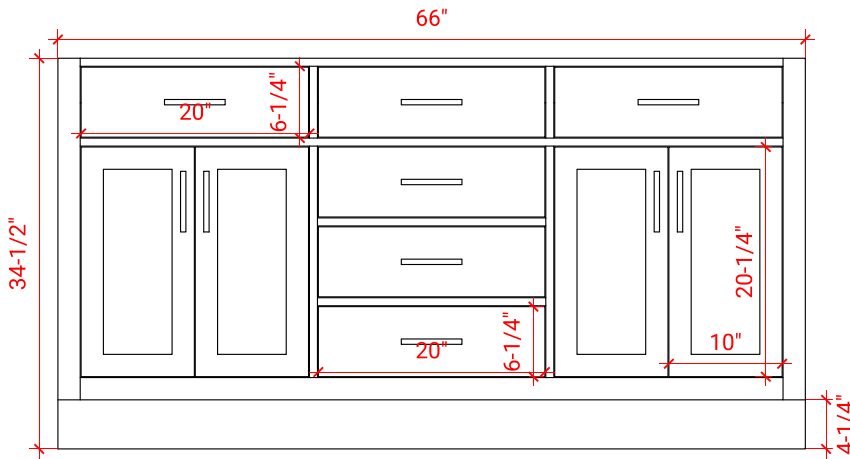

HEPBURN 66" DOUBLE SINK BASE CABINET

ARIEL

T066D

BASE CABINET DIMENSIONS

66" W x 21.5" D x 34.5" H

FEATURES

- Solid wood frame & plywood panels
- Dovetail drawers and joints
- Soft closing doors & drawers

HARDWARE FINISHES

Brushed Nickel Satin Brass Matte Black Polished Chrome

AVAILABLE COLORS

White Grey Midnight Blue

FRONT VIEW

SIDE VIEW

PLAN VIEW

67" DOUBLE RECTANGLE SINK COUNTERTOP WITH 0.75 IN. THICKNESS

ARIEL

OVERALL DIMENSIONS

67" W x 22" D x 0.75" H

COUNTERTOP OPTIONS

Carrara Marble
CW2-067D-REC-CT

FEATURES

- Solid countertop with mitered edges & seams
- Undermount white rectangular sink
- Pre-drilled for 8" widespread faucet

INCLUDED

- Countertop
- Matching Backsplash
- Rectangle Sinks

COUNTERTOP PLAN VIEW

EDGE SIDE VIEW

THREE DIMENSIONAL COUNTERTOP VIEW