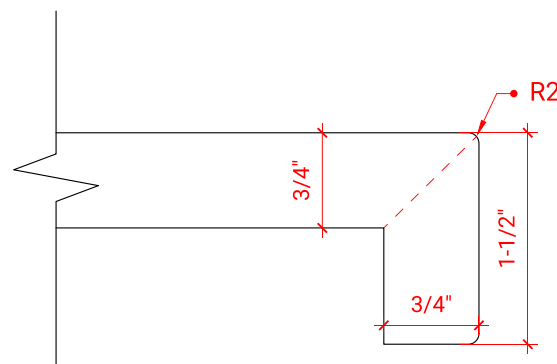

BAYHILL 61" SINGLE SINK CABINET

ARIEL

R061S

BASE CABINET DIMENSIONS

60" W x 21.5" D x 34.5" H

FEATURES

- Solid wood frame & plywood panels
- Dovetail drawers and joints
- Soft closing doors & drawers

HARDWARE FINISHES

AVAILABLE COLORS

FRONT VIEW

SIDE VIEW

PLAN VIEW

61" RECTANGLE SINK THIN COUNTERTOP

OVERALL DIMENSIONS

61" W x 22" D x 1.5" H

COUNTERTOP OPTIONS

Carrara Marble
CW-061S-REC-CT

White Quartz
WQ-061S-REC-CT

FEATURES

- Solid countertop with mitered edges & seams
- Undermount white rectangular sink
- Pre-drilled for 8" widespread faucet

INCLUDED

- Countertop
- Matching Backsplash
- Sink

COUNTERTOP PLAN VIEW

EDGE SIDE VIEW

THREE DIMENSIONAL COUNTERTOP VIEW