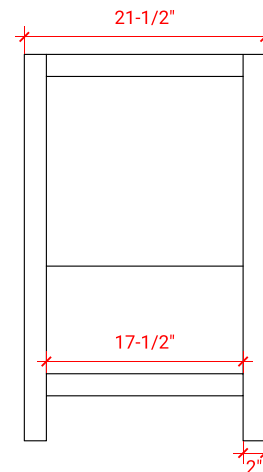

BAYHILL 61" SINGLE SINK CABINET

ARIEL

R061S

BASE CABINET DIMENSIONS

60" W x 21.5" D x 34.5" H

FEATURES

- Solid wood frame & plywood panels
- Dovetail drawers and joints
- Soft closing doors & drawers

HARDWARE FINISHES

AVAILABLE COLORS

FRONT VIEW

SIDE VIEW

PLAN VIEW

61" RECTANGLE SINK THIN COUNTERTOP

OVERALL DIMENSIONS

61" W x 22" D x 1.5" H

COUNTERTOP OPTIONS

Carrara Marble
CW-061S-REC-CT

White Quartz
WQ-061S-REC-CT

FEATURES

- Solid countertop with mitered edges & seams
- Undermount white rectangular sink
- Pre-drilled for 8" widespread faucet

INCLUDED

- Countertop
- Matching Backsplash
- Sink

COUNTERTOP PLAN VIEW

EDGE SIDE VIEW

THREE DIMENSIONAL COUNTERTOP VIEW