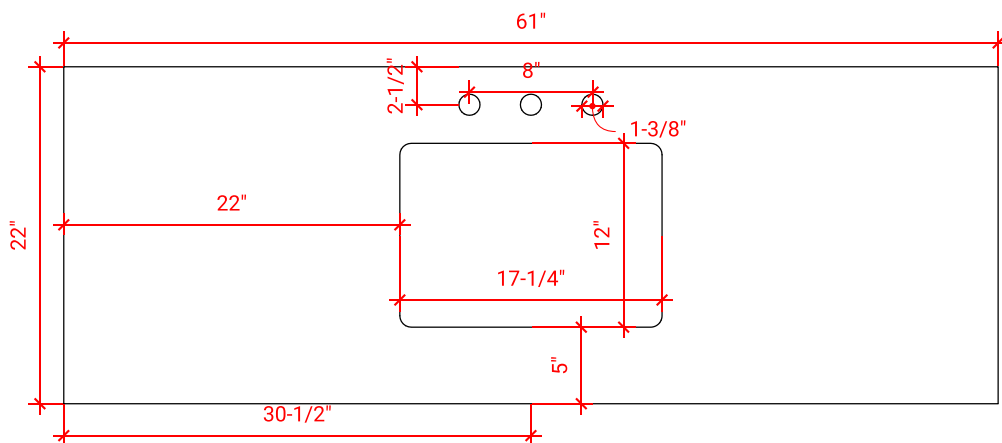

BAYHILL 61" SINGLE SINK CABINET

ARIEL

R061S

BASE CABINET DIMENSIONS

60" W x 21.5" D x 34.5" H

FEATURES

- Solid wood frame & plywood panels
- Dovetail drawers and joints
- Soft closing doors & drawers

HARDWARE FINISHES

AVAILABLE COLORS

FRONT VIEW

SIDE VIEW

PLAN VIEW

61" RECTANGLE SINK THIN COUNTERTOP

OVERALL DIMENSIONS

61" W x 22" D x 1.5" H

COUNTERTOP OPTIONS

Carrara Marble
CW-061S-REC-CT

White Quartz
WQ-061S-REC-CT

FEATURES

- Solid countertop with mitered edges & seams
- Undermount white rectangular sink
- Pre-drilled for 8" widespread faucet

INCLUDED

- Countertop
- Matching Backsplash
- Sink

COUNTERTOP PLAN VIEW

EDGE SIDE VIEW

THREE DIMENSIONAL COUNTERTOP VIEW