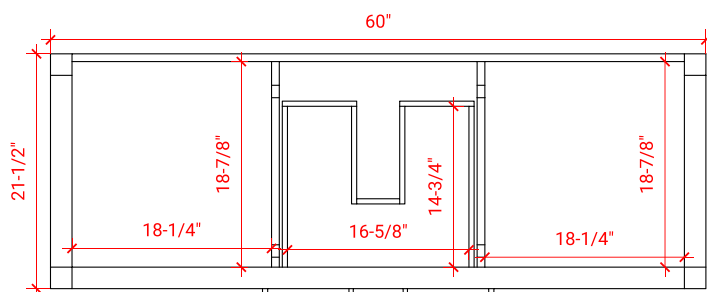

BAYHILL 61" SINGLE SINK CABINET

ARIEL

R061S

BASE CABINET DIMENSIONS

60" W x 21.5" D x 34.5" H

FEATURES

- Solid wood frame & plywood panels
- Dovetail drawers and joints
- Soft closing doors & drawers

HARDWARE FINISHES

AVAILABLE COLORS

FRONT VIEW

SIDE VIEW

PLAN VIEW

61" RECTANGLE SINK THIN COUNTERTOP

OVERALL DIMENSIONS

61" W x 22" D x 1.5" H

COUNTERTOP OPTIONS

COUNTERTOP PLAN VIEW

EDGE SIDE VIEW

THREE DIMENSIONAL COUNTERTOP VIEW