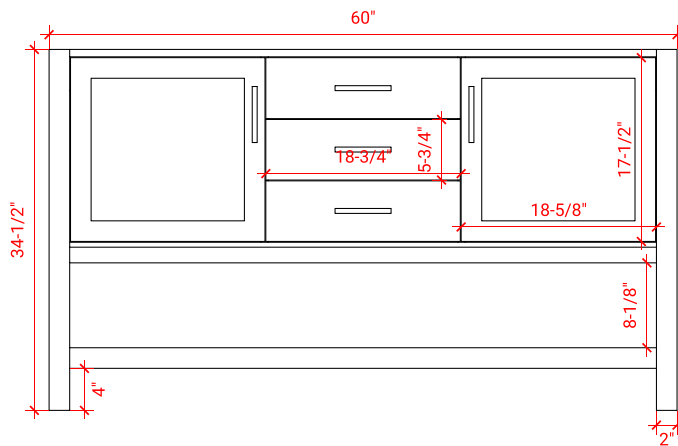

BAYHILL 61" SINGLE SINK CABINET

ARIEL

R061S

BASE CABINET DIMENSIONS

60" W x 21.5" D x 34.5" H

FEATURES

- Solid wood frame & plywood panels
- Dovetail drawers and joints
- Soft closing doors & drawers

HARDWARE FINISHES

AVAILABLE COLORS

FRONT VIEW

SIDE VIEW

PLAN VIEW

61" RECTANGLE SINK THIN COUNTERTOP

OVERALL DIMENSIONS

61" W x 22" D x 1.5" H

COUNTERTOP OPTIONS

Carrara Marble
CW-061S-REC-CT

White Quartz
WQ-061S-REC-CT

FEATURES

- Solid countertop with mitered edges & seams
- Undermount white rectangular sink
- Pre-drilled for 8" widespread faucet

INCLUDED

- Countertop
- Matching Backsplash
- Sink

COUNTERTOP PLAN VIEW

EDGE SIDE VIEW

THREE DIMENSIONAL COUNTERTOP VIEW