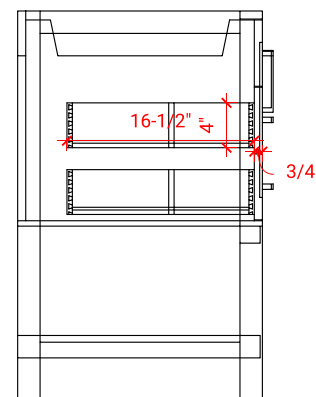

BAYHILL 61" SINGLE SINK CABINET

ARIEL

R061S

BASE CABINET DIMENSIONS

60" W x 21.5" D x 34.5" H

FEATURES

- Solid wood frame & plywood panels
- Dovetail drawers and joints
- Soft closing doors & drawers

HARDWARE FINISHES

AVAILABLE COLORS

FRONT VIEW

SIDE VIEW

PLAN VIEW

61" RECTANGLE SINK THIN COUNTERTOP

OVERALL DIMENSIONS

61" W x 22" D x 1.5" H

COUNTERTOP OPTIONS

COUNTERTOP PLAN VIEW

EDGE SIDE VIEW

THREE DIMENSIONAL COUNTERTOP VIEW