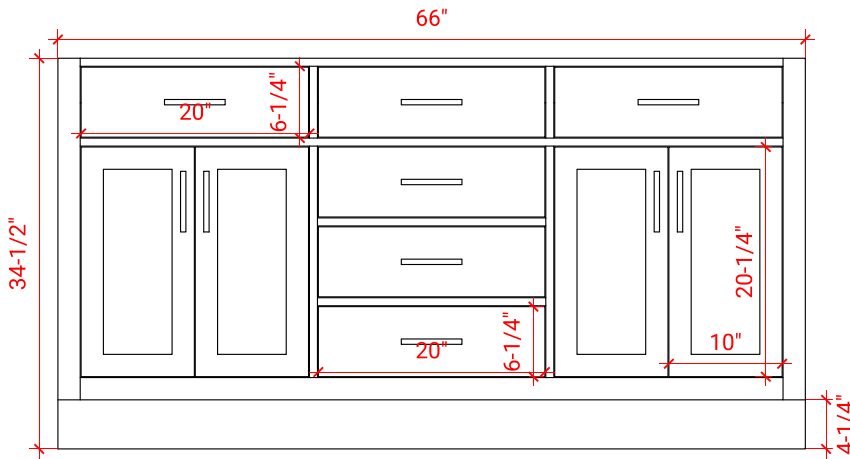

AVAILABLE COLORS

White   Grey   Midnight Blue

FRONT VIEW