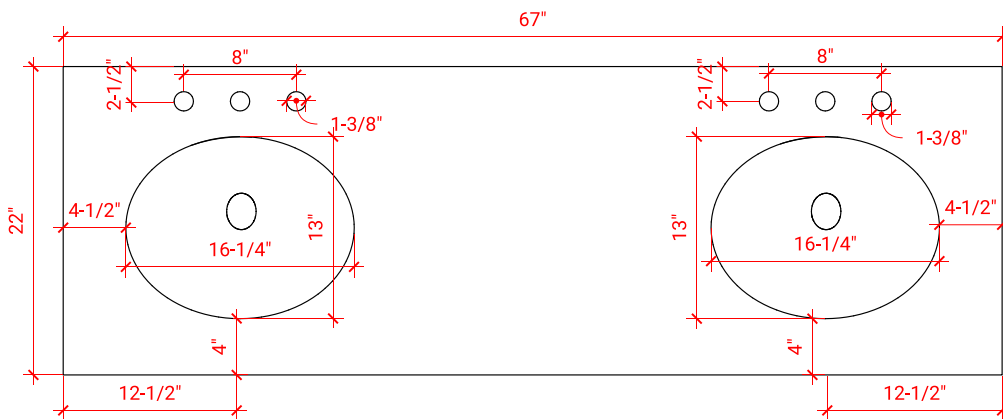

67" DOUBLE OVAL SINK COUNTERTOP WITH 0.75 IN. THICKNESS

ARIEL

OVERALL DIMENSIONS

67" W x 22" D x 0.75" H

COUNTERTOP OPTIONS

FEATURES

- Solid countertop with mitered edges & seams
- Undermount white oval sink
- Pre-drilled for 8" widespread faucet

INCLUDED

- Countertop
- Matching Backsplash
- Oval Sinks

COUNTERTOP PLAN VIEW