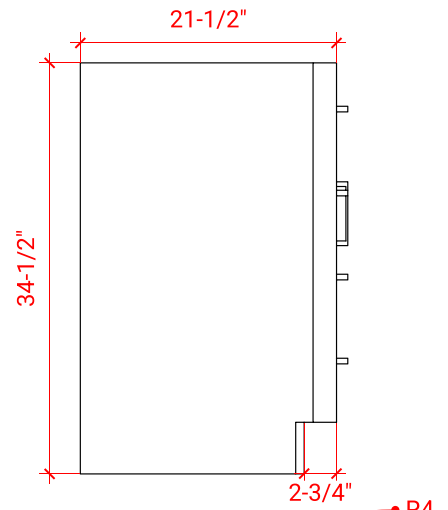

HEPBURN 66" DOUBLE SINK BASE CABINET

ARIEL

T066D

BASE CABINET DIMENSIONS

66" W x 21.5" D x 34.5" H

FEATURES

- Solid wood frame & plywood panels
- Dovetail drawers and joints
- Soft closing doors & drawers

HARDWARE FINISHES

Brushed Nickel   Satin Brass   Matte Black   Polished Chrome

AVAILABLE COLORS

White   Grey   Midnight Blue

SIDE VIEW