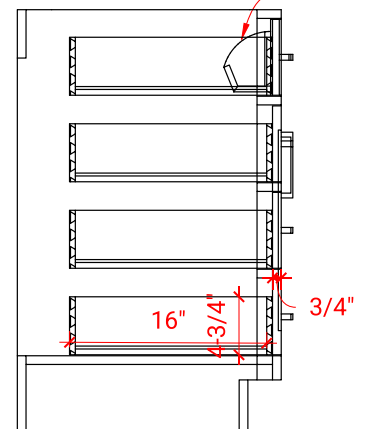

HEPBURN 66" DOUBLE SINK BASE CABINET

ARIEL

T066D

BASE CABINET DIMENSIONS

66" W x 21.5" D x 34.5" H

FEATURES

- Solid wood frame & plywood panels
- Dovetail drawers and joints
- Soft closing doors & drawers

HARDWARE FINISHES

Brushed Nickel   Satin Brass   Matte Black   Polished Chrome

AVAILABLE COLORS

White   Grey   Midnight Blue

PLAN VIEW