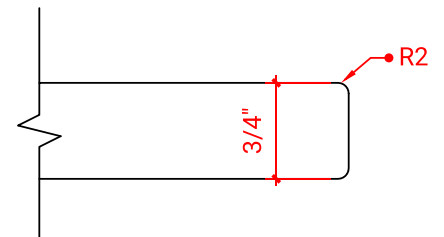

EDGE SIDE VIEW