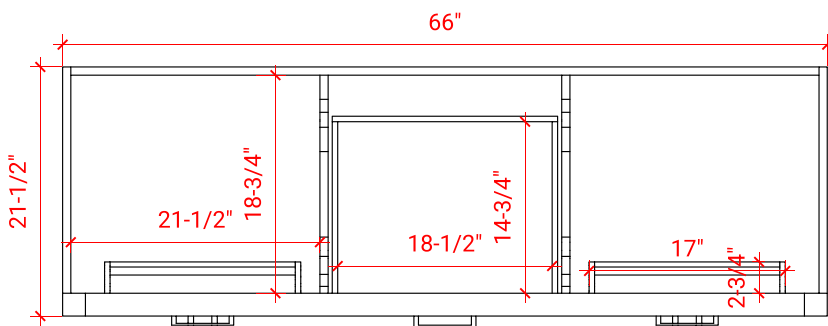

HEPBURN 66" DOUBLE SINK BASE CABINET

ARIEL

T066D

BASE CABINET DIMENSIONS

66" W x 21.5" D x 34.5" H

FEATURES

- Solid wood frame & plywood panels
- Dovetail drawers and joints
- Soft closing doors & drawers

HARDWARE FINISHES

Brushed Nickel   Satin Brass   Matte Black   Polished Chrome

AVAILABLE COLORS

White   Grey   Midnight Blue

PLAN VIEW