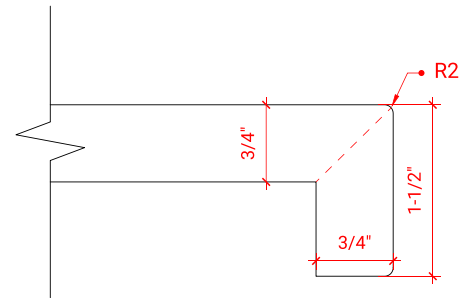

EDGE SIDE VIEW