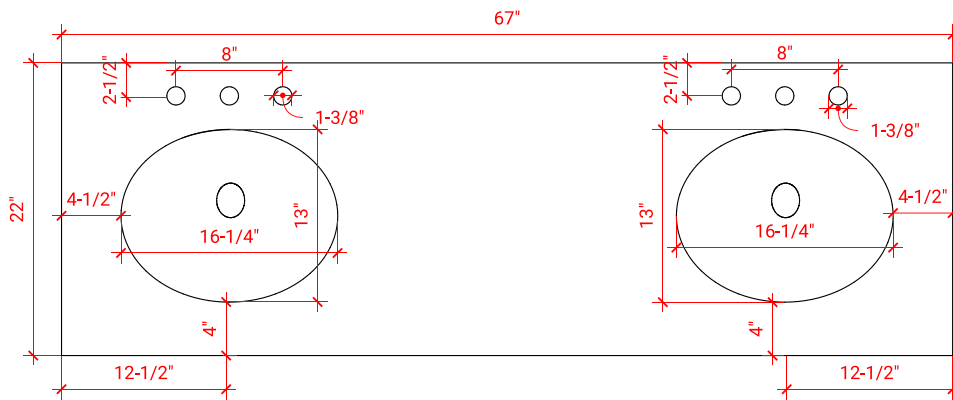

67" DOUBLE OVAL SINK COUNTERTOP WITH 1.5 IN. THICKNESS

ARIEL

OVERALL DIMENSIONS

67" W x 22" D x 1.5" H

COUNTERTOP OPTIONS

FEATURES

- Solid countertop with mitered edges & seams
- Undermount white oval sink
- Pre-drilled for 8" widespread faucet

INCLUDED

- Countertop
- Matching Backsplash
- Oval Sinks

COUNTERTOP PLAN VIEW