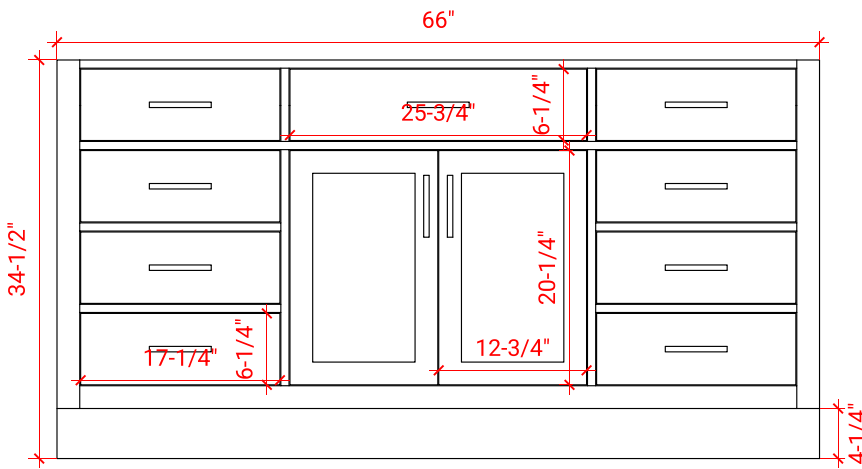

AVAILABLE COLORS

White   Grey   Midnight Blue

FRONT VIEW