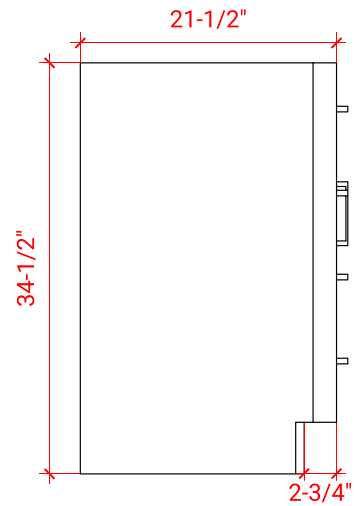

HEPBURN 66" SINGLE SINK BASE CABINET

ARIEL

T066S

BASE CABINET DIMENSIONS

66" W x 21.5" D x 34.5" H

FEATURES

- Solid wood frame & plywood panels
- Dovetail drawers and joints
- Soft closing doors & drawers

HARDWARE FINISHES

Brushed Nickel   Satin Brass   Matte Black   Polished Chrome

AVAILABLE COLORS

White   Grey   Midnight Blue

SIDE VIEW