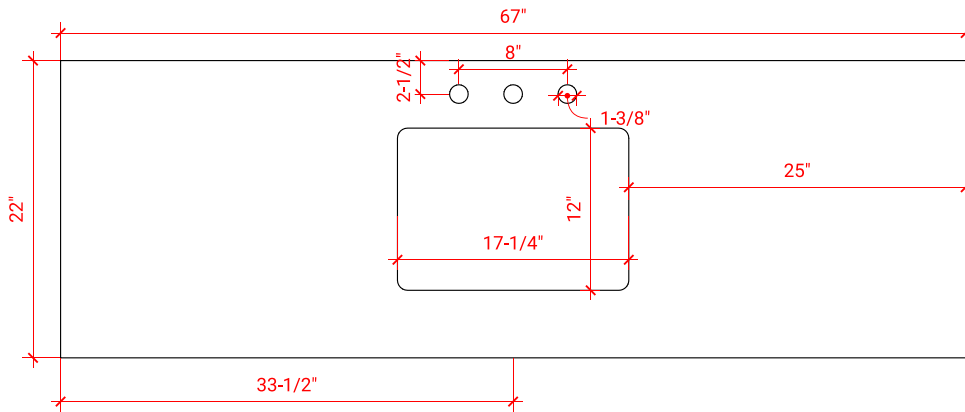

CAMBRIDGE 66" SINGLE SINK BASE CABINET

ARIEL

A066S

BASE CABINET DIMENSIONS

66" W x 21.5" D x 34.5" H

FEATURES

- Solid wood frame & plywood panels
- Dovetail drawers and joints
- Soft closing doors & drawers

ARIEL

OVERALL DIMENSIONS

67" W x 22" D x 1.5" H

COUNTERTOP OPTIONS

Carrara Marble
CW-067S-REC-CT

White Quartz
WQ-067S-REC-CT

FEATURES

- Solid countertop with mitered edges & seams
- Undermount white rectangular sink
- Pre-drilled for 8" widespread faucet

INCLUDED

- Countertop
- Matching Backsplash
- Rectangle Sink

COUNTERTOP PLAN VIEW

EDGE SIDE VIEW

THREE DIMENSIONAL COUNTERTOP VIEW