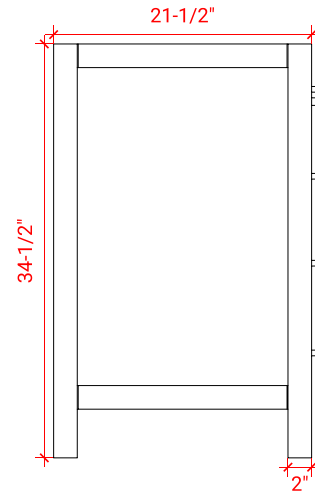

CAMBRIDGE 66" SINGLE SINK BASE CABINET

ARIEL

A066S

BASE CABINET DIMENSIONS

66" W x 21.5" D x 34.5" H

FEATURES

- Solid wood frame & plywood panels
- Dovetail drawers and joints
- Soft closing doors & drawers

HARDWARE FINISHES

Brushed Nickel Satin Brass Matte Black Polished Chrome

AVAILABLE COLORS

White Grey Midnight Blue Espresso

FRONT VIEW

SIDE VIEW

PLAN VIEW

67" SINGLE RECTANGLE SINK COUNTERTOP WITH 1.5 IN. THICKNESS

ARIEL

OVERALL DIMENSIONS

67" W x 22" D x 1.5" H

COUNTERTOP OPTIONS

Carrara Marble
CW-067S-REC-CT

White Quartz
WQ-067S-REC-CT

FEATURES

- Solid countertop with mitered edges & seams
- Undermount white rectangular sink
- Pre-drilled for 8" widespread faucet

INCLUDED

- Countertop
- Matching Backsplash
- Rectangle Sink

COUNTERTOP PLAN VIEW

EDGE SIDE VIEW

THREE DIMENSIONAL COUNTERTOP VIEW