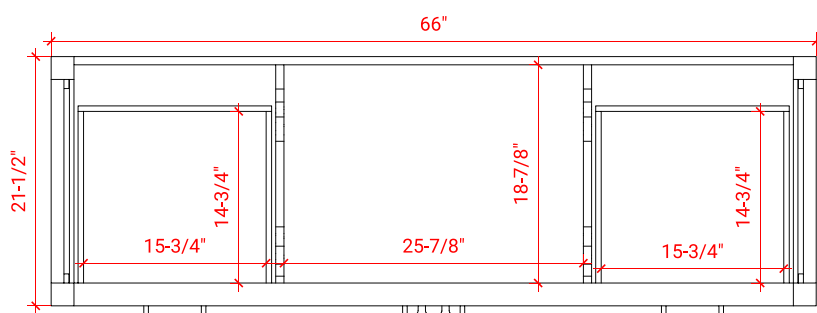

CAMBRIDGE 66" SINGLE SINK BASE CABINET

ARIEL

A066S

BASE CABINET DIMENSIONS

66" W x 21.5" D x 34.5" H

FEATURES

- Solid wood frame & plywood panels
- Dovetail drawers and joints
- Soft closing doors & drawers

HARDWARE FINISHES

Brushed Nickel Satin Brass Matte Black Polished Chrome

AVAILABLE COLORS

White Grey Midnight Blue Espresso

FRONT VIEW

SIDE VIEW

PLAN VIEW

67" SINGLE RECTANGLE SINK COUNTERTOP WITH 1.5 IN. THICKNESS

ARIEL

OVERALL DIMENSIONS

67" W x 22" D x 1.5" H

COUNTERTOP OPTIONS

Carrara Marble
CW-067S-REC-CT

White Quartz
WQ-067S-REC-CT

FEATURES

- Solid countertop with mitered edges & seams
- Undermount white rectangular sink
- Pre-drilled for 8" widespread faucet

INCLUDED

- Countertop
- Matching Backsplash
- Rectangle Sink

COUNTERTOP PLAN VIEW

EDGE SIDE VIEW

THREE DIMENSIONAL COUNTERTOP VIEW