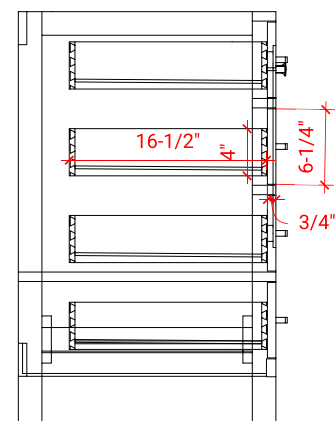

CAMBRIDGE 66" SINGLE SINK BASE CABINET

ARIEL

A066S

BASE CABINET DIMENSIONS

66" W x 21.5" D x 34.5" H

FEATURES

- Solid wood frame & plywood panels
- Dovetail drawers and joints
- Soft closing doors & drawers

HARDWARE FINISHES

Brushed Nickel Satin Brass Matte Black Polished Chrome

AVAILABLE COLORS

White Grey Midnight Blue Espresso

FRONT VIEW

SIDE VIEW

PLAN VIEW

67" SINGLE RECTANGLE SINK COUNTERTOP WITH 1.5 IN. THICKNESS

ARIEL

OVERALL DIMENSIONS

67" W x 22" D x 1.5" H

COUNTERTOP OPTIONS

Carrara Marble
CW-067S-REC-CT

White Quartz
WQ-067S-REC-CT

FEATURES

- Solid countertop with mitered edges & seams
- Undermount white rectangular sink
- Pre-drilled for 8" widespread faucet

INCLUDED

- Countertop
- Matching Backsplash
- Rectangle Sink

COUNTERTOP PLAN VIEW

EDGE SIDE VIEW

THREE DIMENSIONAL COUNTERTOP VIEW