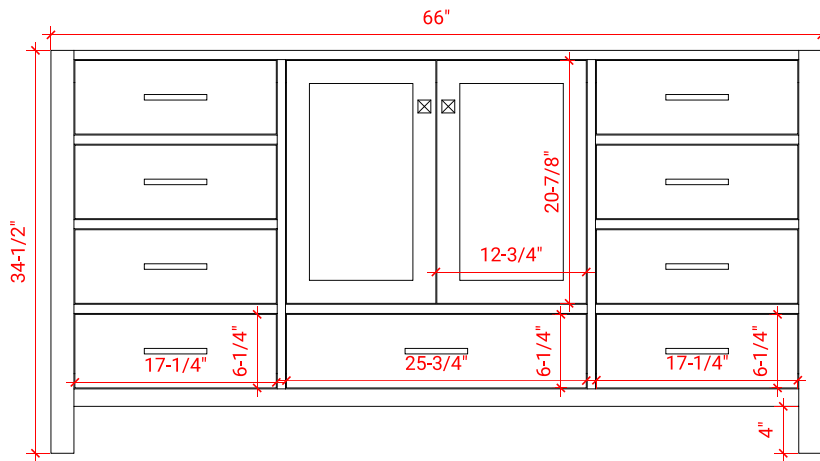

CAMBRIDGE 66" SINGLE SINK BASE CABINET

ARIEL

A066S

BASE CABINET DIMENSIONS

66" W x 21.5" D x 34.5" H

FEATURES

- Solid wood frame & plywood panels
- Dovetail drawers and joints
- Soft closing doors & drawers

HARDWARE FINISHES

Brushed Nickel Satin Brass Matte Black Polished Chrome

AVAILABLE COLORS

White Grey Midnight Blue Espresso

FRONT VIEW

SIDE VIEW

PLAN VIEW

67" SINGLE RECTANGLE SINK COUNTERTOP WITH 1.5 IN. THICKNESS

ARIEL

OVERALL DIMENSIONS

67" W x 22" D x 1.5" H

COUNTERTOP OPTIONS

Carrara Marble
CW-067S-REC-CT

White Quartz
WQ-067S-REC-CT

FEATURES

- Solid countertop with mitered edges & seams
- Undermount white rectangular sink
- Pre-drilled for 8" widespread faucet

INCLUDED

- Countertop
- Matching Backsplash
- Rectangle Sink

COUNTERTOP PLAN VIEW

EDGE SIDE VIEW

THREE DIMENSIONAL COUNTERTOP VIEW