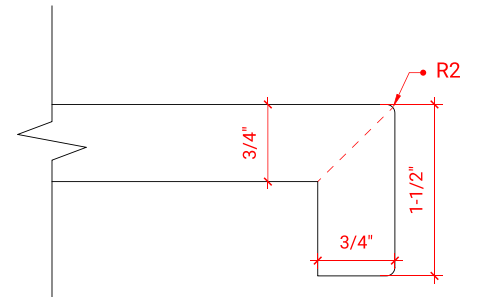

CAMBRIDGE 66" SINGLE SINK BASE CABINET

ARIEL

A066S

BASE CABINET DIMENSIONS

66" W x 21.5" D x 34.5" H

FEATURES

- Solid wood frame & plywood panels
- Dovetail drawers and joints
- Soft closing doors & drawers

ARIEL

OVERALL DIMENSIONS

67" W x 22" D x 1.5" H

COUNTERTOP OPTIONS

Carrara Marble
CW-067S-REC-CT

White Quartz
WQ-067S-REC-CT

FEATURES

- Solid countertop with mitered edges & seams
- Undermount white rectangular sink
- Pre-drilled for 8" widespread faucet

INCLUDED

- Countertop
- Matching Backsplash
- Rectangle Sink

COUNTERTOP PLAN VIEW

EDGE SIDE VIEW

THREE DIMENSIONAL COUNTERTOP VIEW