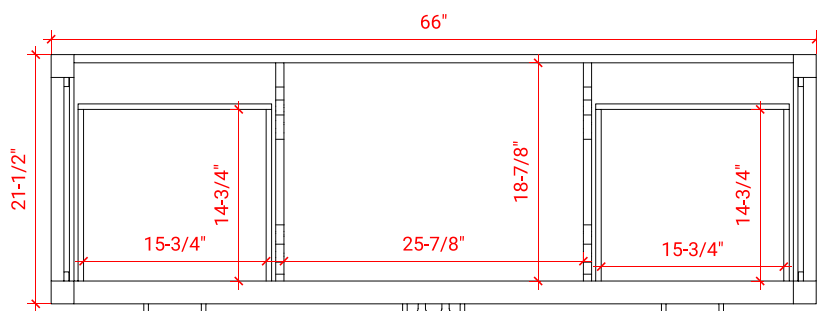

CAMBRIDGE 66" SINGLE SINK BASE CABINET

ARIEL

A066S

BASE CABINET DIMENSIONS

66" W x 21.5" D x 34.5" H

FEATURES

- Solid wood frame & plywood panels
- Dovetail drawers and joints
- Soft closing doors & drawers

HARDWARE FINISHES

Brushed Nickel   Satin Brass   Matte Black   Polished Chrome

AVAILABLE COLORS

White   Grey   Midnight Blue   Espresso

PLAN VIEW