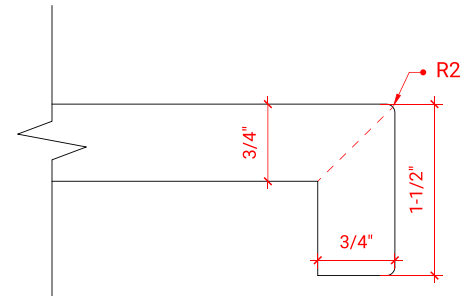

CAMBRIDGE 66" SINGLE SINK BASE CABINET

ARIEL

A066S

BASE CABINET DIMENSIONS

66" W x 21.5" D x 34.5" H

FEATURES

- Solid wood frame & plywood panels
- Dovetail drawers and joints
- Soft closing doors & drawers

ARIEL

OVERALL DIMENSIONS

67" W x 22" D x 1.5" H

COUNTERTOP OPTIONS

Carrara Marble
CW-067S-OVL-CT

White Quartz
WQ-067S-OVL-CT

FEATURES

- Solid countertop with mitered edges & seams
- Undermount white oval sink
- Pre-drilled for 8" widespread faucet

INCLUDED

- Countertop
- Matching Backsplash
- Oval Sink

COUNTERTOP PLAN VIEW

EDGE SIDE VIEW

THREE DIMENSIONAL COUNTERTOP VIEW