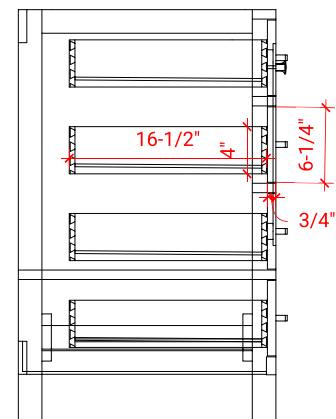

CAMBRIDGE 66" SINGLE SINK BASE CABINET

ARIEL

A066S

BASE CABINET DIMENSIONS

66" W x 21.5" D x 34.5" H

FEATURES

- Solid wood frame & plywood panels
- Dovetail drawers and joints
- Soft closing doors & drawers

HARDWARE FINISHES

Brushed Nickel   Satin Brass   Matte Black   Polished Chrome

AVAILABLE COLORS

White   Grey   Midnight Blue   Espresso

PLAN VIEW