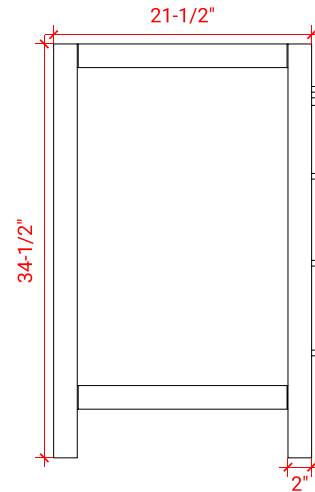

CAMBRIDGE 66" SINGLE SINK BASE CABINET

ARIEL

A066S

BASE CABINET DIMENSIONS

66" W x 21.5" D x 34.5" H

FEATURES

- Solid wood frame & plywood panels
- Dovetail drawers and joints
- Soft closing doors & drawers

HARDWARE FINISHES

Brushed Nickel Satin Brass Matte Black Polished Chrome

AVAILABLE COLORS

White Grey Midnight Blue Espresso

FRONT VIEW

SIDE VIEW

PLAN VIEW

67" SINGLE OVAL SINK COUNTERTOP WITH 1.5 IN. THICKNESS

ARIEL

OVERALL DIMENSIONS

67" W x 22" D x 1.5" H

COUNTERTOP OPTIONS

Carrara Marble
CW-067S-OVL-CT

White Quartz
WQ-067S-OVL-CT

FEATURES

- Solid countertop with mitered edges & seams
- Undermount white oval sink
- Pre-drilled for 8" widespread faucet

INCLUDED

- Countertop
- Matching Backsplash
- Oval Sink

COUNTERTOP PLAN VIEW

EDGE SIDE VIEW

THREE DIMENSIONAL COUNTERTOP VIEW