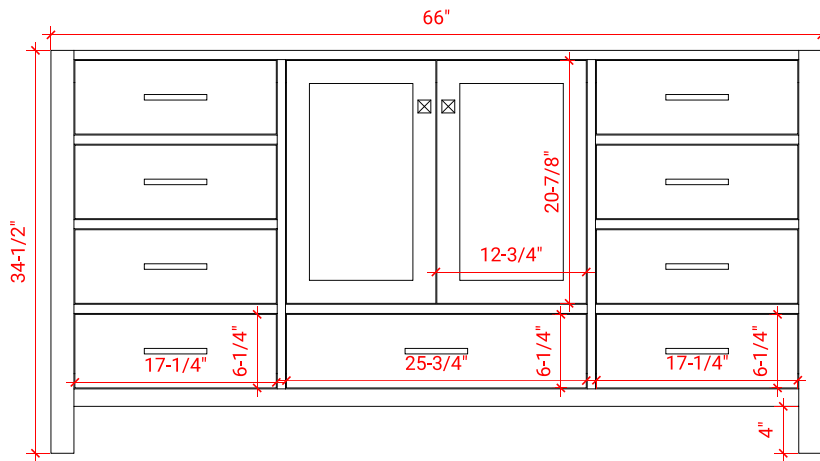

CAMBRIDGE 66" SINGLE SINK BASE CABINET

ARIEL

A066S

BASE CABINET DIMENSIONS

66" W x 21.5" D x 34.5" H

FEATURES

- Solid wood frame & plywood panels
- Dovetail drawers and joints
- Soft closing doors & drawers

HARDWARE FINISHES

Brushed Nickel Satin Brass Matte Black Polished Chrome

AVAILABLE COLORS

White Grey Midnight Blue Espresso

FRONT VIEW

SIDE VIEW

PLAN VIEW

67" SINGLE OVAL SINK COUNTERTOP WITH 1.5 IN. THICKNESS

ARIEL

OVERALL DIMENSIONS

67" W x 22" D x 1.5" H

COUNTERTOP OPTIONS

Carrara Marble
CW-067S-OVL-CT

White Quartz
WQ-067S-OVL-CT

FEATURES

- Solid countertop with mitered edges & seams
- Undermount white oval sink
- Pre-drilled for 8" widespread faucet

INCLUDED

- Countertop
- Matching Backsplash
- Oval Sink

COUNTERTOP PLAN VIEW

EDGE SIDE VIEW

THREE DIMENSIONAL COUNTERTOP VIEW