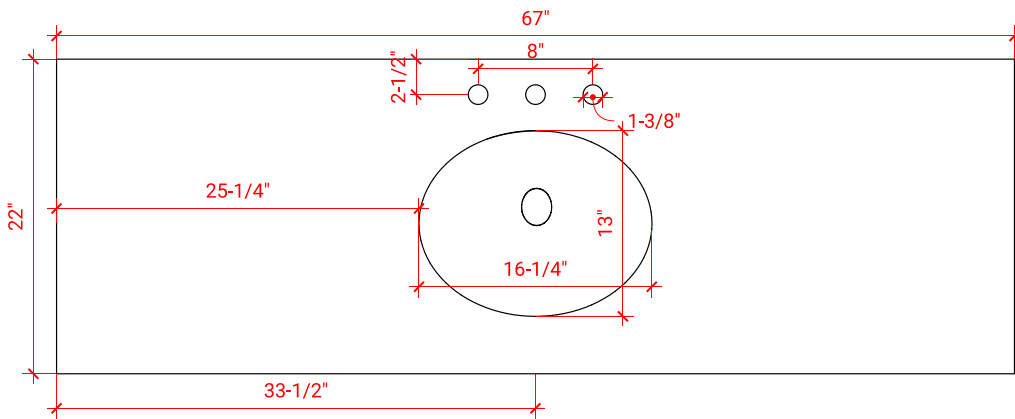

CAMBRIDGE 66" SINGLE SINK BASE CABINET

ARIEL

A066S

BASE CABINET DIMENSIONS

66" W x 21.5" D x 34.5" H

FEATURES

- Solid wood frame & plywood panels
- Dovetail drawers and joints
- Soft closing doors & drawers

ARIEL

OVERALL DIMENSIONS

67" W x 22" D x 1.5" H

COUNTERTOP OPTIONS

Carrara Marble
CW-067S-OVL-CT

White Quartz
WQ-067S-OVL-CT

FEATURES

- Solid countertop with mitered edges & seams
- Undermount white oval sink
- Pre-drilled for 8" widespread faucet

INCLUDED

- Countertop
- Matching Backsplash
- Oval Sink

COUNTERTOP PLAN VIEW

EDGE SIDE VIEW

THREE DIMENSIONAL COUNTERTOP VIEW