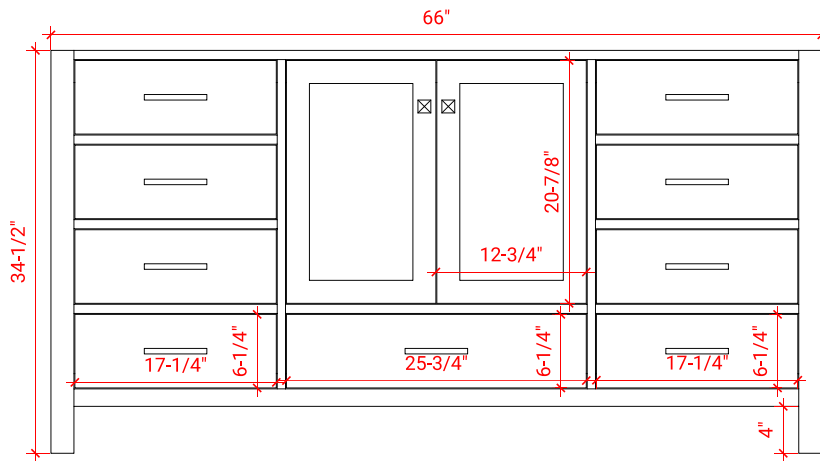

# CAMBRIDGE 66" SINGLE SINK BASE CABINET

## BASE CABINET DIMENSIONS

66" W x 21.5" D x 34.5" H

## AVAILABLE COLORS

White    Grey    Midnight Blue    Espresso

FRONT VIEW

SIDE VIEW

PLAN VIEW

OVERALL DIMENSIONS

67" W x 22" D x 0.75" H

COUNTERTOP OPTIONS