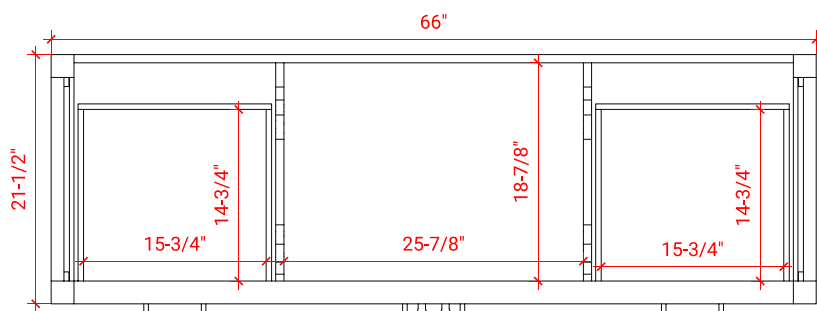

## BASE CABINET DIMENSIONS

66" W x 21.5" D x 34.5" H

## AVAILABLE COLORS

White    Grey    Midnight Blue    Espresso

FRONT VIEW

SIDE VIEW

PLAN VIEW

OVERALL DIMENSIONS

67" W x 22" D x 0.75" H

COUNTERTOP OPTIONS

COUNTERTOP PLAN VIEW

EDGE SIDE VIEW

THREE DIMENSIONAL COUNTERTOP VIEW