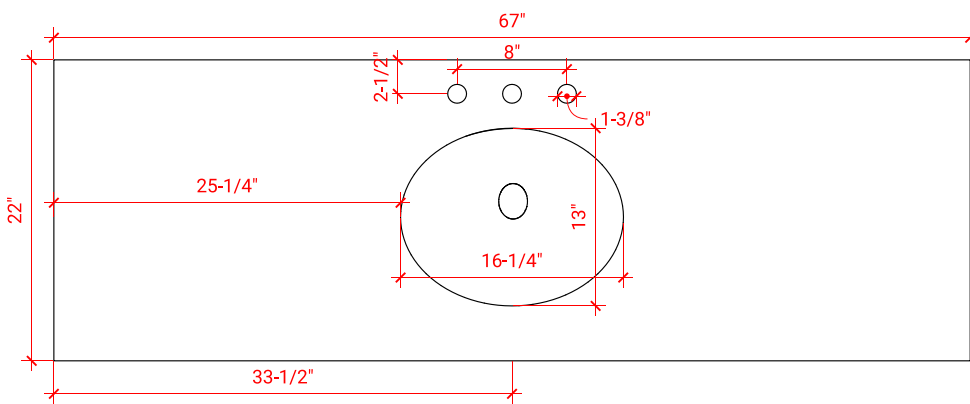

## BASE CABINET DIMENSIONS

66" W x 21.5" D x 34.5" H

## AVAILABLE COLORS

White    Grey    Midnight Blue    Espresso

FRONT VIEW

SIDE VIEW

PLAN VIEW

OVERALL DIMENSIONS

67" W x 22" D x 0.75" H

COUNTERTOP OPTIONS

COUNTERTOP PLAN VIEW

EDGE SIDE VIEW

THREE DIMENSIONAL COUNTERTOP VIEW