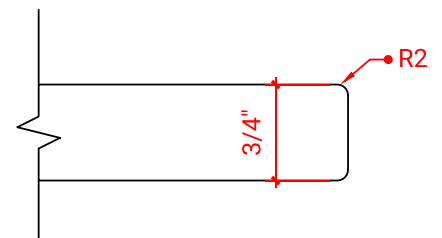

## AVAILABLE COLORS

White    Grey    Midnight Blue    Espresso

FRONT VIEW

SIDE VIEW

PLAN VIEW

OVERALL DIMENSIONS

67" W x 22" D x 0.75" H

COUNTERTOP OPTIONS

Carrara Marble  
CW2-067S-OVL-CT

FEATURES

- Solid countertop with mitered edges & seams
- Undermount white oval sink
- Pre-drilled for 8" widespread faucet

INCLUDED

- Countertop
- Matching Backsplash
- Oval Sink

COUNTERTOP PLAN VIEW

EDGE SIDE VIEW

THREE DIMENSIONAL COUNTERTOP VIEW