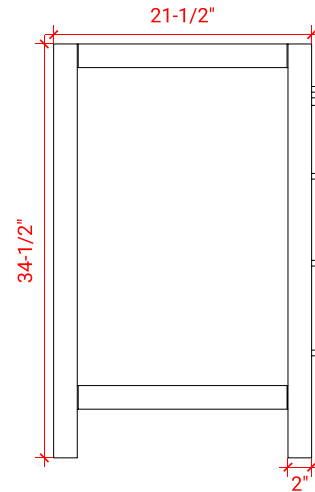

# CAMBRIDGE 66" SINGLE SINK BASE CABINET

## BASE CABINET DIMENSIONS

66" W x 21.5" D x 34.5" H

## AVAILABLE COLORS

White    Grey    Midnight Blue    Espresso

FRONT VIEW

SIDE VIEW

PLAN VIEW

OVERALL DIMENSIONS

67" W x 22" D x 0.75" H

COUNTERTOP OPTIONS

COUNTERTOP PLAN VIEW

EDGE SIDE VIEW

THREE DIMENSIONAL COUNTERTOP VIEW