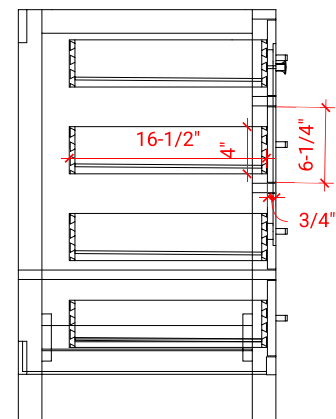

## BASE CABINET DIMENSIONS

66" W x 21.5" D x 34.5" H

## AVAILABLE COLORS

White    Grey    Midnight Blue    Espresso

FRONT VIEW

SIDE VIEW

PLAN VIEW

OVERALL DIMENSIONS

67" W x 22" D x 0.75" H

COUNTERTOP OPTIONS

COUNTERTOP PLAN VIEW

EDGE SIDE VIEW

THREE DIMENSIONAL COUNTERTOP VIEW