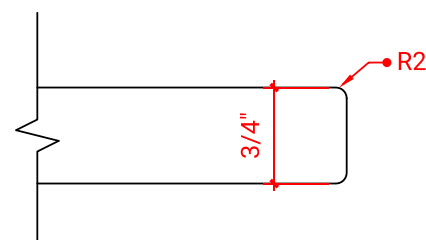

ARIEL

OVERALL DIMENSIONS

67" W x 22" D x 0.75" H

COUNTERTOP OPTIONS

Carrara Marble
CW2-067S-REC-CT

FEATURES

- Solid countertop with mitered edges & seams
- Undermount white rectangular sink
- Pre-drilled for 8" widespread faucet

INCLUDED

- Countertop
- Matching Backsplash
- Rectangle Sink

COUNTERTOP PLAN VIEW

EDGE SIDE VIEW

THREE DIMENSIONAL COUNTERTOP VIEW