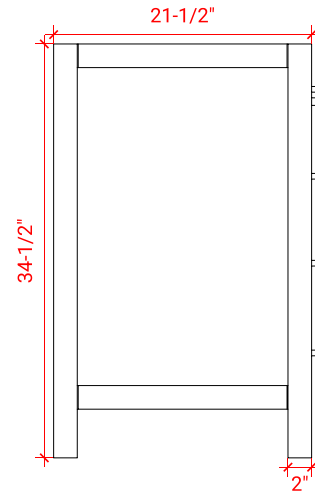

CAMBRIDGE 66" SINGLE SINK BASE CABINET

ARIEL

A066S

BASE CABINET DIMENSIONS

66" W x 21.5" D x 34.5" H

FEATURES

- Solid wood frame & plywood panels
- Dovetail drawers and joints
- Soft closing doors & drawers

HARDWARE FINISHES

Brushed Nickel Satin Brass Matte Black Polished Chrome

AVAILABLE COLORS

White Grey Midnight Blue Espresso

FRONT VIEW

SIDE VIEW

PLAN VIEW

67" SINGLE RECTANGLE SINK COUNTERTOP WITH 0.75 IN. THICKNESS

ARIEL

OVERALL DIMENSIONS

67" W x 22" D x 0.75" H

COUNTERTOP OPTIONS

Carrara Marble
CW2-067S-REC-CT

FEATURES

- Solid countertop with mitered edges & seams
- Undermount white rectangular sink
- Pre-drilled for 8" widespread faucet

INCLUDED

- Countertop
- Matching Backsplash
- Rectangle Sink

COUNTERTOP PLAN VIEW

EDGE SIDE VIEW

THREE DIMENSIONAL COUNTERTOP VIEW