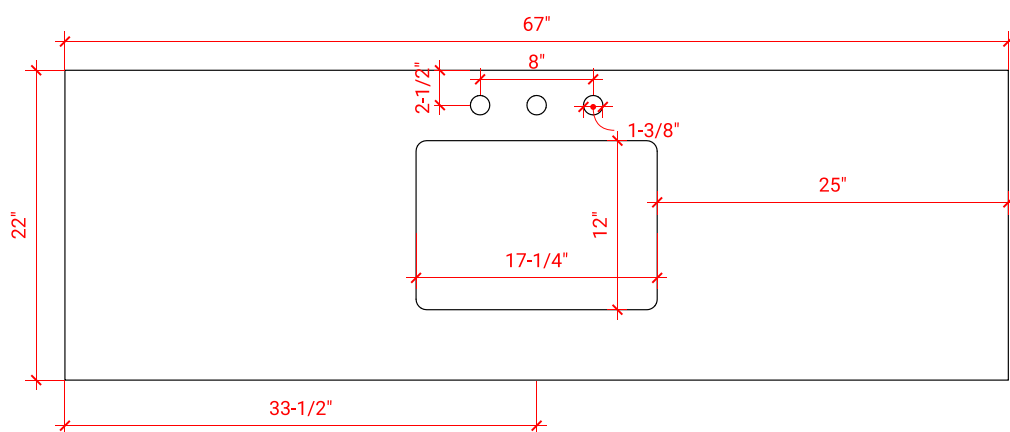

CAMBRIDGE 66" SINGLE SINK BASE CABINET

ARIEL

A066S

BASE CABINET DIMENSIONS

66" W x 21.5" D x 34.5" H

FEATURES

- Solid wood frame & plywood panels
- Dovetail drawers and joints
- Soft closing doors & drawers

ARIEL

OVERALL DIMENSIONS

67" W x 22" D x 0.75" H

COUNTERTOP OPTIONS

Carrara Marble
CW2-067S-REC-CT

FEATURES

- Solid countertop with mitered edges & seams
- Undermount white rectangular sink
- Pre-drilled for 8" widespread faucet

INCLUDED

- Countertop
- Matching Backsplash
- Rectangle Sink

COUNTERTOP PLAN VIEW

EDGE SIDE VIEW

THREE DIMENSIONAL COUNTERTOP VIEW