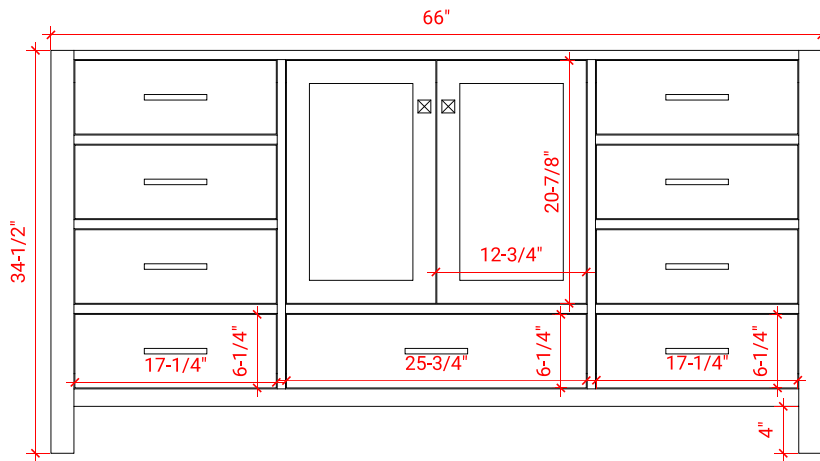

CAMBRIDGE 66" SINGLE SINK BASE CABINET

ARIEL

A066S

BASE CABINET DIMENSIONS

66" W x 21.5" D x 34.5" H

FEATURES

- Solid wood frame & plywood panels
- Dovetail drawers and joints
- Soft closing doors & drawers

HARDWARE FINISHES

Brushed Nickel Satin Brass Matte Black Polished Chrome

AVAILABLE COLORS

White Grey Midnight Blue Espresso

FRONT VIEW

SIDE VIEW

PLAN VIEW

67" SINGLE RECTANGLE SINK COUNTERTOP WITH 0.75 IN. THICKNESS

ARIEL

OVERALL DIMENSIONS

67" W x 22" D x 0.75" H

COUNTERTOP OPTIONS

Carrara Marble
CW2-067S-REC-CT

FEATURES

- Solid countertop with mitered edges & seams
- Undermount white rectangular sink
- Pre-drilled for 8" widespread faucet

INCLUDED

- Countertop
- Matching Backsplash
- Rectangle Sink

COUNTERTOP PLAN VIEW

EDGE SIDE VIEW

THREE DIMENSIONAL COUNTERTOP VIEW