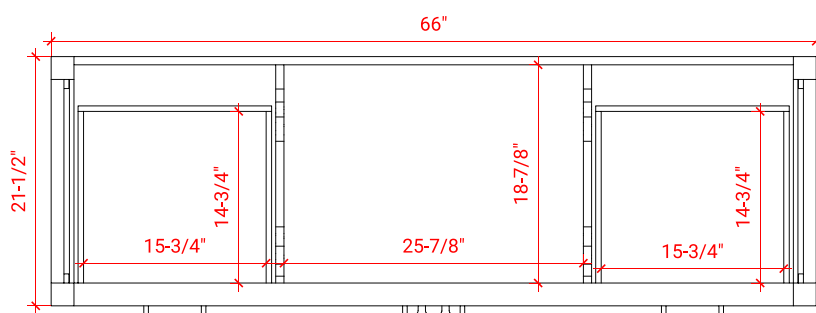

CAMBRIDGE 66" SINGLE SINK BASE CABINET

ARIEL

A066S

BASE CABINET DIMENSIONS

66" W x 21.5" D x 34.5" H

FEATURES

- Solid wood frame & plywood panels
- Dovetail drawers and joints
- Soft closing doors & drawers

HARDWARE FINISHES

Brushed Nickel Satin Brass Matte Black Polished Chrome

AVAILABLE COLORS

White Grey Midnight Blue Espresso

FRONT VIEW

SIDE VIEW

PLAN VIEW

67" SINGLE RECTANGLE SINK COUNTERTOP WITH 0.75 IN. THICKNESS

ARIEL

OVERALL DIMENSIONS

67" W x 22" D x 0.75" H

COUNTERTOP OPTIONS

Carrara Marble
CW2-067S-REC-CT

FEATURES

- Solid countertop with mitered edges & seams
- Undermount white rectangular sink
- Pre-drilled for 8" widespread faucet

INCLUDED

- Countertop
- Matching Backsplash
- Rectangle Sink

COUNTERTOP PLAN VIEW

EDGE SIDE VIEW

THREE DIMENSIONAL COUNTERTOP VIEW