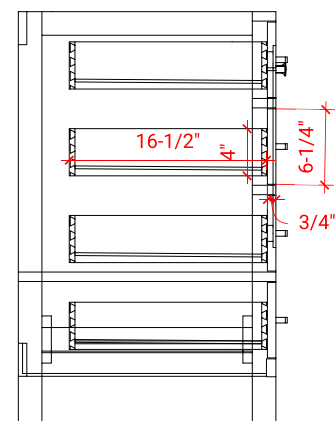

CAMBRIDGE 66" SINGLE SINK BASE CABINET

ARIEL

A066S

BASE CABINET DIMENSIONS

66" W x 21.5" D x 34.5" H

FEATURES

- Solid wood frame & plywood panels
- Dovetail drawers and joints
- Soft closing doors & drawers

HARDWARE FINISHES

Brushed Nickel Satin Brass Matte Black Polished Chrome

AVAILABLE COLORS

White Grey Midnight Blue Espresso

FRONT VIEW

SIDE VIEW

PLAN VIEW

67" SINGLE RECTANGLE SINK COUNTERTOP WITH 0.75 IN. THICKNESS

ARIEL

OVERALL DIMENSIONS

67" W x 22" D x 0.75" H

COUNTERTOP OPTIONS

Carrara Marble
CW2-067S-REC-CT

FEATURES

- Solid countertop with mitered edges & seams
- Undermount white rectangular sink
- Pre-drilled for 8" widespread faucet

INCLUDED

- Countertop
- Matching Backsplash
- Rectangle Sink

COUNTERTOP PLAN VIEW

EDGE SIDE VIEW

THREE DIMENSIONAL COUNTERTOP VIEW