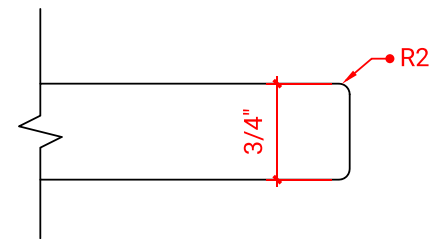

ARIEL

OVERALL DIMENSIONS

67" W x 22" D x 0.75" H

COUNTERTOP OPTIONS

Carrara Marble
CW2-067D-REC-CT

FEATURES

- Solid countertop with mitered edges & seams
- Undermount white rectangular sink
- Pre-drilled for 8" widespread faucet

INCLUDED

- Countertop
- Matching Backsplash
- Rectangle Sinks

COUNTERTOP PLAN VIEW

EDGE SIDE VIEW

THREE DIMENSIONAL COUNTERTOP VIEW

67" DOUBLE RECTANGLE SINK COUNTERTOP WITH 0.75 IN. THICKNESS

ARIEL

OVERALL DIMENSIONS