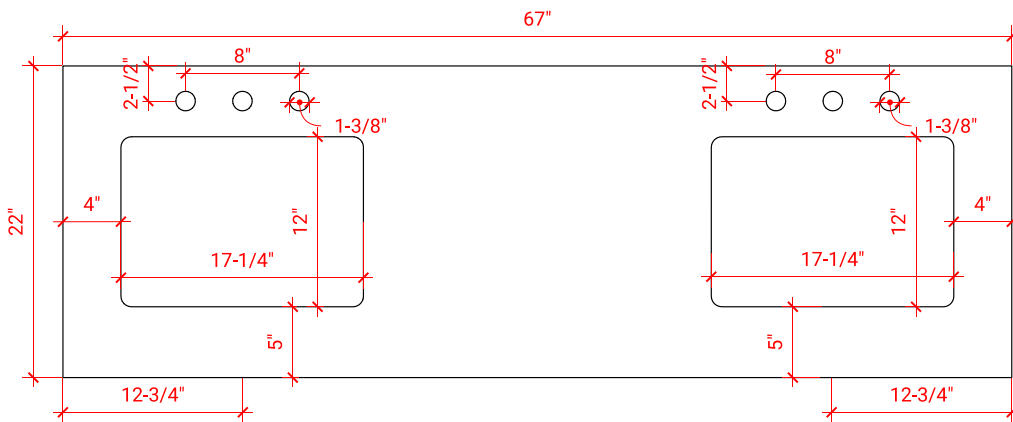

ARIEL

OVERALL DIMENSIONS

67" W x 22" D x 0.75" H

COUNTERTOP OPTIONS

Carrara Marble
CW2-067D-REC-CT

FEATURES

- Solid countertop with mitered edges & seams
- Undermount white rectangular sink
- Pre-drilled for 8" widespread faucet

INCLUDED

- Countertop
- Matching Backsplash
- Rectangle Sinks

COUNTERTOP PLAN VIEW

EDGE SIDE VIEW

THREE DIMENSIONAL COUNTERTOP VIEW

67" DOUBLE RECTANGLE SINK COUNTERTOP WITH 0.75 IN. THICKNESS

ARIEL

OVERALL DIMENSIONS

67" W x 22" D x 0.75" H

COUNTERTOP OPTIONS

Carrara Marble
CW2-067D-REC-CT

FEATURES

- Solid countertop with mitered edges & seams
- Undermount white rectangular sink
- Pre-drilled for 8" widespread faucet

INCLUDED

- Countertop
- Matching Backsplash
- Rectangle Sinks

COUNTERTOP PLAN VIEW

EDGE SIDE VIEW

THREE DIMENSIONAL COUNTERTOP VIEW