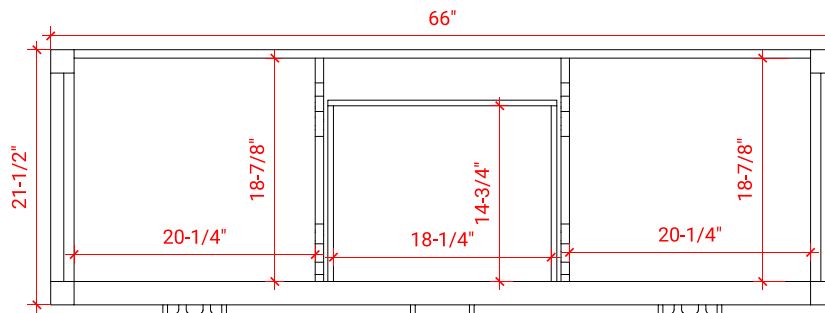

CAMBRIDGE 66" DOUBLE SINK BASE CABINET

ARIEL

A066D

BASE CABINET DIMENSIONS

66" W x 21.5" D x 34.5" H

FEATURES

- Solid wood frame & plywood panels
- Dovetail drawers and joints
- Soft closing doors & drawers

HARDWARE FINISHES

Brushed Nickel   Satin Brass   Matte Black   Polished Chrome

AVAILABLE COLORS

White   Grey   Midnight Blue   Espresso

PLAN VIEW