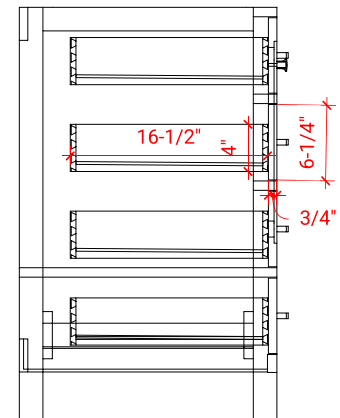

CAMBRIDGE 66" DOUBLE SINK BASE CABINET

ARIEL

A066D

BASE CABINET DIMENSIONS

66" W x 21.5" D x 34.5" H

FEATURES

- Solid wood frame & plywood panels
- Dovetail drawers and joints
- Soft closing doors & drawers

HARDWARE FINISHES

Brushed Nickel   Satin Brass   Matte Black   Polished Chrome

AVAILABLE COLORS

White   Grey   Midnight Blue   Espresso

PLAN VIEW