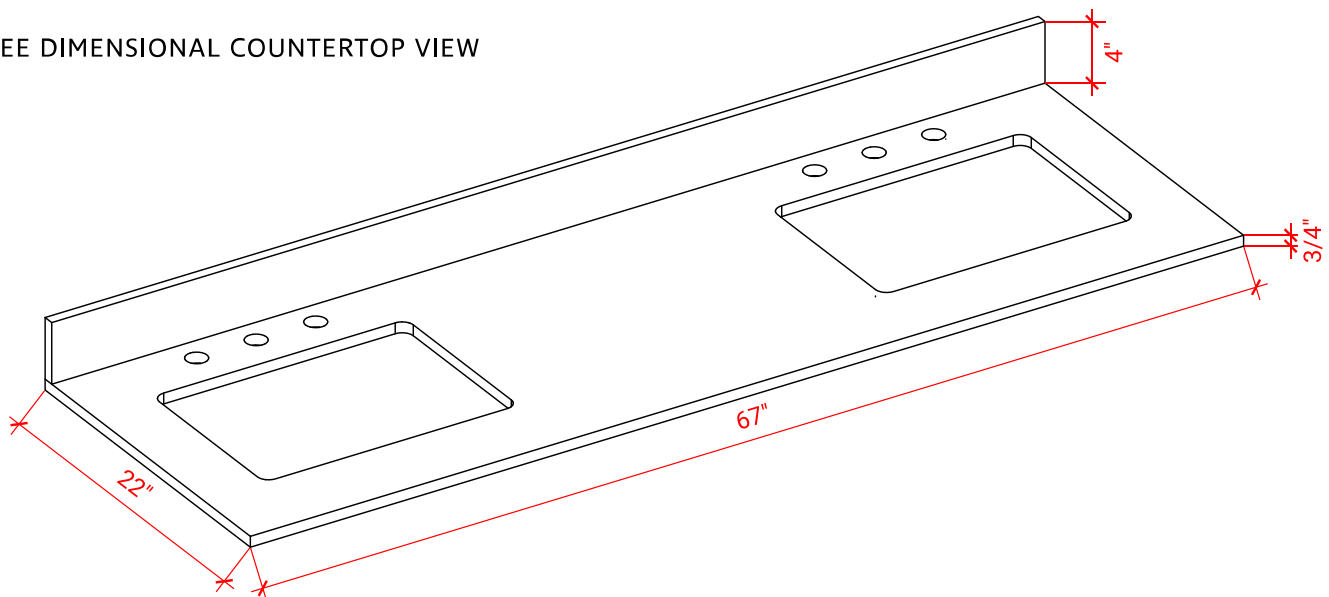

ARIEL

OVERALL DIMENSIONS

67" W x 22" D x 0.75" H

COUNTERTOP OPTIONS

Carrara Marble
CW2-067D-REC-CT

FEATURES

- Solid countertop with mitered edges & seams
- Undermount white rectangular sink
- Pre-drilled for 8" widespread faucet

INCLUDED

- Countertop
- Matching Backsplash
- Rectangle Sinks

COUNTERTOP PLAN VIEW

EDGE SIDE VIEW

THREE DIMENSIONAL COUNTERTOP VIEW

67" DOUBLE RECTANGLE SINK COUNTERTOP WITH 0.75 IN. THICKNESS

ARIEL

OVERALL DIMENSIONS

67" W x 22" D x 0.75" H

COUNTERTOP OPTIONS

Carrara Marble
CW2-067D-REC-CT

FEATURES

- Solid countertop with mitered edges & seams
- Undermount white rectangular sink
- Pre-drilled for 8" widespread faucet

INCLUDED

- Countertop
- Matching Backsplash
- Rectangle Sinks

COUNTERTOP PLAN VIEW

EDGE SIDE VIEW

THREE DIMENSIONAL COUNTERTOP VIEW