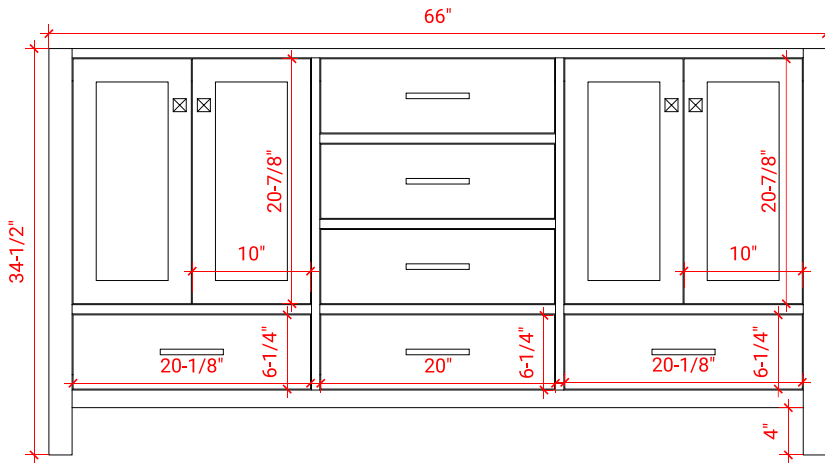

AVAILABLE COLORS

White   Grey   Midnight Blue   Espresso

FRONT VIEW