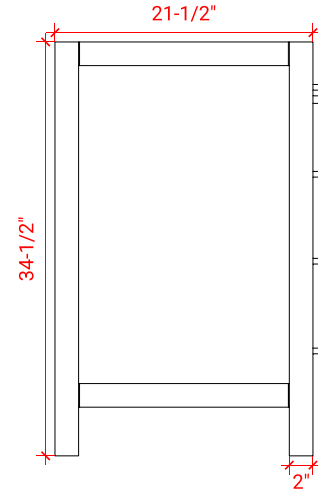

CAMBRIDGE 66" DOUBLE SINK BASE CABINET

ARIEL

A066D

BASE CABINET DIMENSIONS

66" W x 21.5" D x 34.5" H

FEATURES

- Solid wood frame & plywood panels
- Dovetail drawers and joints
- Soft closing doors & drawers

HARDWARE FINISHES

Brushed Nickel   Satin Brass   Matte Black   Polished Chrome

AVAILABLE COLORS

White   Grey   Midnight Blue   Espresso

SIDE VIEW