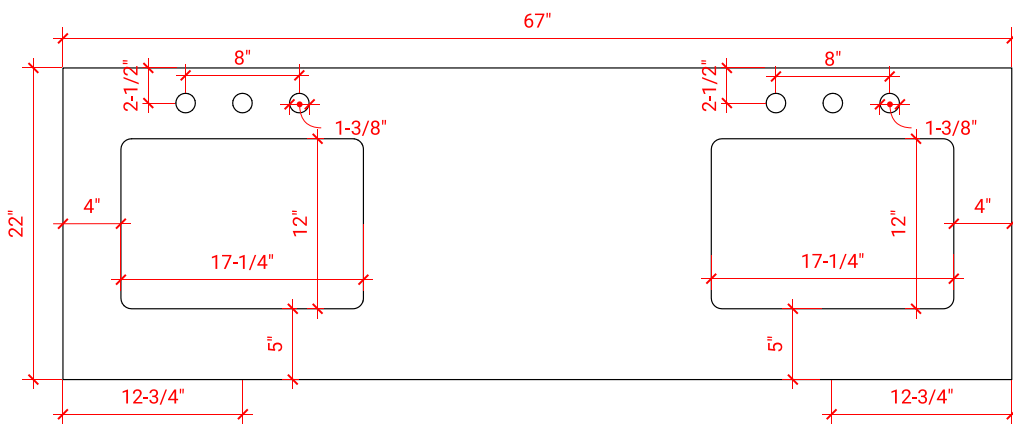

CAMBRIDGE 66" DOUBLE SINK BASE CABINET

ARIEL

A066D

BASE CABINET DIMENSIONS

66" W x 21.5" D x 34.5" H

FEATURES

- Solid wood frame & plywood panels
- Dovetail drawers and joints
- Soft closing doors & drawers

ARIEL

OVERALL DIMENSIONS

67" W x 22" D x 0.75" H

COUNTERTOP OPTIONS

Carrara Marble
CW2-067D-REC-CT

FEATURES

- Solid countertop with mitered edges & seams
- Undermount white rectangular sink
- Pre-drilled for 8" widespread faucet

INCLUDED

- Countertop
- Matching Backsplash
- Rectangle Sinks

COUNTERTOP PLAN VIEW

EDGE SIDE VIEW

THREE DIMENSIONAL COUNTERTOP VIEW

67" DOUBLE RECTANGLE SINK COUNTERTOP WITH 0.75 IN. THICKNESS

ARIEL

OVERALL DIMENSIONS

67" W x 22" D x 0.75" H

COUNTERTOP OPTIONS

Carrara Marble
CW2-067D-REC-CT

FEATURES

- Solid countertop with mitered edges & seams
- Undermount white rectangular sink
- Pre-drilled for 8" widespread faucet

INCLUDED