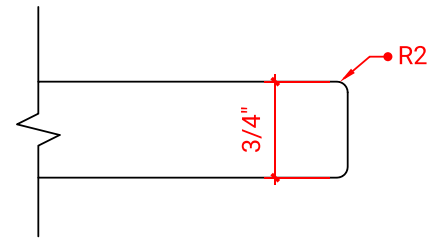

ARIEL

OVERALL DIMENSIONS

67" W x 22" D x 0.75" H

COUNTERTOP OPTIONS

Carrara Marble
CW2-067D-REC-CT

FEATURES

- Solid countertop with mitered edges & seams
- Undermount white rectangular sink
- Pre-drilled for 8" widespread faucet

INCLUDED

- Countertop
- Matching Backsplash
- Rectangle Sinks

COUNTERTOP PLAN VIEW

EDGE SIDE VIEW

THREE DIMENSIONAL COUNTERTOP VIEW

67" DOUBLE RECTANGLE SINK COUNTERTOP WITH 0.75 IN. THICKNESS

ARIEL

OVERALL DIMENSIONS

67" W x 22" D x 0.75" H

COUNTERTOP OPTIONS

Carrara Marble
CW2-067D-REC-CT

FEATURES

- Solid countertop with mitered edges & seams
- Undermount white rectangular sink
- Pre-drilled for 8" widespread faucet

INCLUDED

- Countertop
- Matching Backsplash
- Rectangle Sinks

COUNTERTOP PLAN VIEW

EDGE SIDE VIEW

THREE DIMENSIONAL COUNTERTOP VIEW