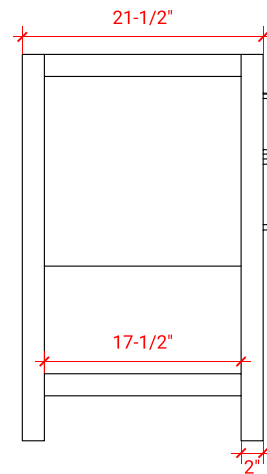

BAYHILL 49" CENTER SINK CABINET

ARIEL

RO49S

BASE CABINET DIMENSIONS

48" W x 21.5" D x 34.5" H

FEATURES

- Solid wood frame & plywood panels
- Dovetail drawers and joints
- Soft closing doors & drawers

HARDWARE FINISHES

Satin Nickel   Satin Brass   Satin Black

AVAILABLE COLORS

White   Grey   Espresso   Midnight Blue

SIDE VIEW