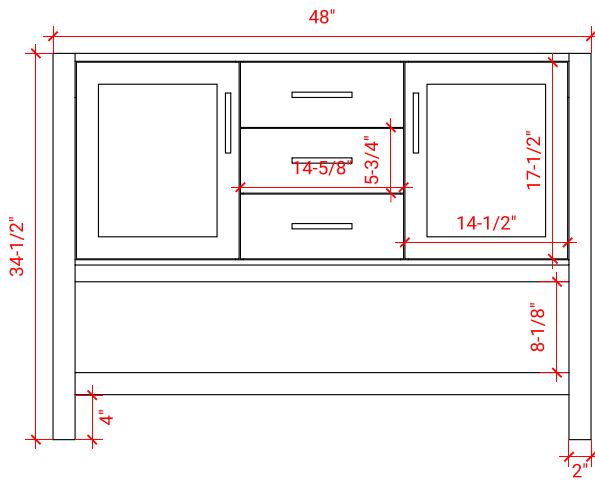

White   Grey   Espresso   Midnight Blue

FRONT VIEW