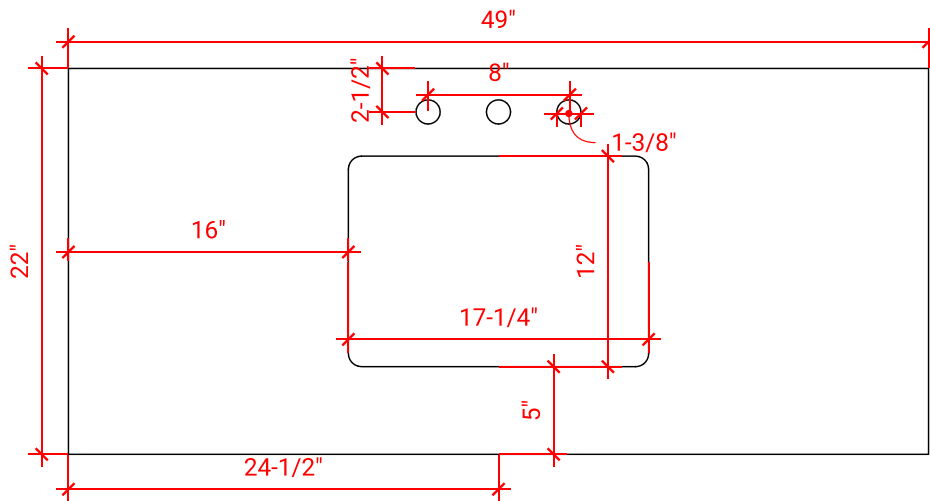

BAYHILL 49" CENTER SINK CABINET

ARIEL

RO49S

BASE CABINET DIMENSIONS

48" W x 21.5" D x 34.5" H

FEATURES

- Solid wood frame & plywood panels
- Dovetail drawers and joints
- Soft closing doors & drawers

HARDWARE FINISHES

OVERALL DIMENSIONS

49" W x 22" D x 1.5" H

COUNTERTOP OPTIONS

Carrara Marble
CW-049S-REC-CT

White Quartz
WQ-049S-REC-CT

FEATURES

- Solid countertop with mitered edges & seams
- Undermount white rectangular sink
- Pre-drilled for 8" widespread faucet

INCLUDED

- Countertop
- Matching Backsplash
- Sink

COUNTERTOP PLAN VIEW

EDGE SIDE VIEW

THREE DIMENSIONAL COUNTERTOP VIEW