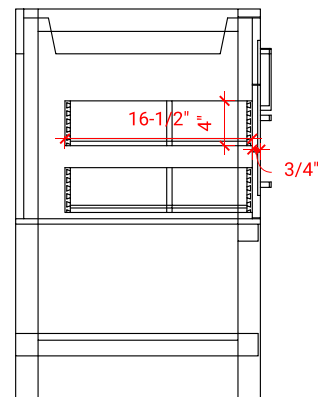

BAYHILL 49" CENTER SINK CABINET

ARIEL

RO49S

BASE CABINET DIMENSIONS

48" W x 21.5" D x 34.5" H

FEATURES

- Solid wood frame & plywood panels
- Dovetail drawers and joints
- Soft closing doors & drawers

HARDWARE FINISHES

Satin Nickel   Satin Brass   Satin Black

AVAILABLE COLORS

White   Grey   Espresso   Midnight Blue

PLAN VIEW