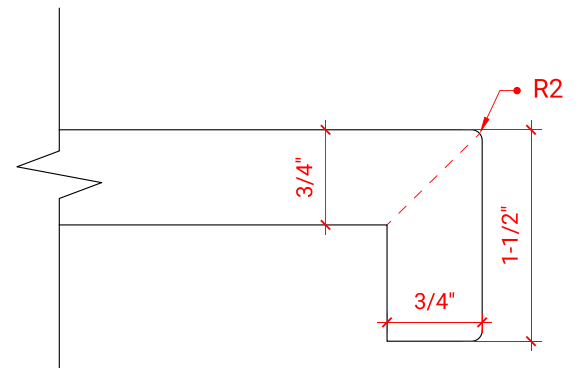

BAYHILL 49" CENTER SINK CABINET

ARIEL

RO49S

BASE CABINET DIMENSIONS

48" W x 21.5" D x 34.5" H

FEATURES

- Solid wood frame & plywood panels
- Dovetail drawers and joints
- Soft closing doors & drawers

HARDWARE FINISHES

OVERALL DIMENSIONS

49" W x 22" D x 1.5" H

COUNTERTOP OPTIONS

Carrara Marble
CW-049S-REC-CT

White Quartz
WQ-049S-REC-CT

FEATURES

- Solid countertop with mitered edges & seams
- Undermount white rectangular sink
- Pre-drilled for 8" widespread faucet

INCLUDED

- Countertop
- Matching Backsplash
- Sink

COUNTERTOP PLAN VIEW

EDGE SIDE VIEW

THREE DIMENSIONAL COUNTERTOP VIEW