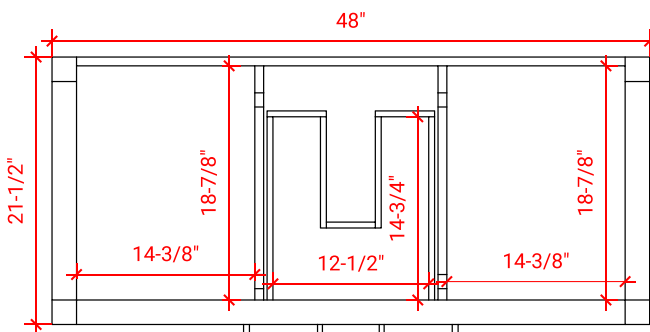

BAYHILL 49" CENTER SINK CABINET

ARIEL

RO49S

BASE CABINET DIMENSIONS

48" W x 21.5" D x 34.5" H

FEATURES

- Solid wood frame & plywood panels
- Dovetail drawers and joints
- Soft closing doors & drawers

HARDWARE FINISHES

Satin Nickel   Satin Brass   Satin Black

AVAILABLE COLORS

White   Grey   Espresso   Midnight Blue

PLAN VIEW