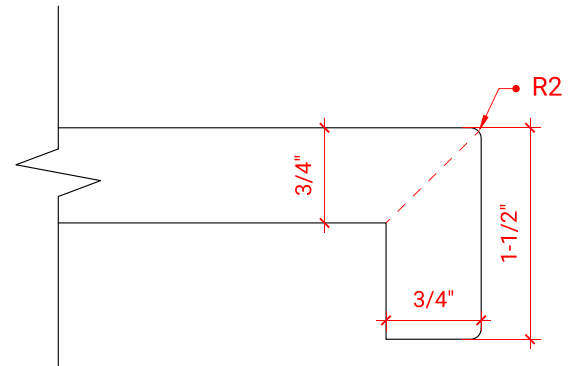

BAYHILL 49" CENTER SINK CABINET

ARIEL

RO49S

BASE CABINET DIMENSIONS

48" W x 21.5" D x 34.5" H

FEATURES

- Solid wood frame & plywood panels
- Dovetail drawers and joints
- Soft closing doors & drawers

HARDWARE FINISHES

49" W x 22" D x 1.5" H

COUNTERTOP OPTIONS

Carrara Marble
CW-049S-OVL-CT

White Quartz
WQ-049S-OVL-CT

FEATURES

- Solid countertop with mitered edges & seams
- Undermount white oval sink
- Pre-drilled for 8" widespread faucet

INCLUDED

- Countertop
- Matching Backsplash
- Sink

COUNTERTOP PLAN VIEW

EDGE SIDE VIEW

THREE DIMENSIONAL COUNTERTOP VIEW