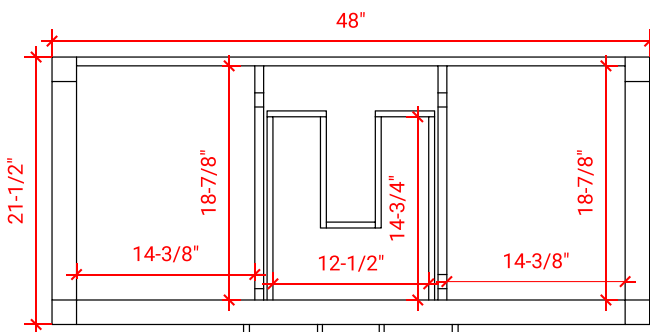

BAYHILL 49" CENTER SINK CABINET

ARIEL

RO49S

BASE CABINET DIMENSIONS

48" W x 21.5" D x 34.5" H

FEATURES

- Solid wood frame & plywood panels
- Dovetail drawers and joints
- Soft closing doors & drawers

HARDWARE FINISHES

Satin Nickel Satin Brass Satin Black

AVAILABLE COLORS

White Grey Espresso Midnight Blue

FRONT VIEW

SIDE VIEW

PLAN VIEW

49" OVAL SINK THIN COUNTERTOP

OVERALL DIMENSIONS

49" W x 22" D x 1.5" H

COUNTERTOP OPTIONS

Carrara Marble
CW-049S-OVL-CT

White Quartz
WQ-049S-OVL-CT

FEATURES

- Solid countertop with mitered edges & seams
- Undermount white oval sink
- Pre-drilled for 8" widespread faucet

INCLUDED

- Countertop
- Matching Backsplash
- Sink

COUNTERTOP PLAN VIEW

EDGE SIDE VIEW

THREE DIMENSIONAL COUNTERTOP VIEW