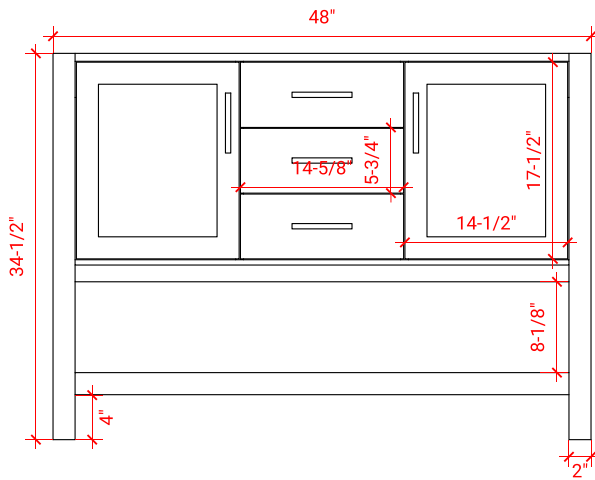

BAYHILL 49" CENTER SINK CABINET

ARIEL

RO49S

BASE CABINET DIMENSIONS

48" W x 21.5" D x 34.5" H

FEATURES

- Solid wood frame & plywood panels
- Dovetail drawers and joints
- Soft closing doors & drawers

HARDWARE FINISHES

Satin Nickel Satin Brass Satin Black

AVAILABLE COLORS

White Grey Espresso Midnight Blue

FRONT VIEW

SIDE VIEW

PLAN VIEW

49" OVAL SINK THIN COUNTERTOP

OVERALL DIMENSIONS

49" W x 22" D x 1.5" H

COUNTERTOP OPTIONS

Carrara Marble
CW-049S-OVL-CT

White Quartz
WQ-049S-OVL-CT

FEATURES

- Solid countertop with mitered edges & seams
- Undermount white oval sink
- Pre-drilled for 8" widespread faucet

INCLUDED

- Countertop
- Matching Backsplash
- Sink

COUNTERTOP PLAN VIEW

EDGE SIDE VIEW

THREE DIMENSIONAL COUNTERTOP VIEW