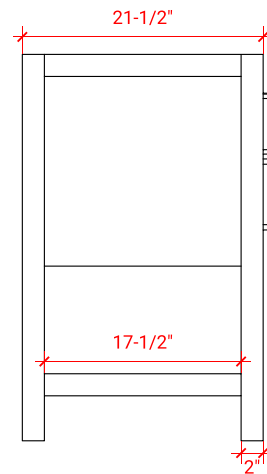

BAYHILL 49" CENTER SINK CABINET

ARIEL

RO49S

BASE CABINET DIMENSIONS

48" W x 21.5" D x 34.5" H

FEATURES

- Solid wood frame & plywood panels
- Dovetail drawers and joints
- Soft closing doors & drawers

HARDWARE FINISHES

Satin Nickel Satin Brass Satin Black

AVAILABLE COLORS

White Grey Espresso Midnight Blue

FRONT VIEW

SIDE VIEW

PLAN VIEW

49" OVAL SINK THIN COUNTERTOP

OVERALL DIMENSIONS

49" W x 22" D x 1.5" H

COUNTERTOP OPTIONS

Carrara Marble
CW-049S-OVL-CT

White Quartz
WQ-049S-OVL-CT

FEATURES

- Solid countertop with mitered edges & seams
- Undermount white oval sink
- Pre-drilled for 8" widespread faucet

INCLUDED

- Countertop
- Matching Backsplash
- Sink

COUNTERTOP PLAN VIEW

EDGE SIDE VIEW

THREE DIMENSIONAL COUNTERTOP VIEW