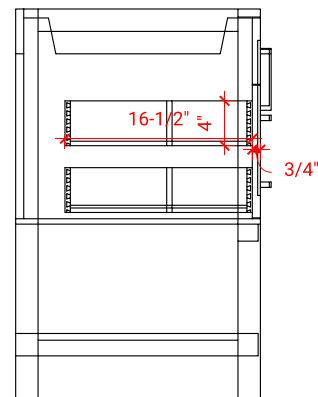

BAYHILL 49" CENTER SINK CABINET

ARIEL

RO49S

BASE CABINET DIMENSIONS

48" W x 21.5" D x 34.5" H

FEATURES

- Solid wood frame & plywood panels
- Dovetail drawers and joints
- Soft closing doors & drawers

HARDWARE FINISHES

Satin Nickel Satin Brass Satin Black

AVAILABLE COLORS

White Grey Espresso Midnight Blue

FRONT VIEW

SIDE VIEW

PLAN VIEW

49" OVAL SINK THIN COUNTERTOP

OVERALL DIMENSIONS

49" W x 22" D x 1.5" H

COUNTERTOP OPTIONS

Carrara Marble
CW-049S-OVL-CT

White Quartz
WQ-049S-OVL-CT

FEATURES

- Solid countertop with mitered edges & seams
- Undermount white oval sink
- Pre-drilled for 8" widespread faucet

INCLUDED

- Countertop
- Matching Backsplash
- Sink

COUNTERTOP PLAN VIEW

EDGE SIDE VIEW

THREE DIMENSIONAL COUNTERTOP VIEW