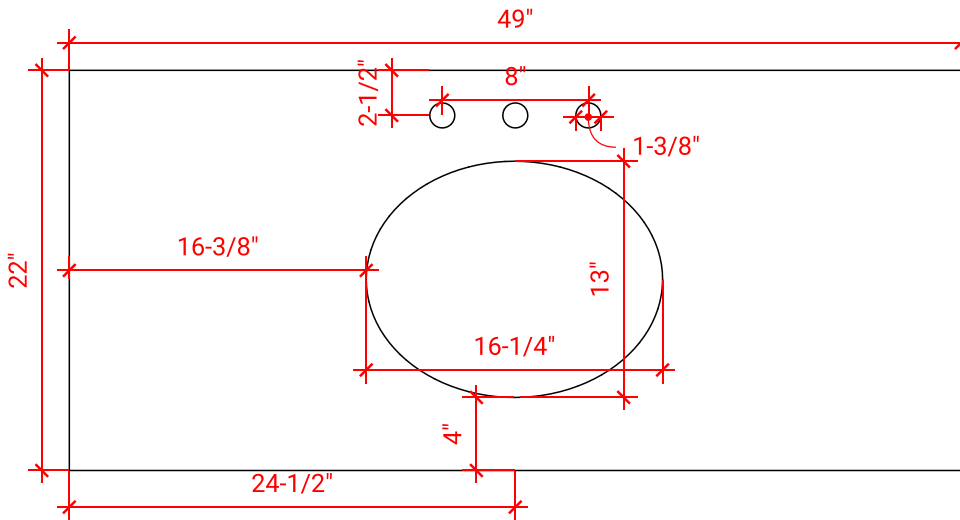

BAYHILL 49" CENTER SINK CABINET

ARIEL

RO49S

BASE CABINET DIMENSIONS

48" W x 21.5" D x 34.5" H

FEATURES

- Solid wood frame & plywood panels
- Dovetail drawers and joints
- Soft closing doors & drawers

HARDWARE FINISHES

Satin Nickel Satin Brass Satin Black

AVAILABLE COLORS

White Grey Espresso Midnight Blue

FRONT VIEW

SIDE VIEW

PLAN VIEW

49" OVAL SINK THIN COUNTERTOP

OVERALL DIMENSIONS

49" W x 22" D x 1.5" H

COUNTERTOP OPTIONS

Carrara Marble
CW-049S-OVL-CT

White Quartz
WQ-049S-OVL-CT

FEATURES

- Solid countertop with mitered edges & seams
- Undermount white oval sink
- Pre-drilled for 8" widespread faucet

INCLUDED

- Countertop
- Matching Backsplash
- Sink

COUNTERTOP PLAN VIEW

EDGE SIDE VIEW

THREE DIMENSIONAL COUNTERTOP VIEW