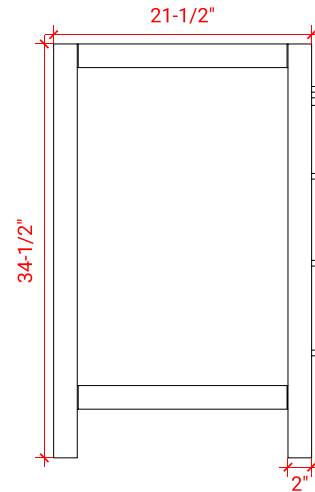

CAMBRIDGE 66" SINGLE SINK BASE CABINET

ARIEL

A066S

BASE CABINET DIMENSIONS

66" W x 21.5" D x 34.5" H

FEATURES

- Solid wood frame & plywood panels
- Dovetail drawers and joints
- Soft closing doors & drawers

HARDWARE FINISHES

Brushed Nickel   Satin Brass   Matte Black   Polished Chrome

AVAILABLE COLORS

White   Grey   Midnight Blue   Espresso

SIDE VIEW