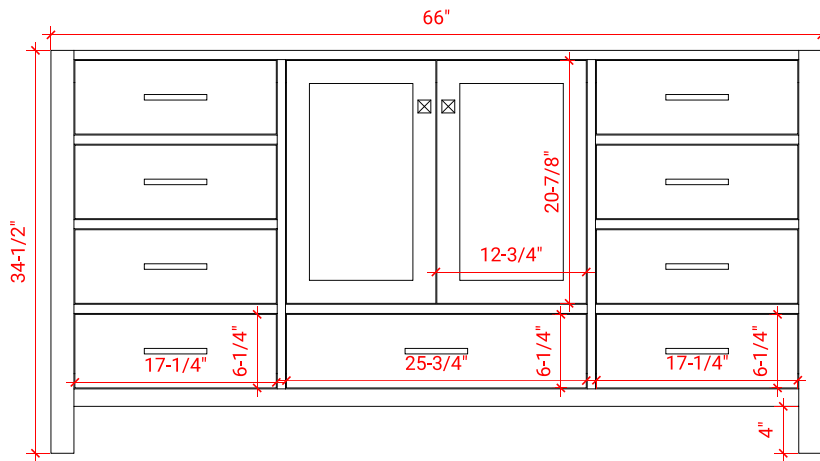

AVAILABLE COLORS

White   Grey   Midnight Blue   Espresso

FRONT VIEW